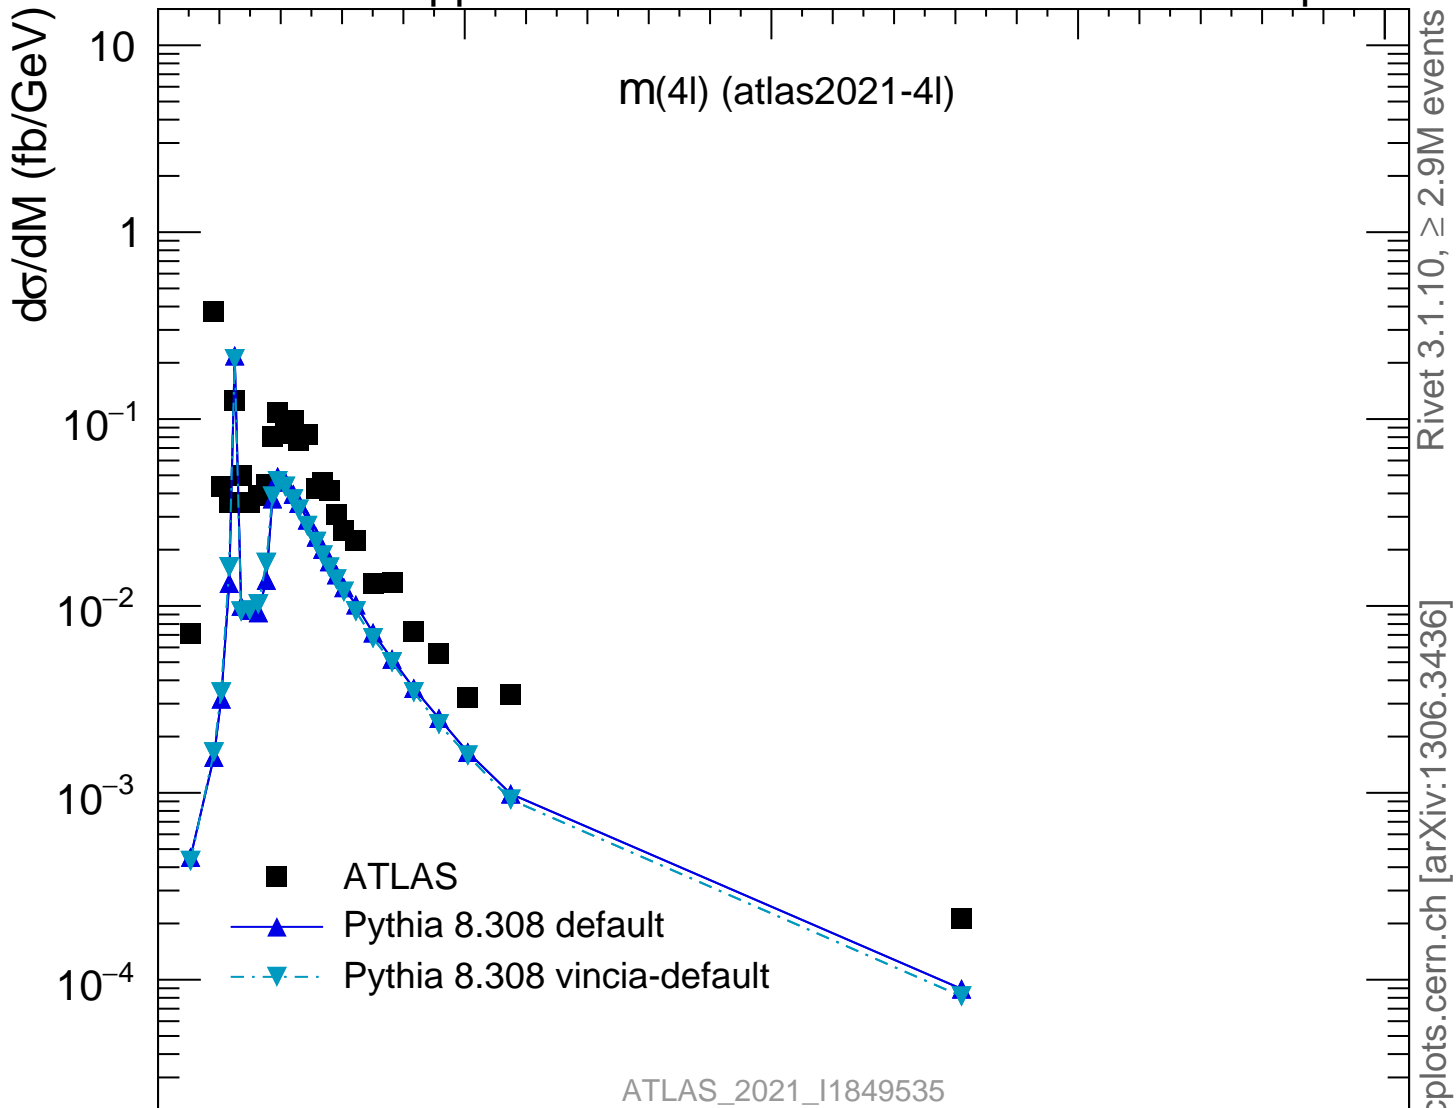

13000 GeV pp

4-lepton

Rivet 3.1.10, ≥ 2.9M events
mcplots.cern.ch [arXiv:1306.3436]