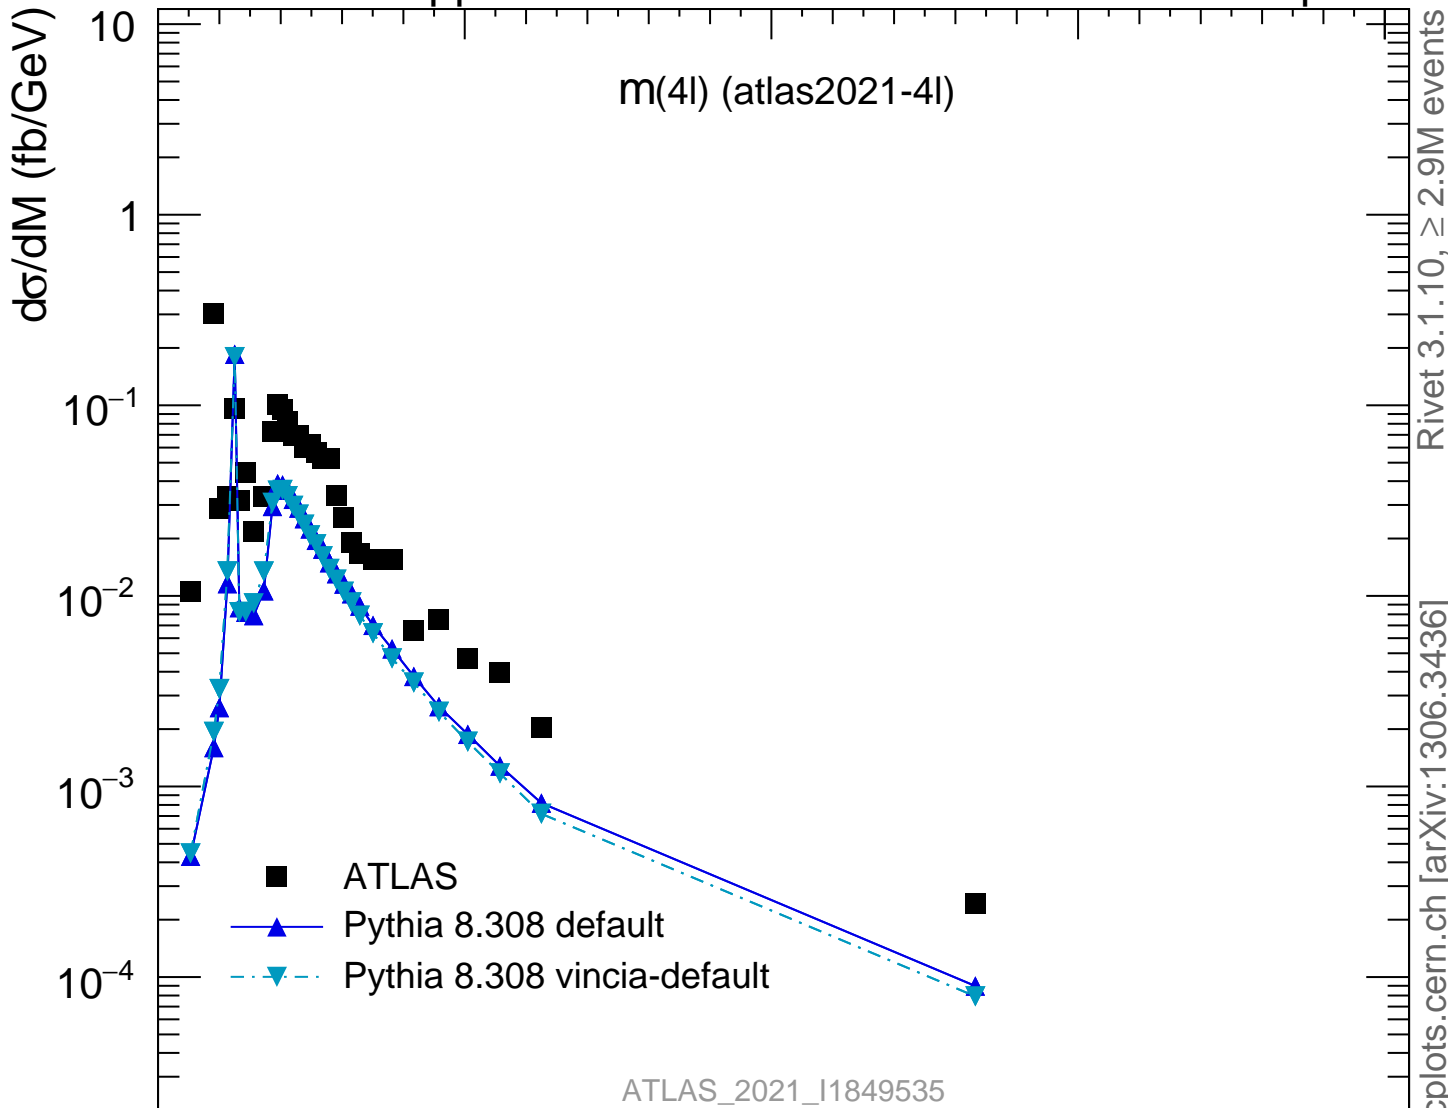

13000 GeV pp

4-lepton

Rivet 3.1.10, ≥ 2.9M events
mcplots.cern.ch [arXiv:1306.3436]