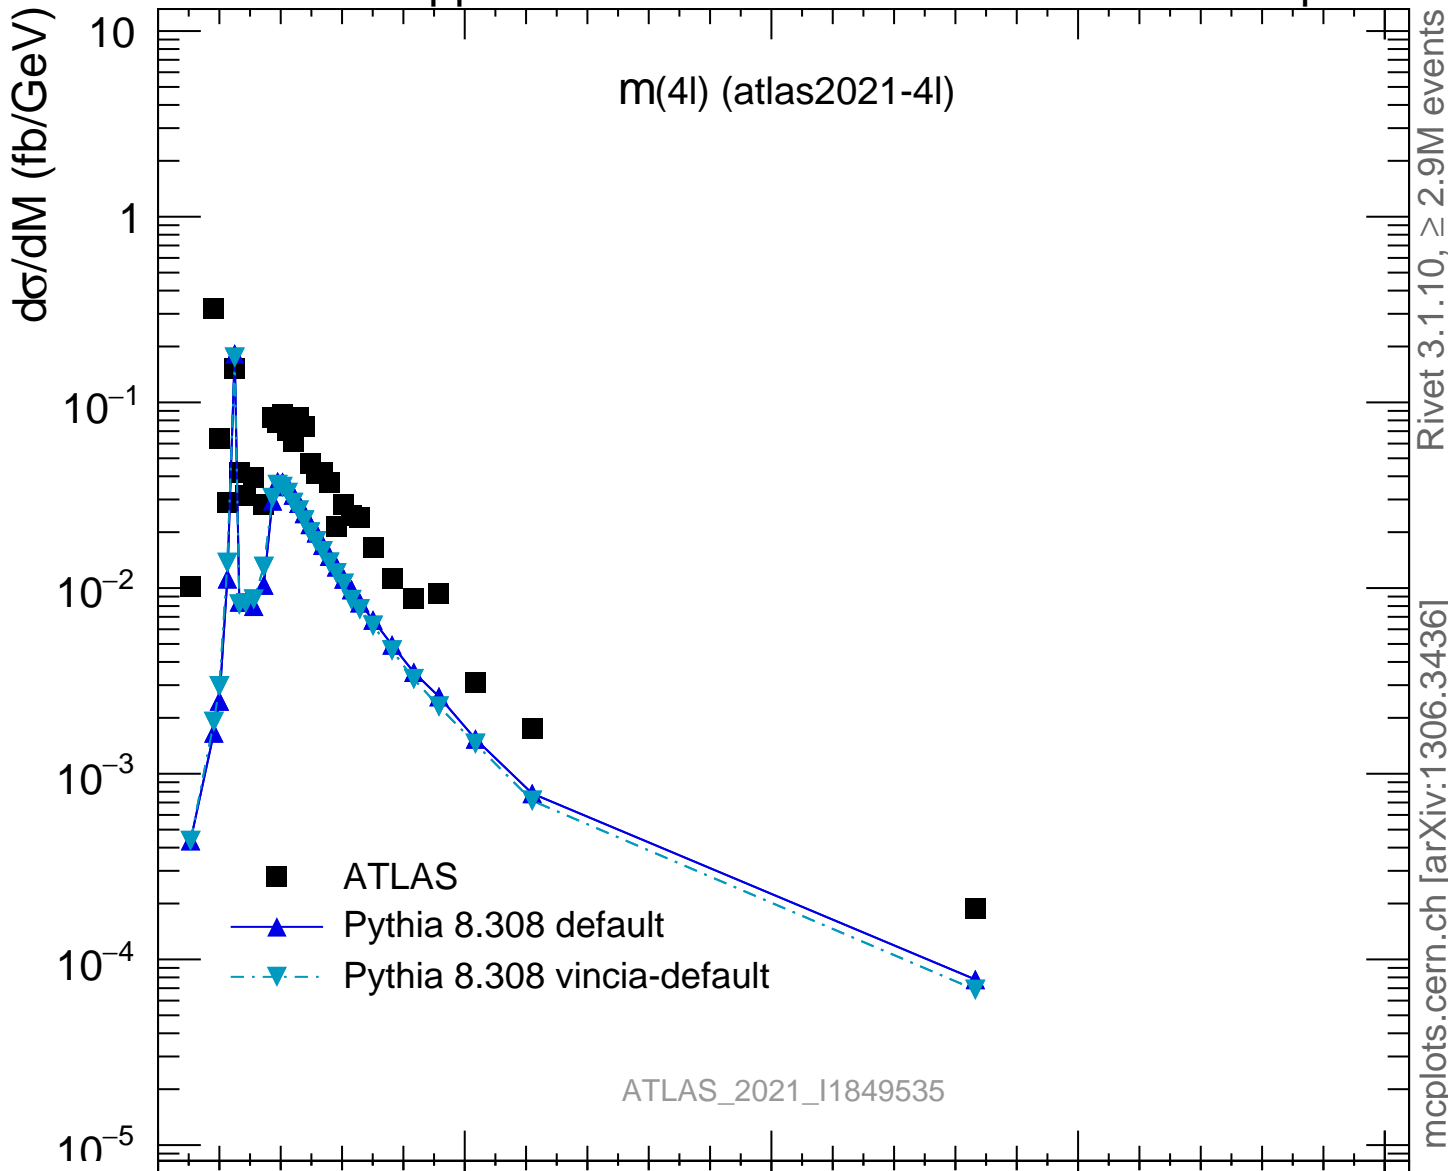

13000 GeV pp

4-lepton

Rivet 3.1.10, $\geq 2.9M$ events
mcplots.cern.ch [arXiv:1306.3436]