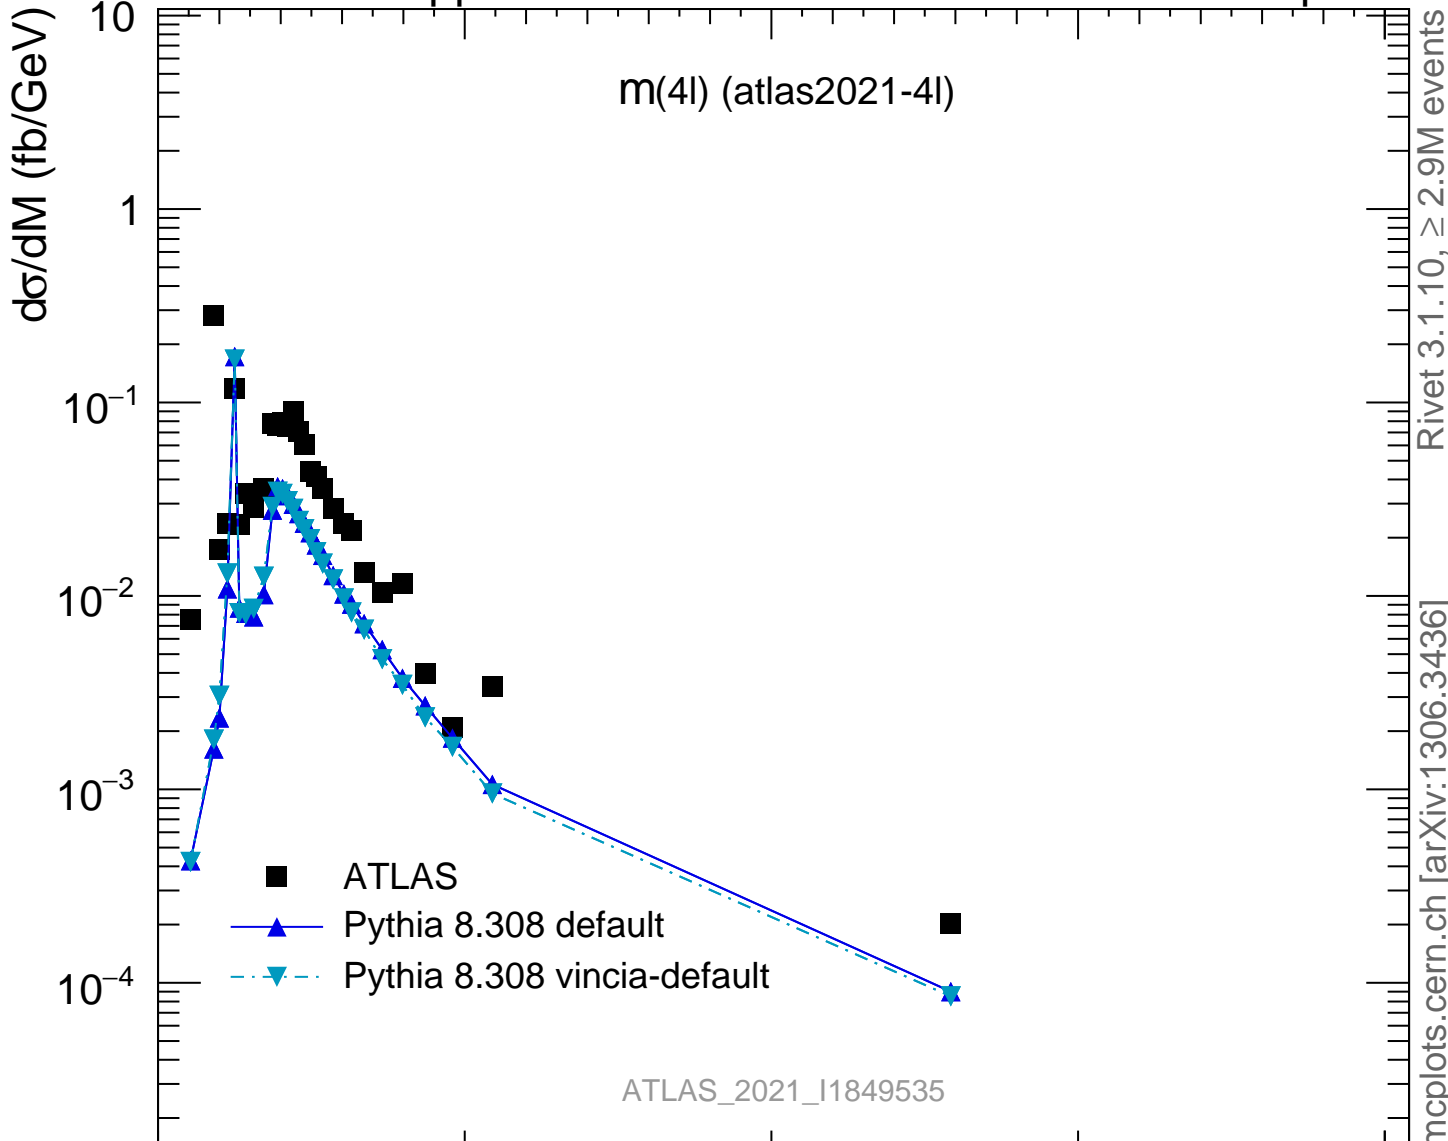

13000 GeV pp

4-lepton

Rivet 3.1.10, ≥ 2.9M events
mcplots.cern.ch [arXiv:1306.3436]