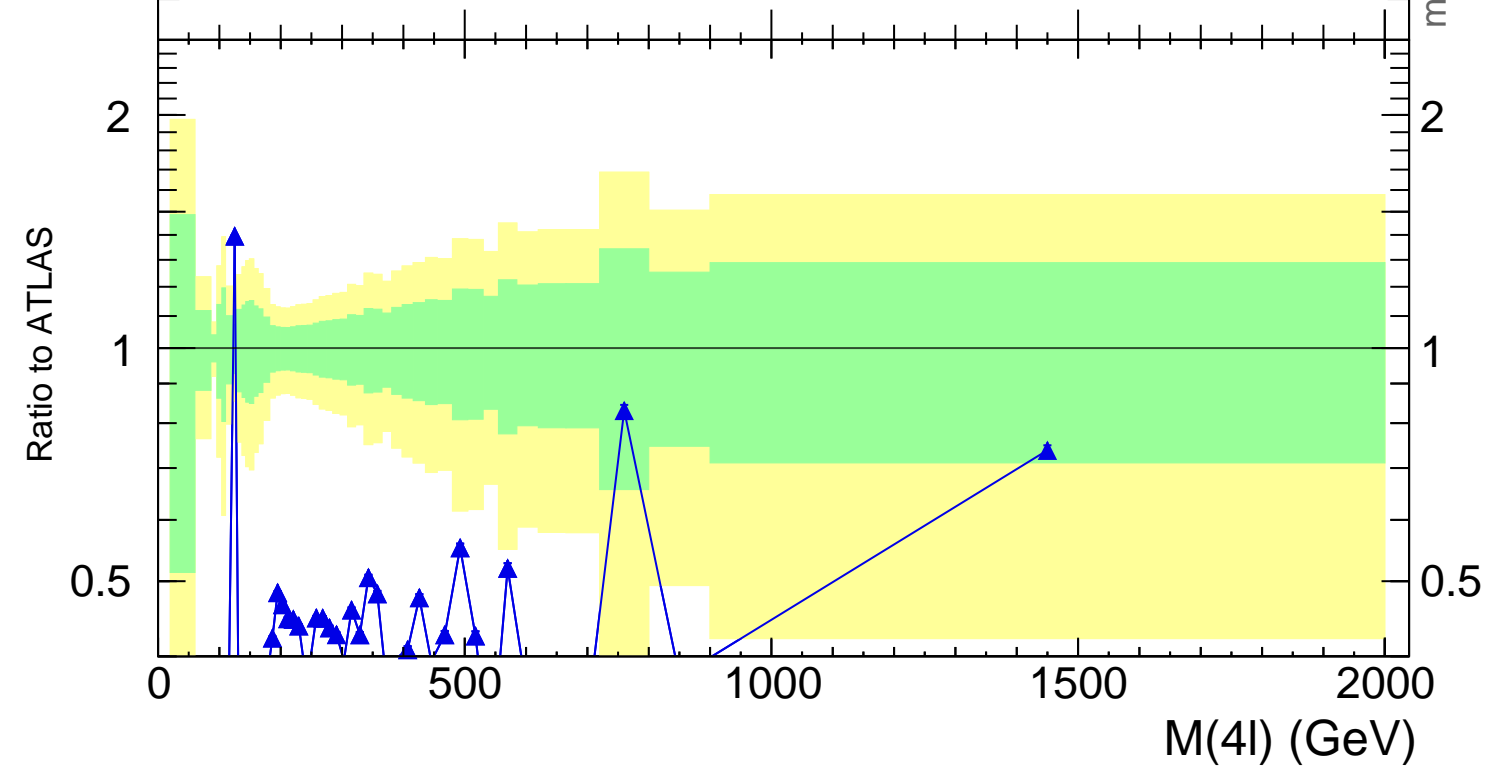

13000 GeV pp

4-lepton

Rivet 3.1.10, 2.9M events
mcplots.cern.ch [arXiv:1306.3436]