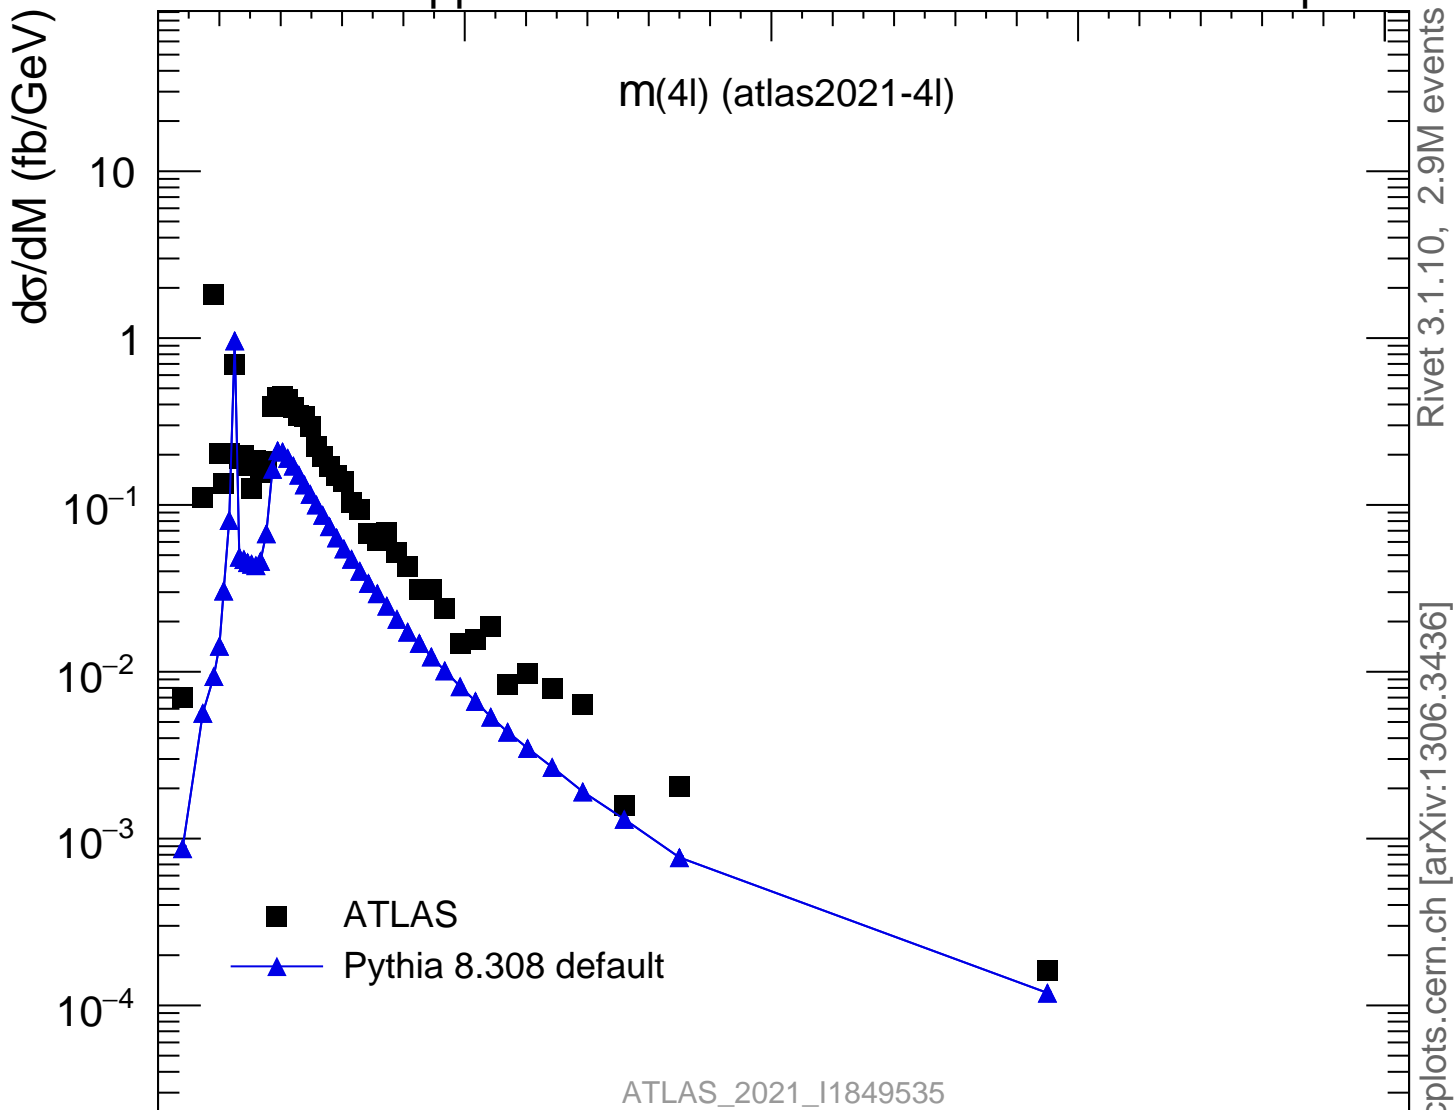

13000 GeV pp

4-lepton

Rivet 3.1.10, 2.9M events
mcplots.cern.ch [arXiv:1306.3436]