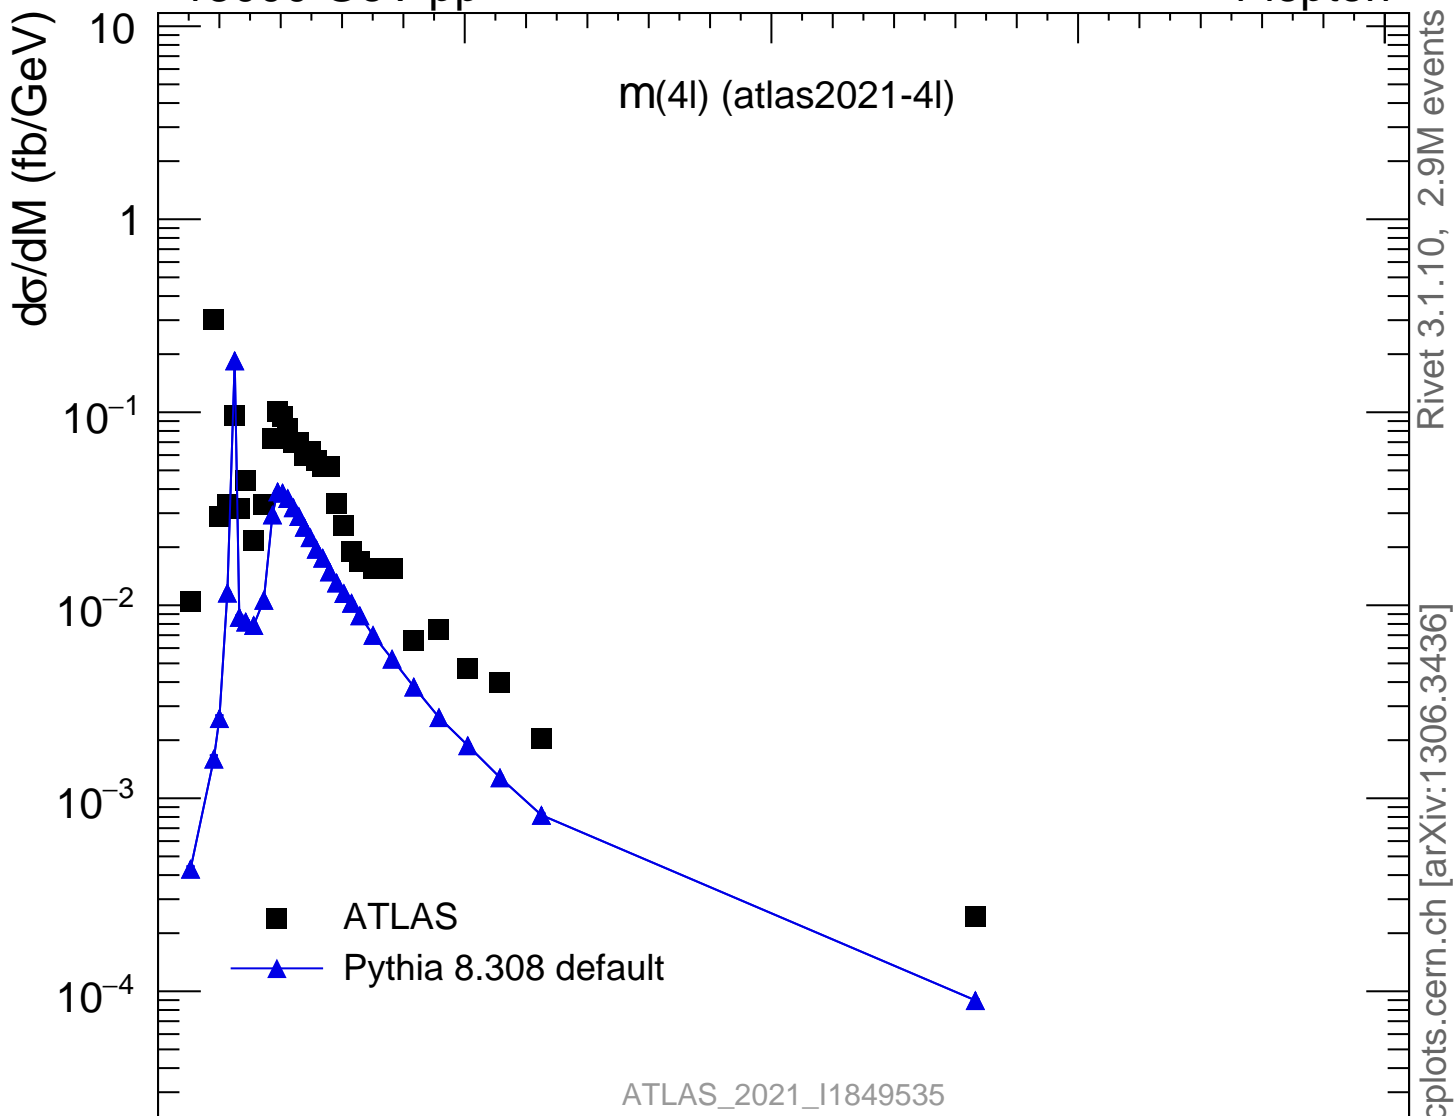

13000 GeV pp

4-lepton

Rivet 3.1.10, 2.9M events
mcplots.cern.ch [arXiv:1306.3436]