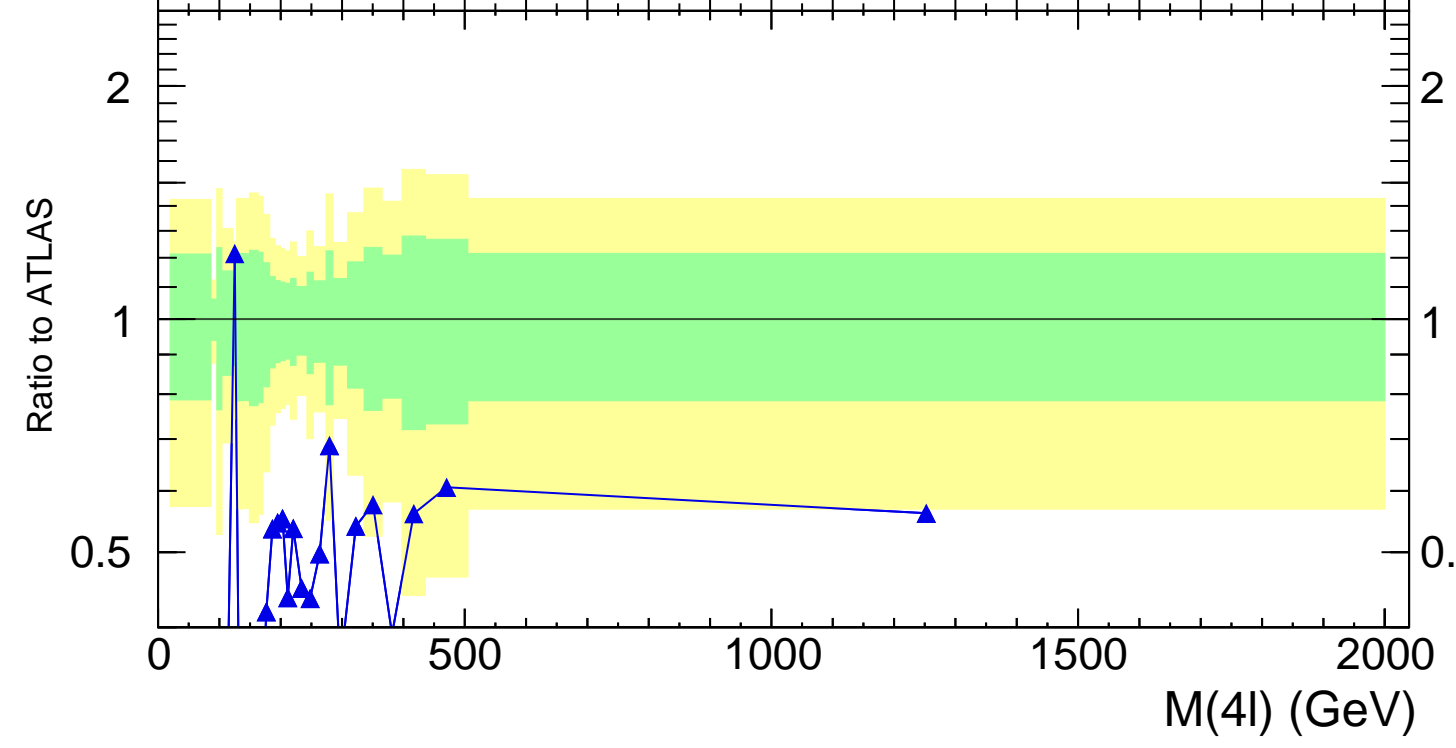

13000 GeV pp

4-lepton

Rivet 3.1.10, 2.9M events  
mcplots.cern.ch [arXiv:1306.3436]