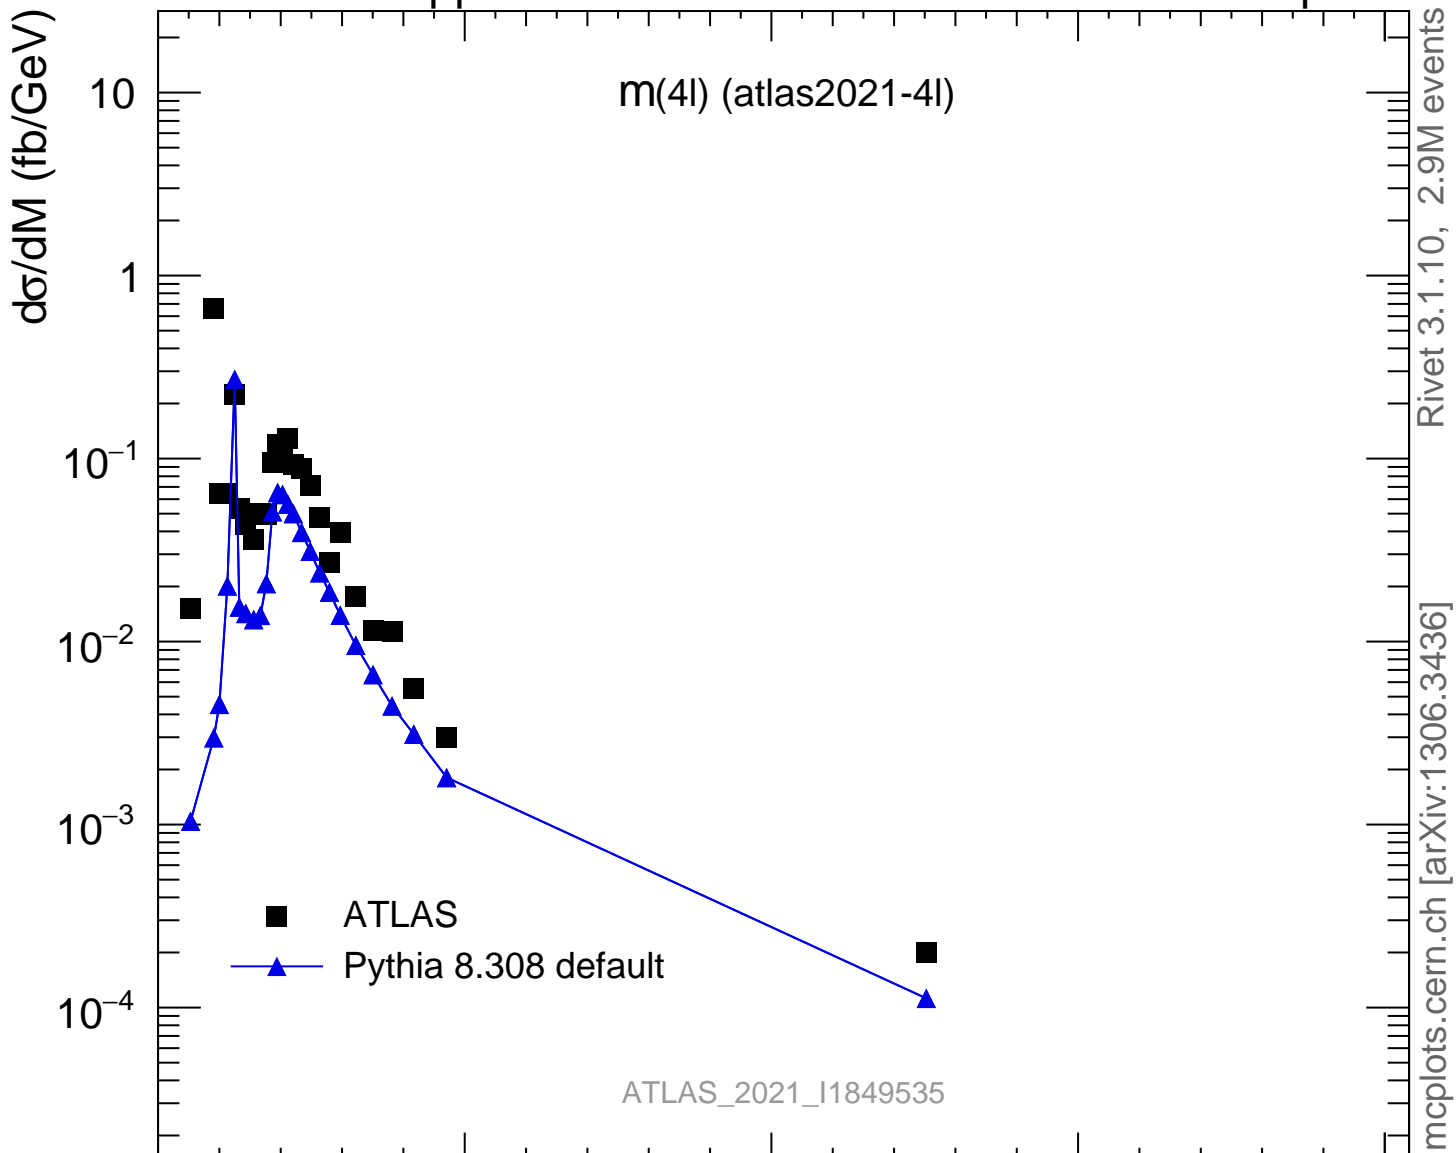

13000 GeV pp

4-lepton

Rivet 3.1.10, 2.9M events  
mcplots.cern.ch [arXiv:1306.3436]