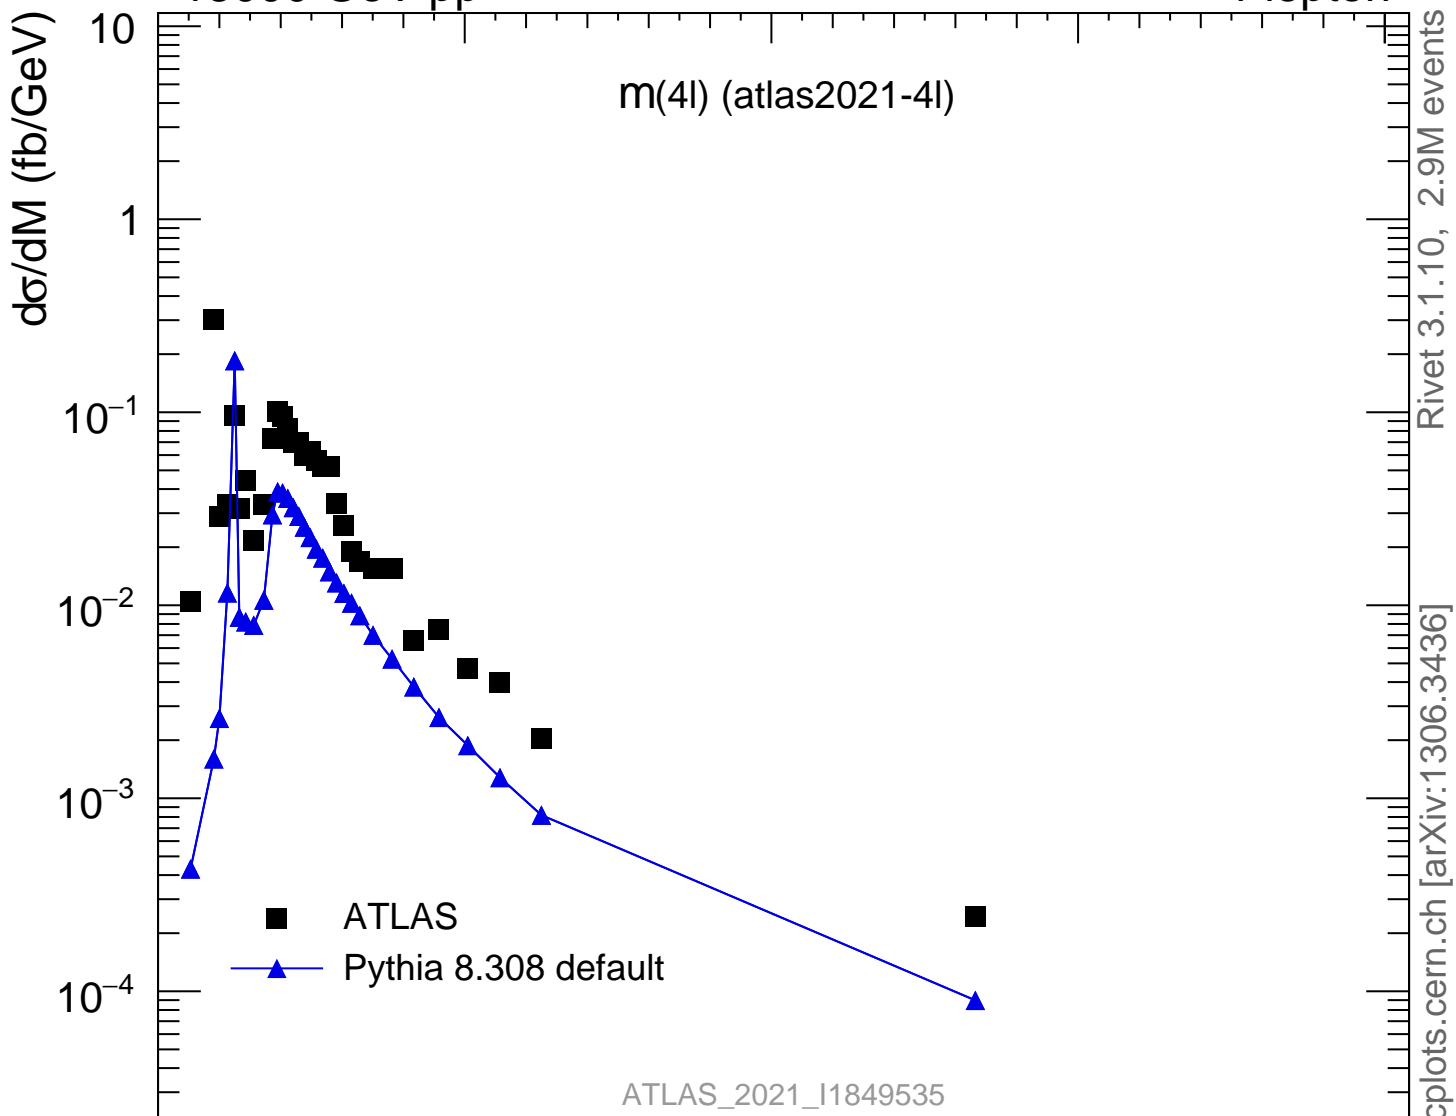

13000 GeV pp

4-lepton

Rivet 3.1.10, 2.9M events
mcplots.cern.ch [arXiv:1306.3436]