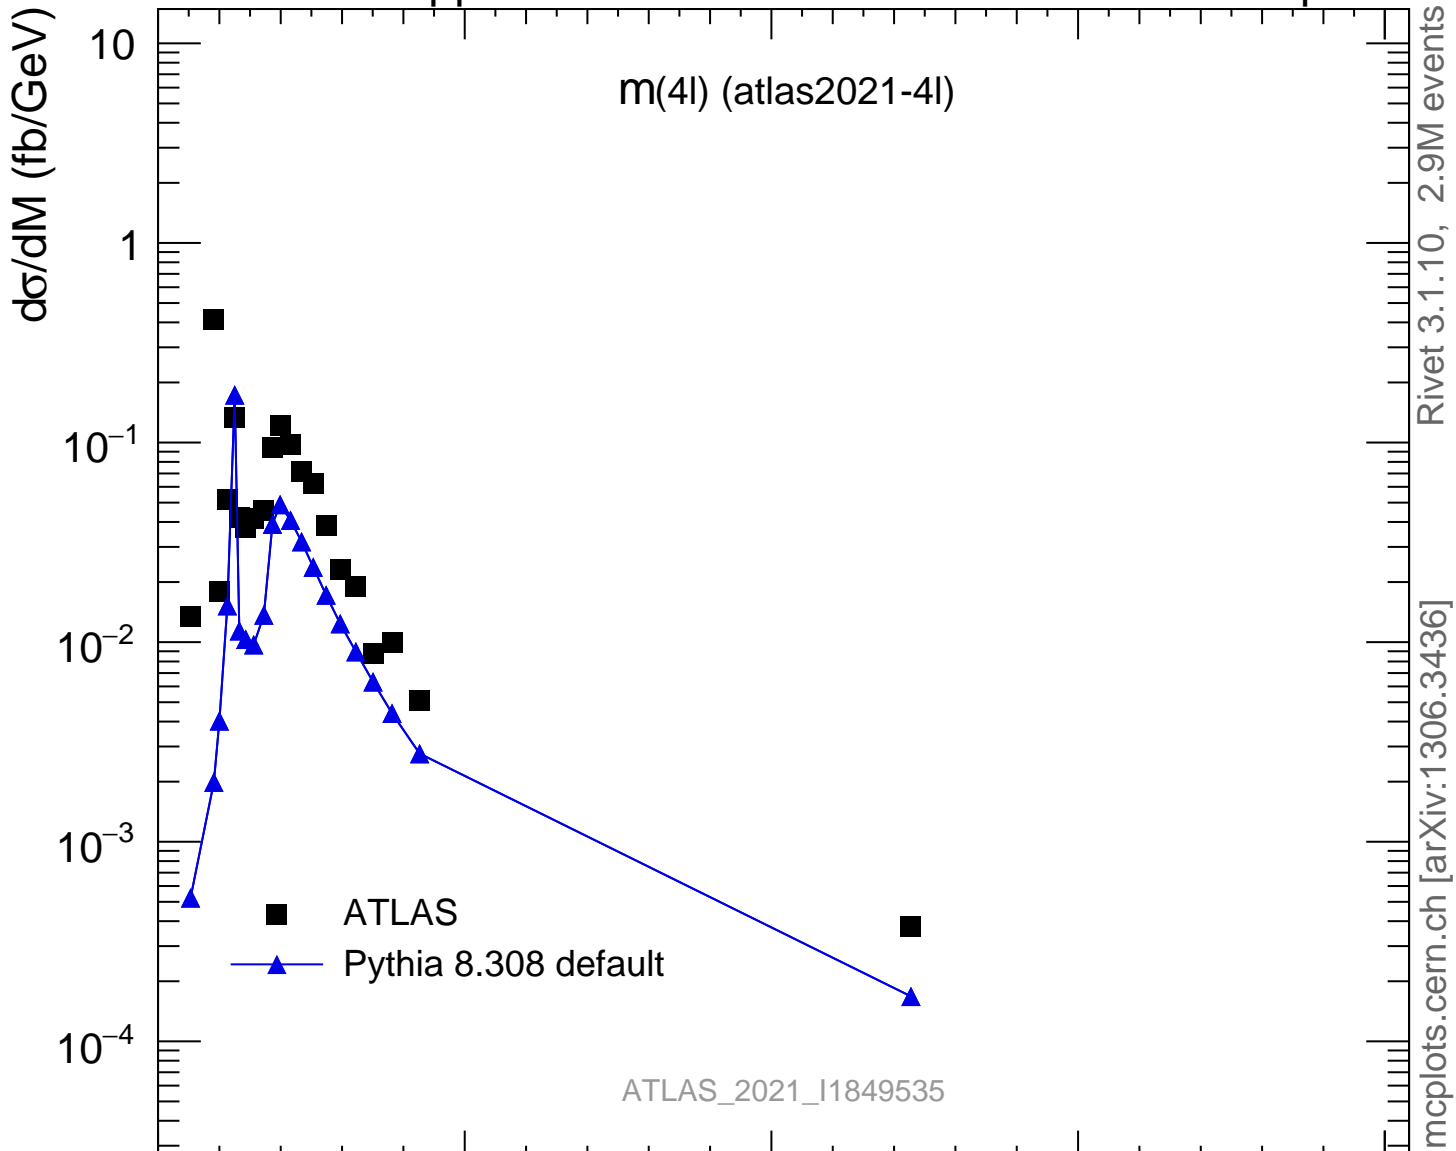

13000 GeV pp

4-lepton

Rivet 3.1.10, 2.9M events
mcplots.cern.ch [arXiv:1306.3436]