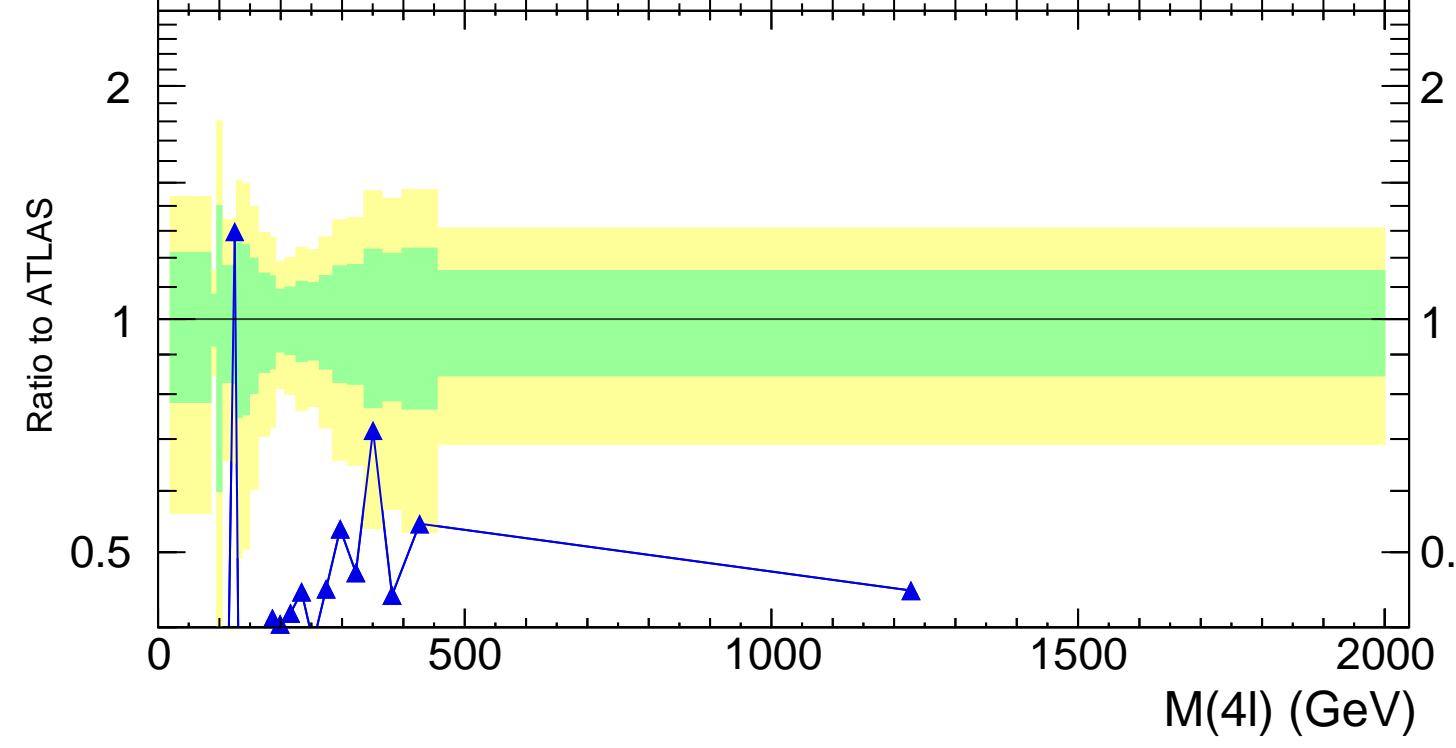

13000 GeV pp

4-lepton

Rivet 3.1.10, 2.9M events
mcplots.cern.ch [arXiv:1306.3436]