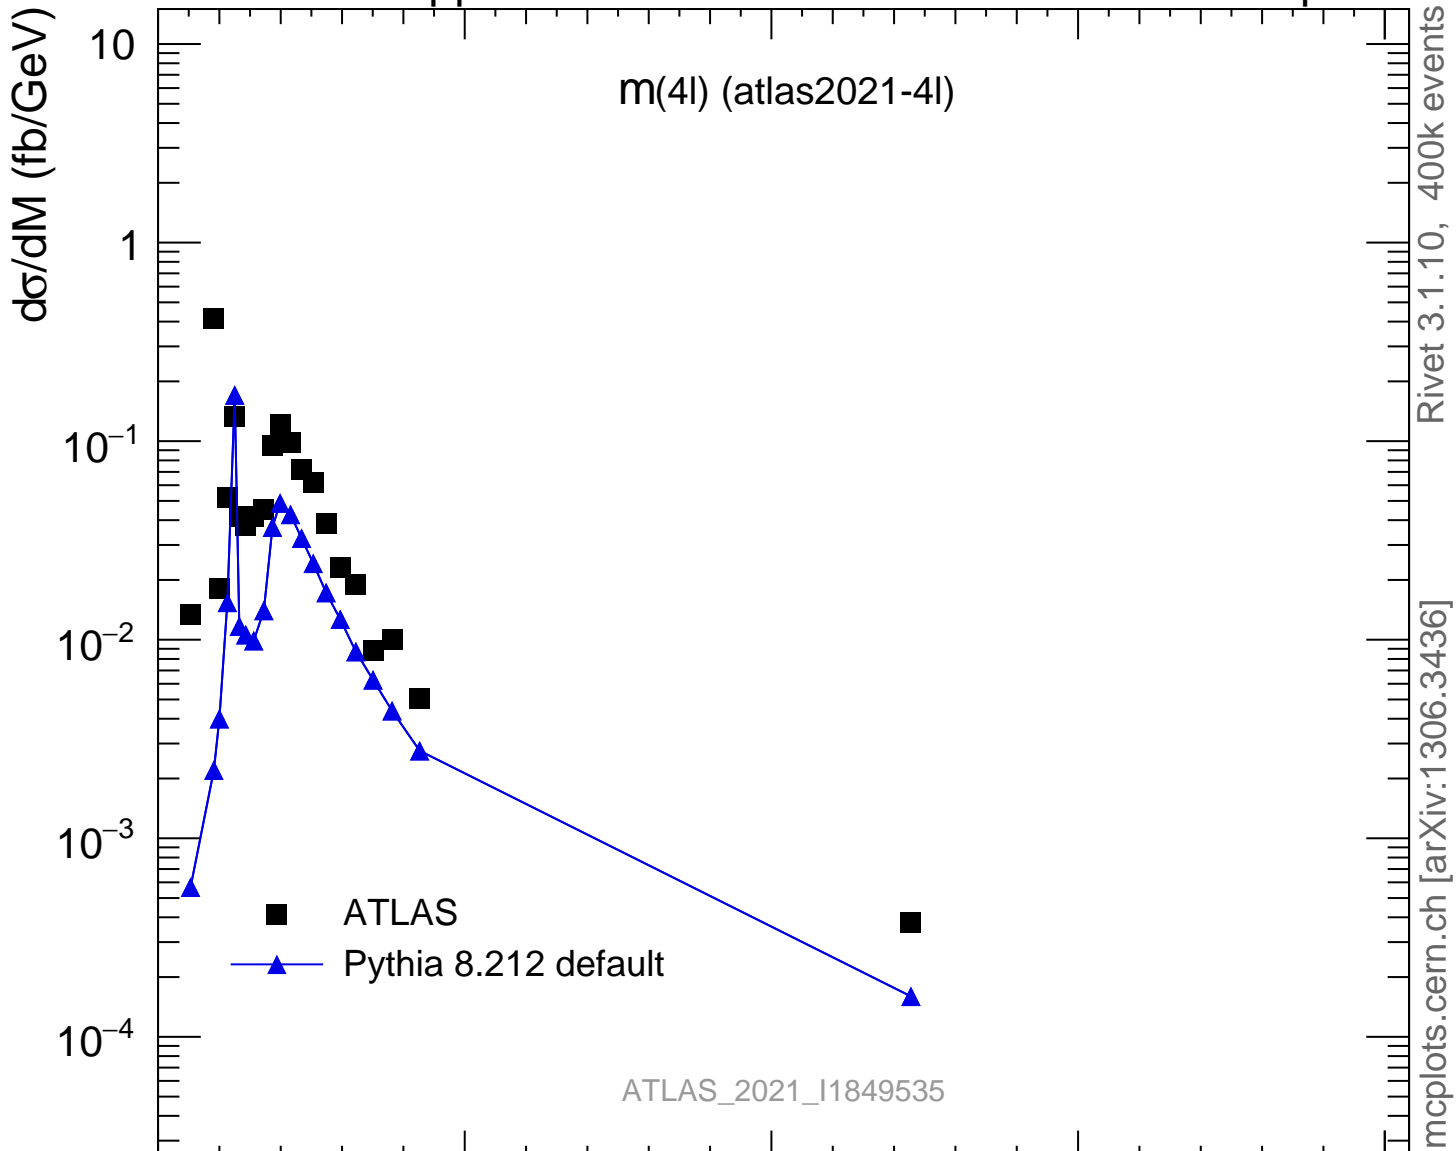

13000 GeV pp

4-lepton

Rivet 3.1.10, 400k events
mcplots.cern.ch [arXiv:1306.3436]