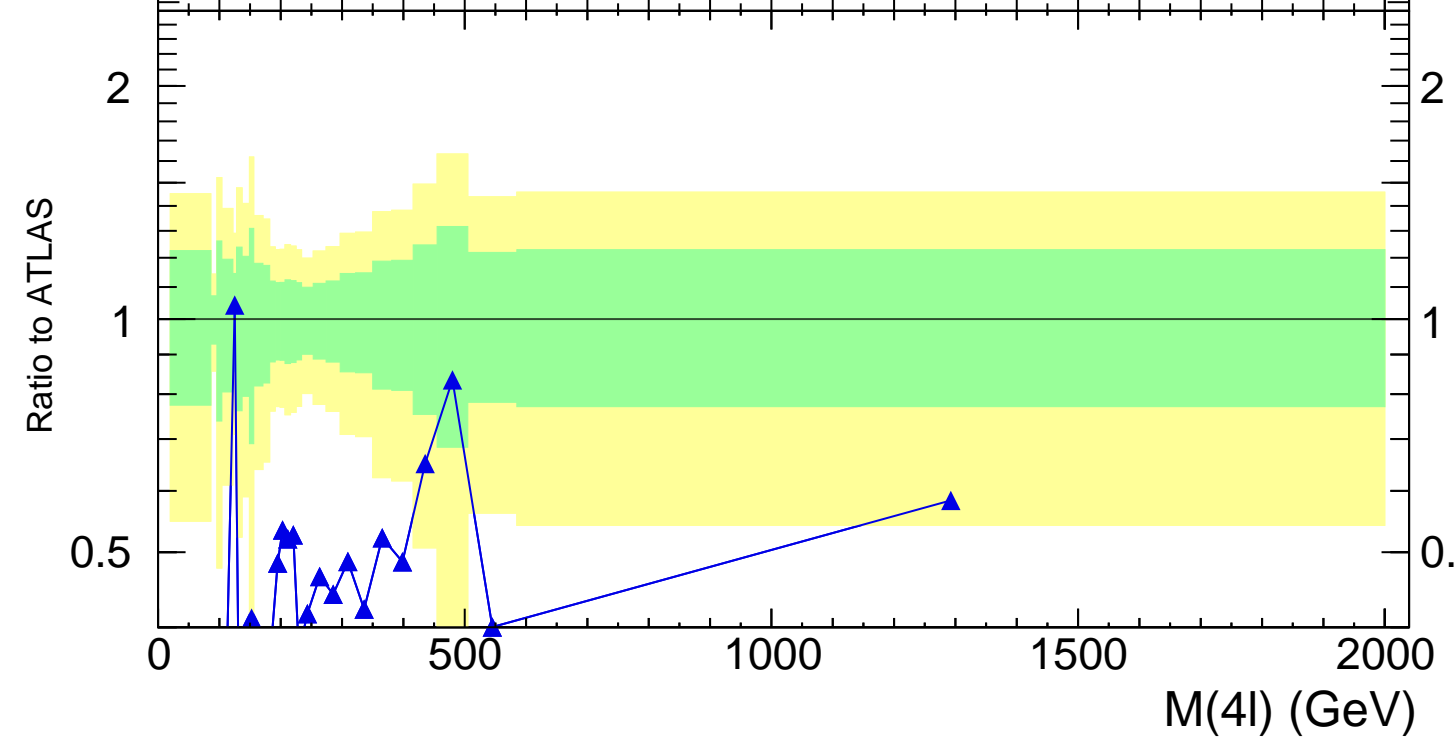

13000 GeV pp

4-lepton

Rivet 3.1.10, 2.9M events
mcplots.cern.ch [arXiv:1306.3436]