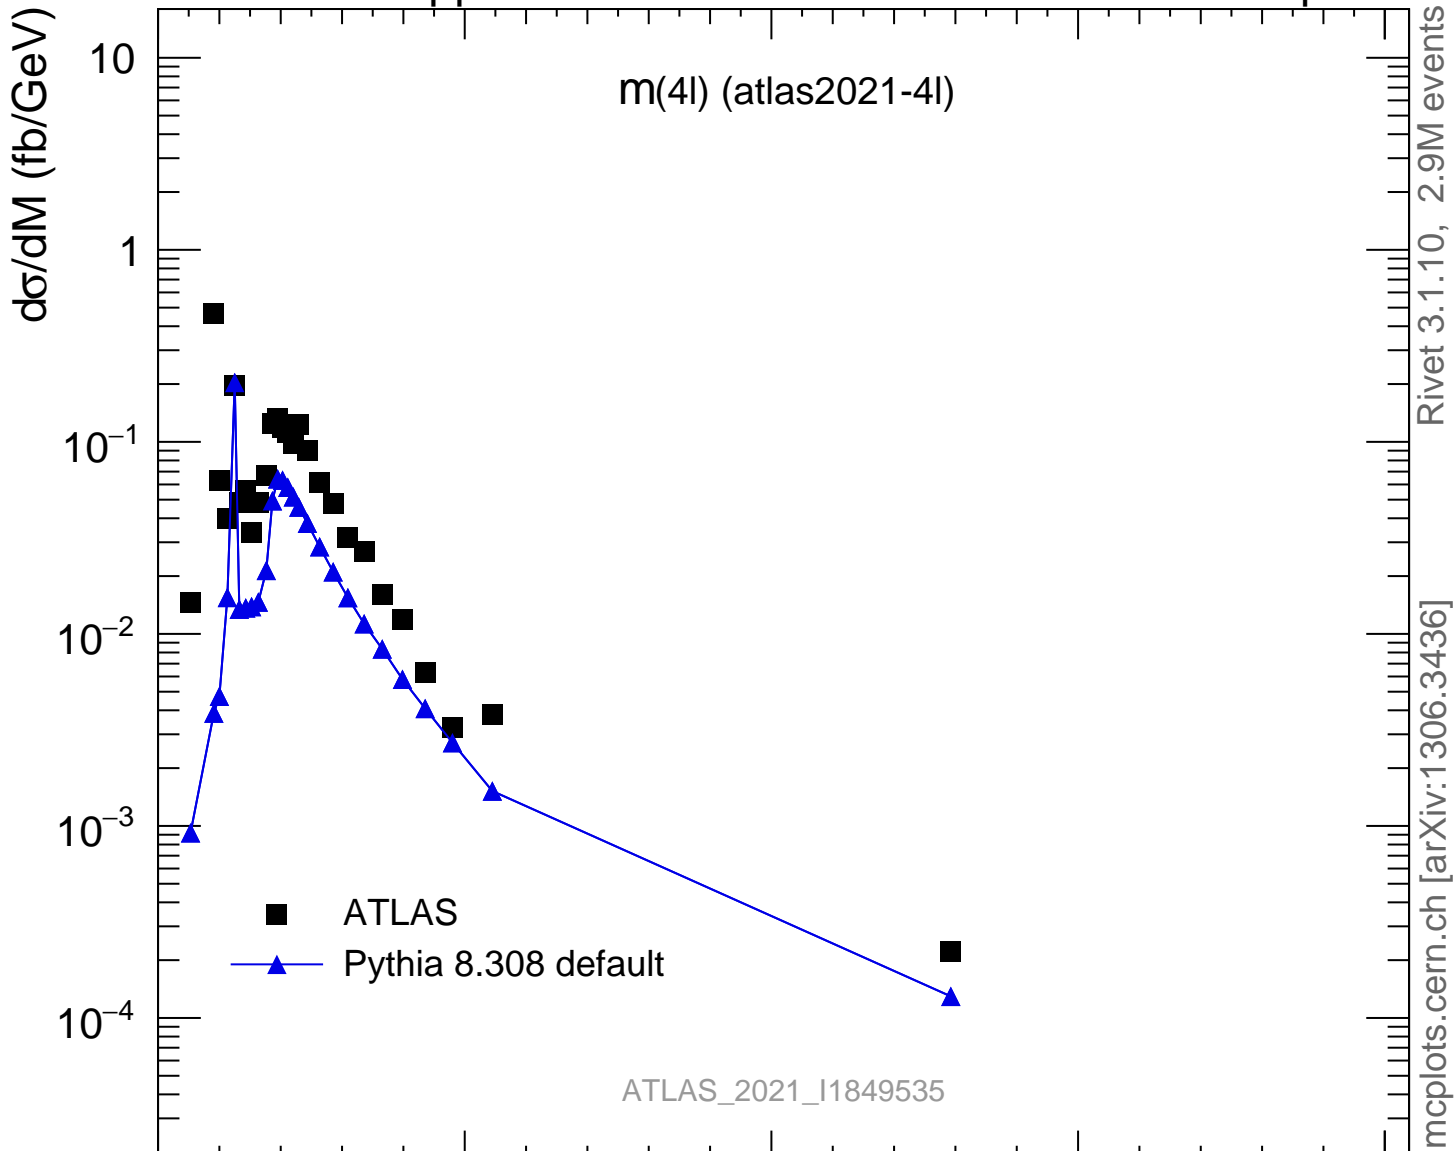

13000 GeV pp

4-lepton

Rivet 3.1.10, 2.9M events
mcplots.cern.ch [arXiv:1306.3436]