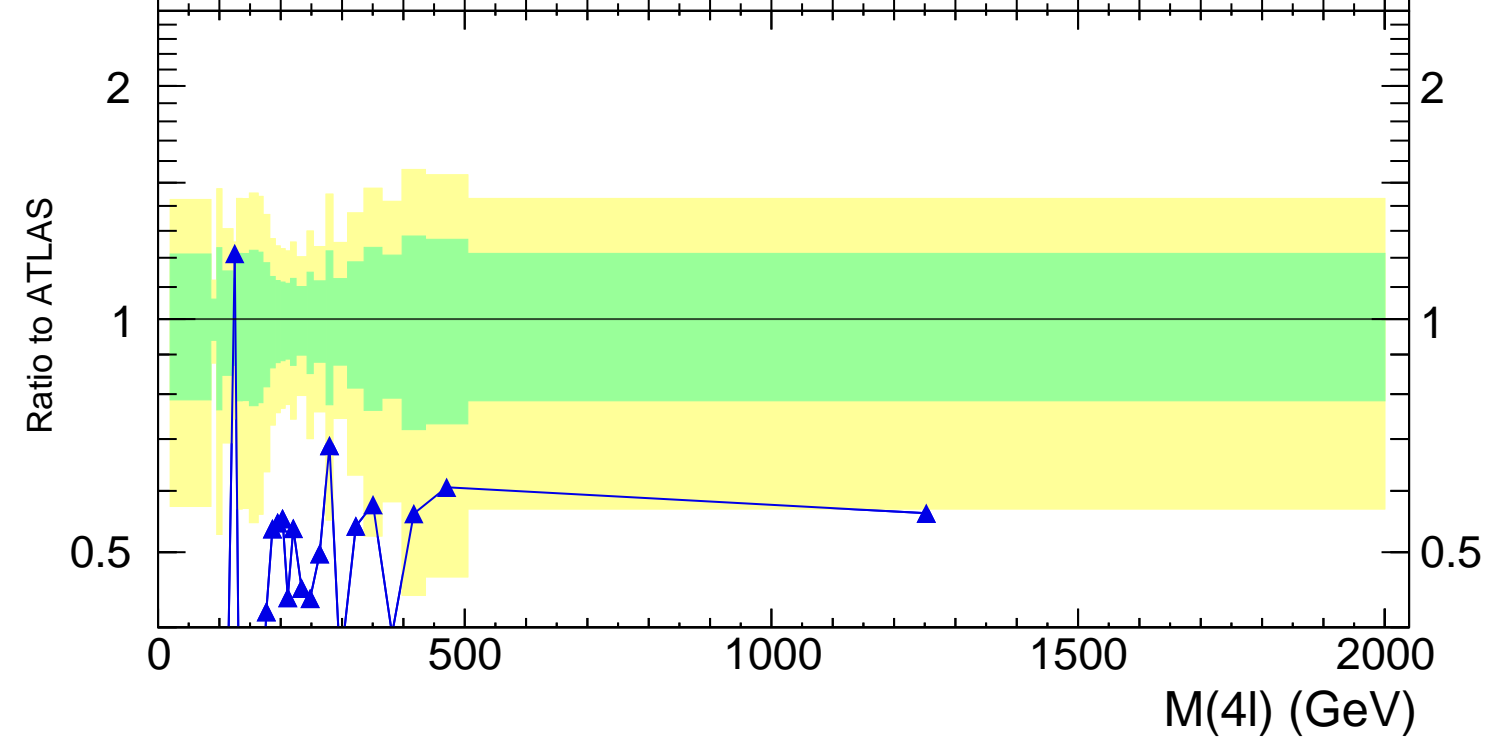

13000 GeV pp

4-lepton

Rivet 3.1.10, 2.9M events  
mcplots.cern.ch [arXiv:1306.3436]