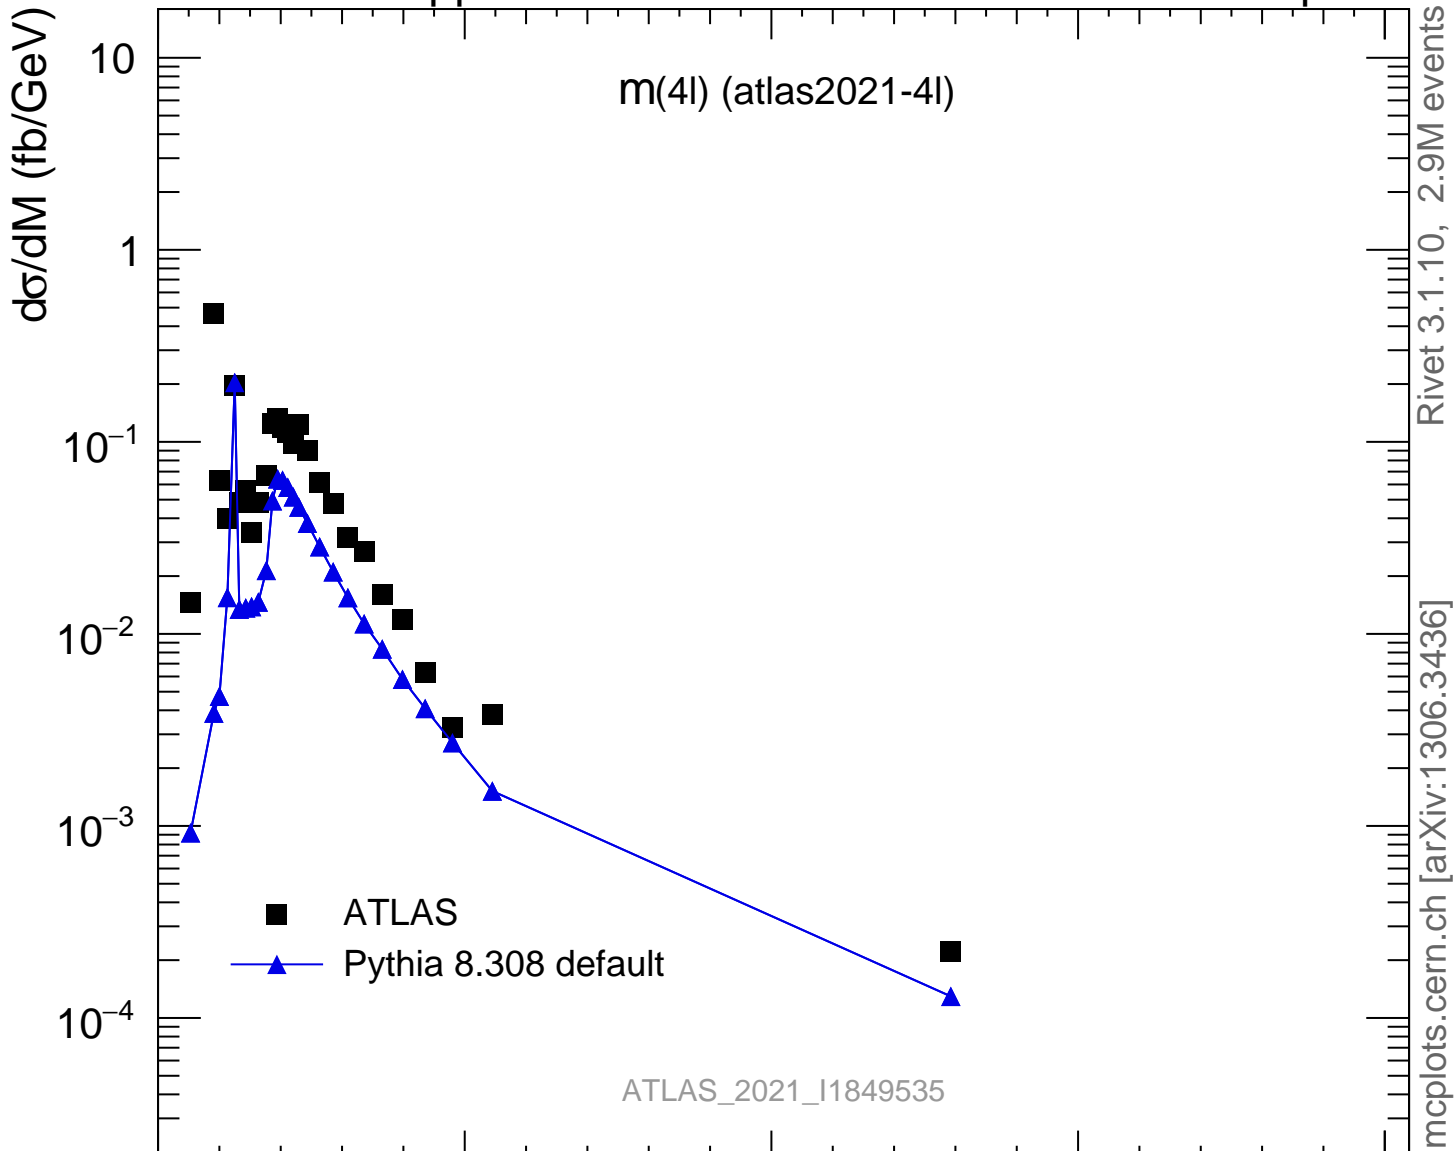

13000 GeV pp

4-lepton

Rivet 3.1.10, 2.9M events  
mcplots.cern.ch [arXiv:1306.3436]