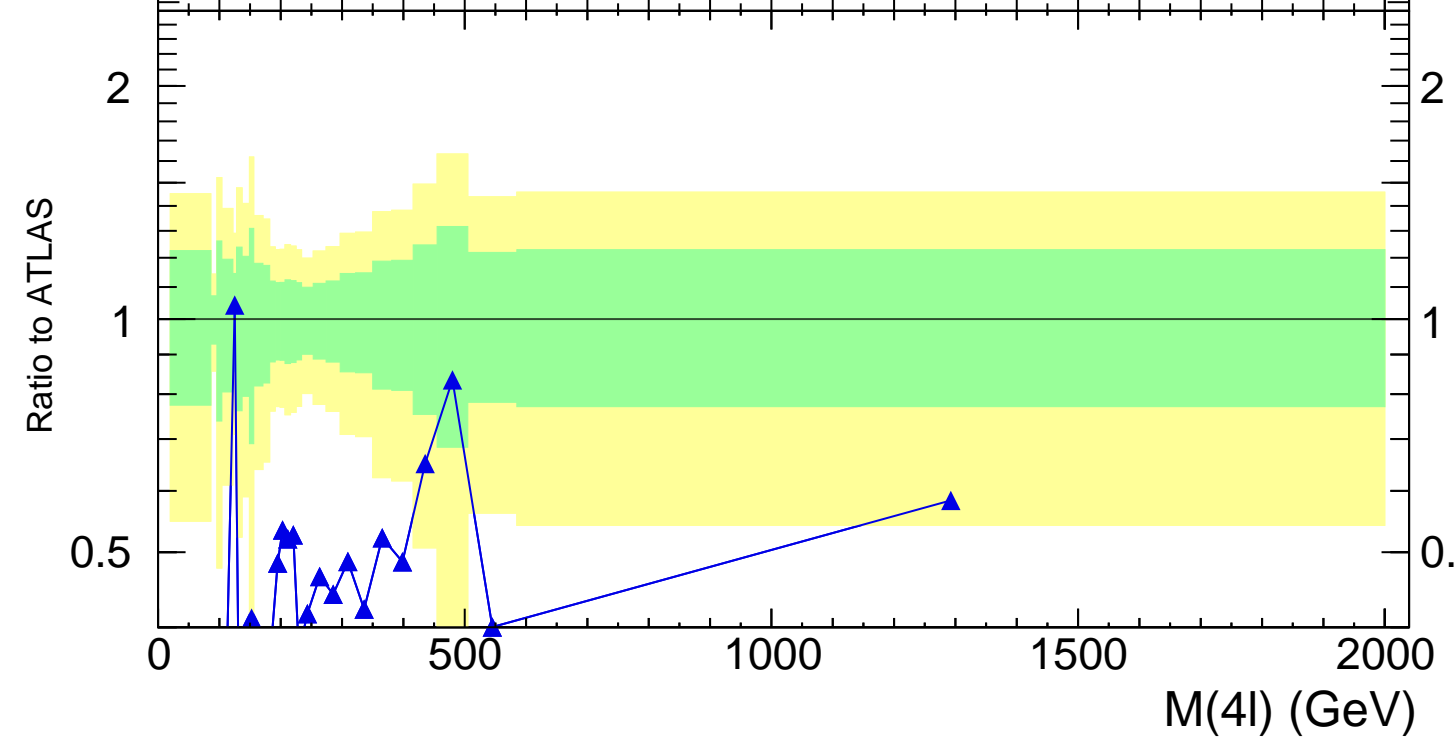

13000 GeV pp

4-lepton

Rivet 3.1.10, 2.9M events  
mcplots.cern.ch [arXiv:1306.3436]