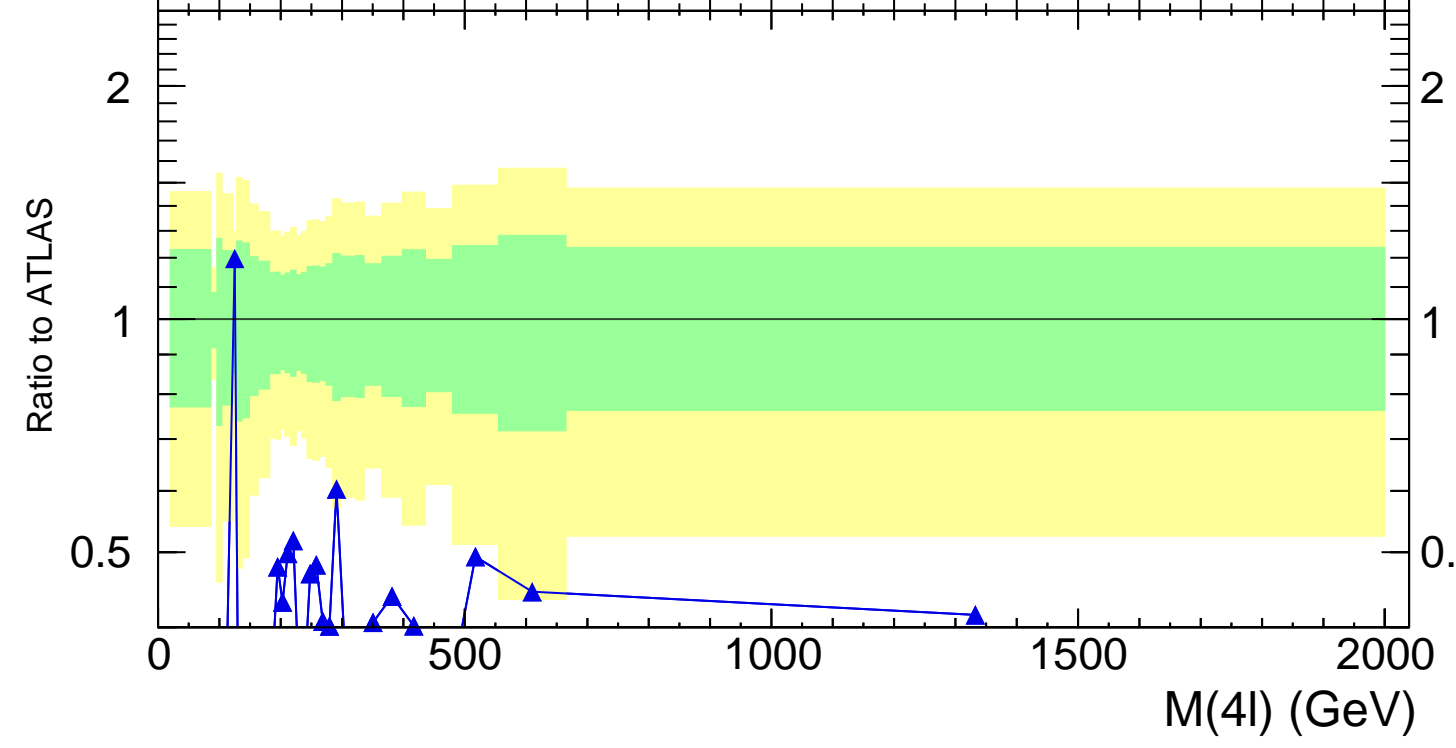

13000 GeV pp

4-lepton

Rivet 3.1.10, 2.9M events
mcplots.cern.ch [arXiv:1306.3436]