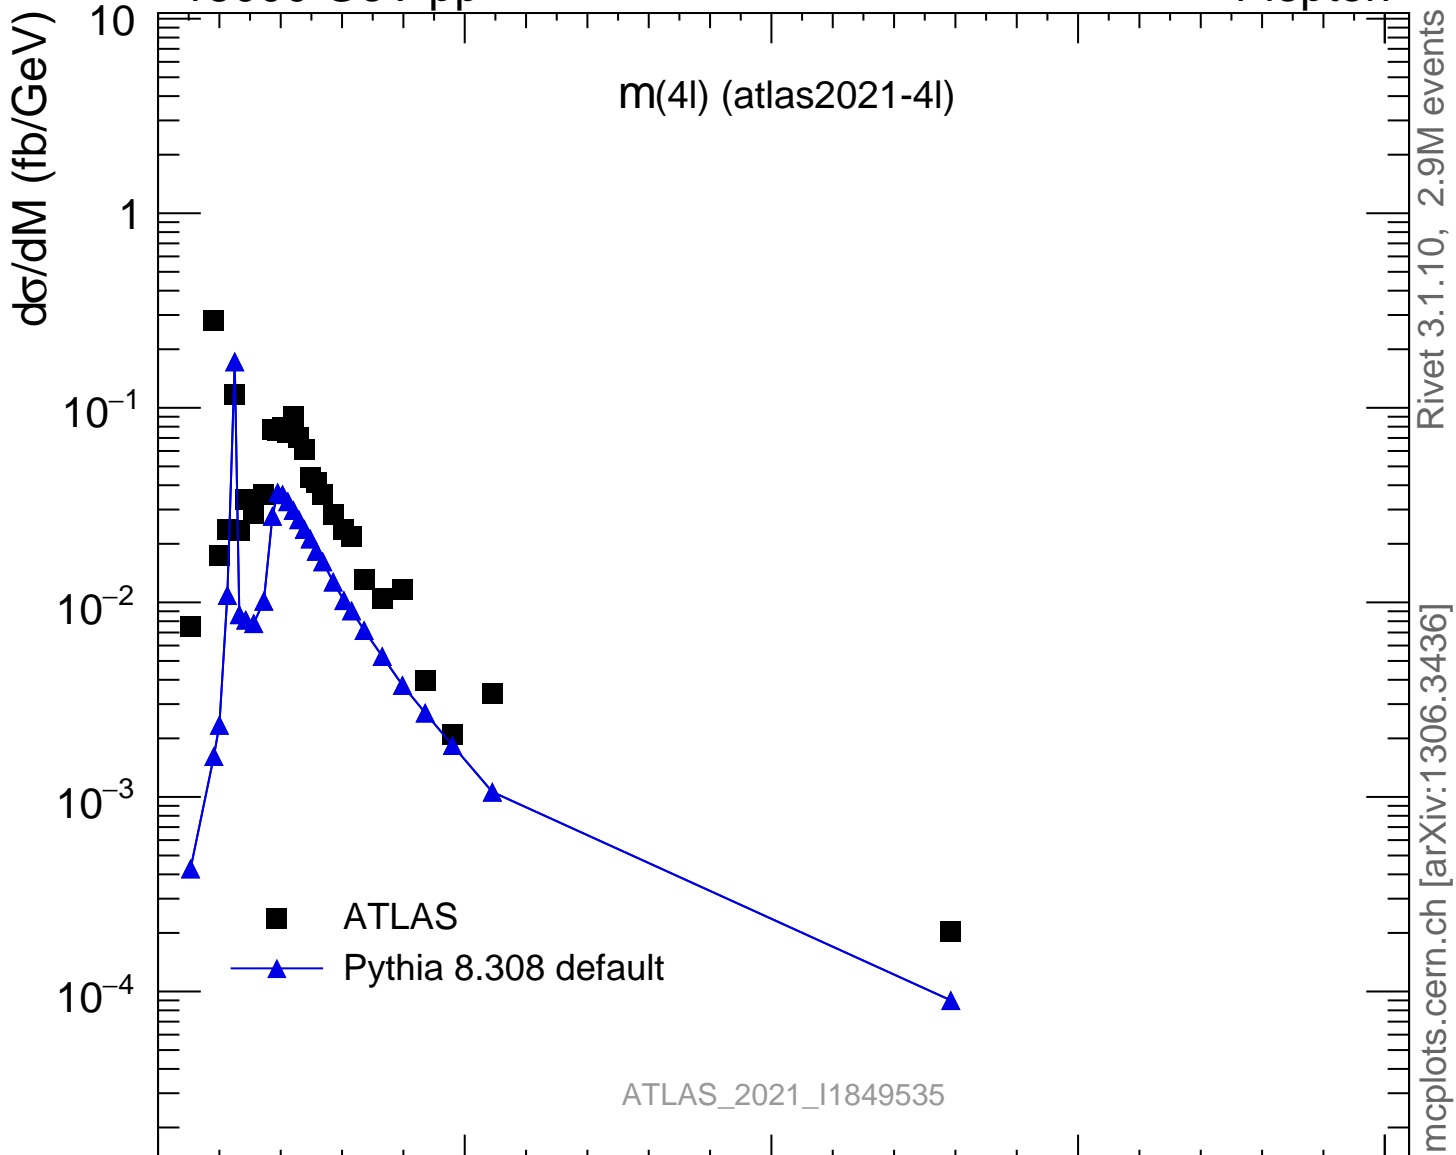

13000 GeV pp

4-lepton

Rivet 3.1.10, 2.9M events
mcplots.cern.ch [arXiv:1306.3436]