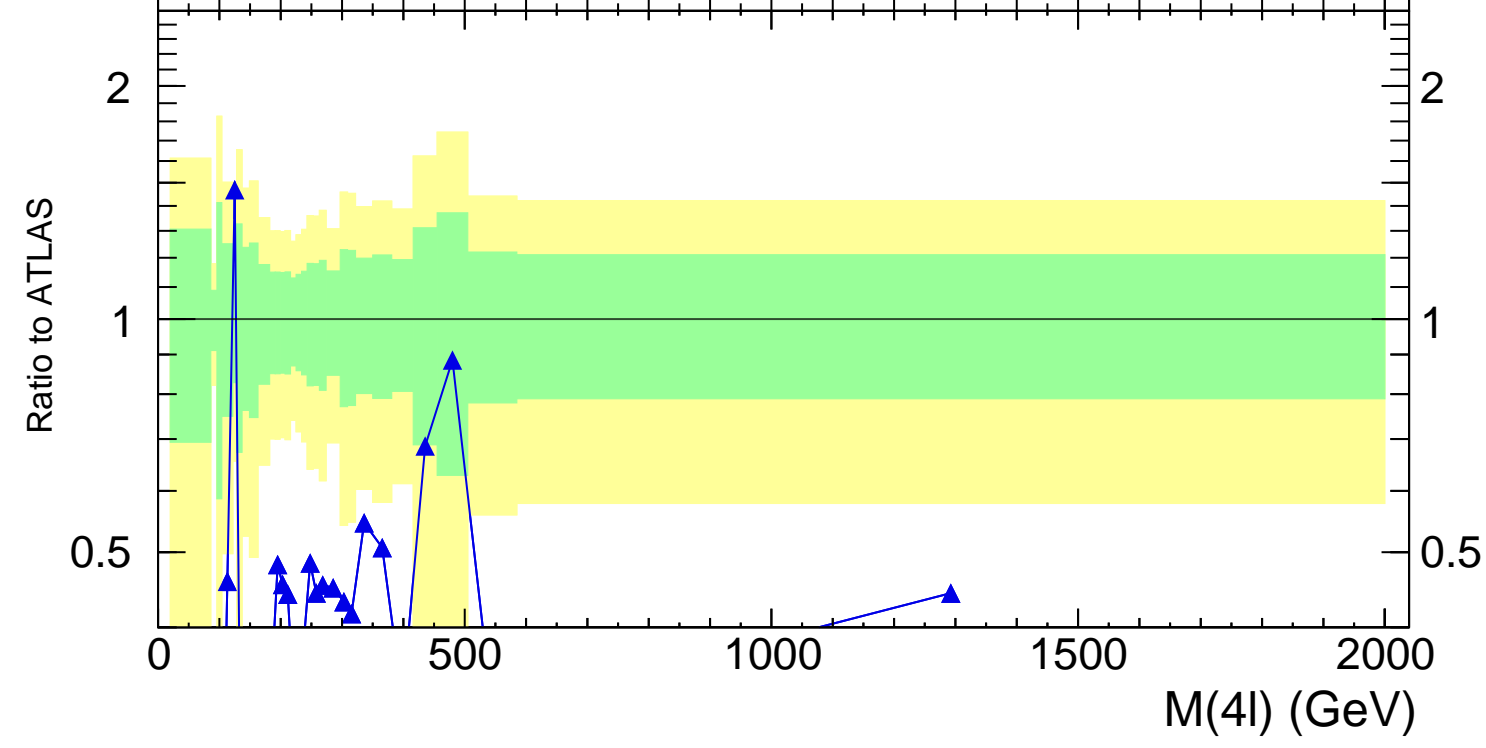

13000 GeV pp

4-lepton

Rivet 3.1.10, 2.9M events
mcplots.cern.ch [arXiv:1306.3436]