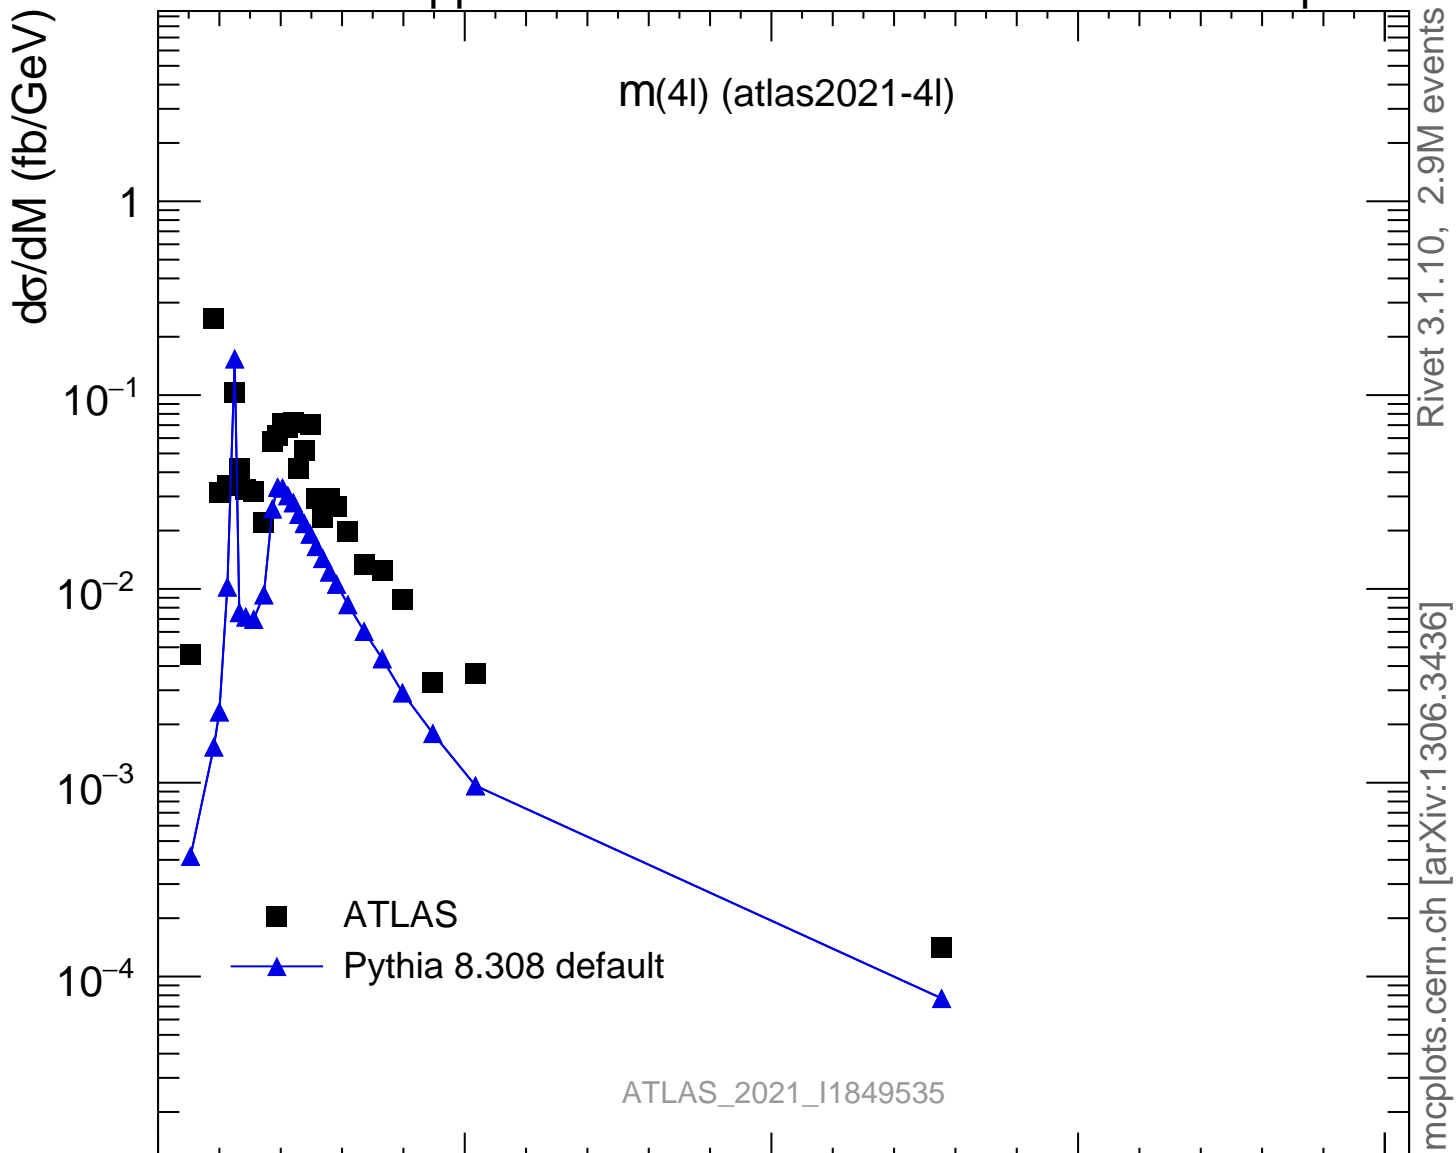

13000 GeV pp

4-lepton

Rivet 3.1.10, 2.9M events  
mcplots.cern.ch [arXiv:1306.3436]