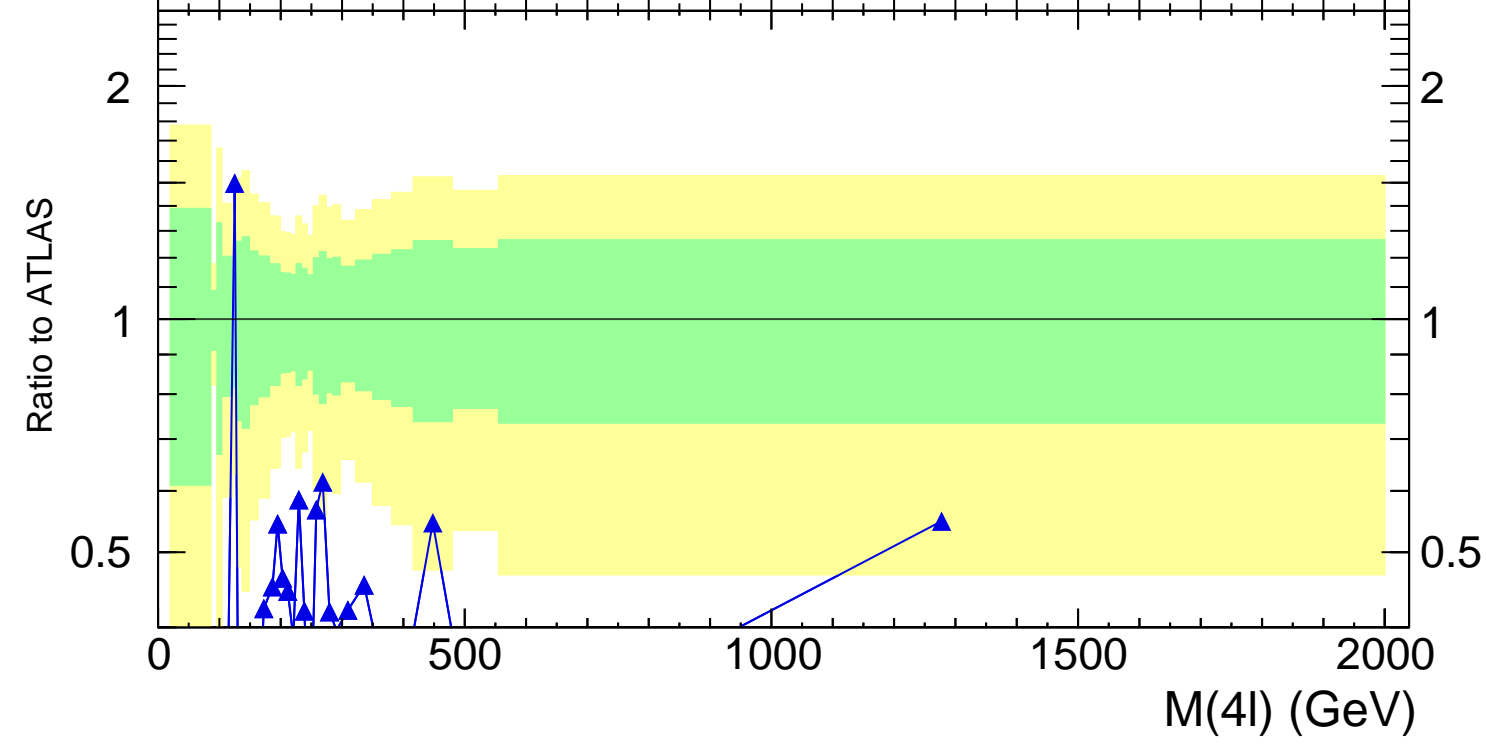

13000 GeV pp

4-lepton

Rivet 3.1.10, 2.9M events  
mcplots.cern.ch [arXiv:1306.3436]