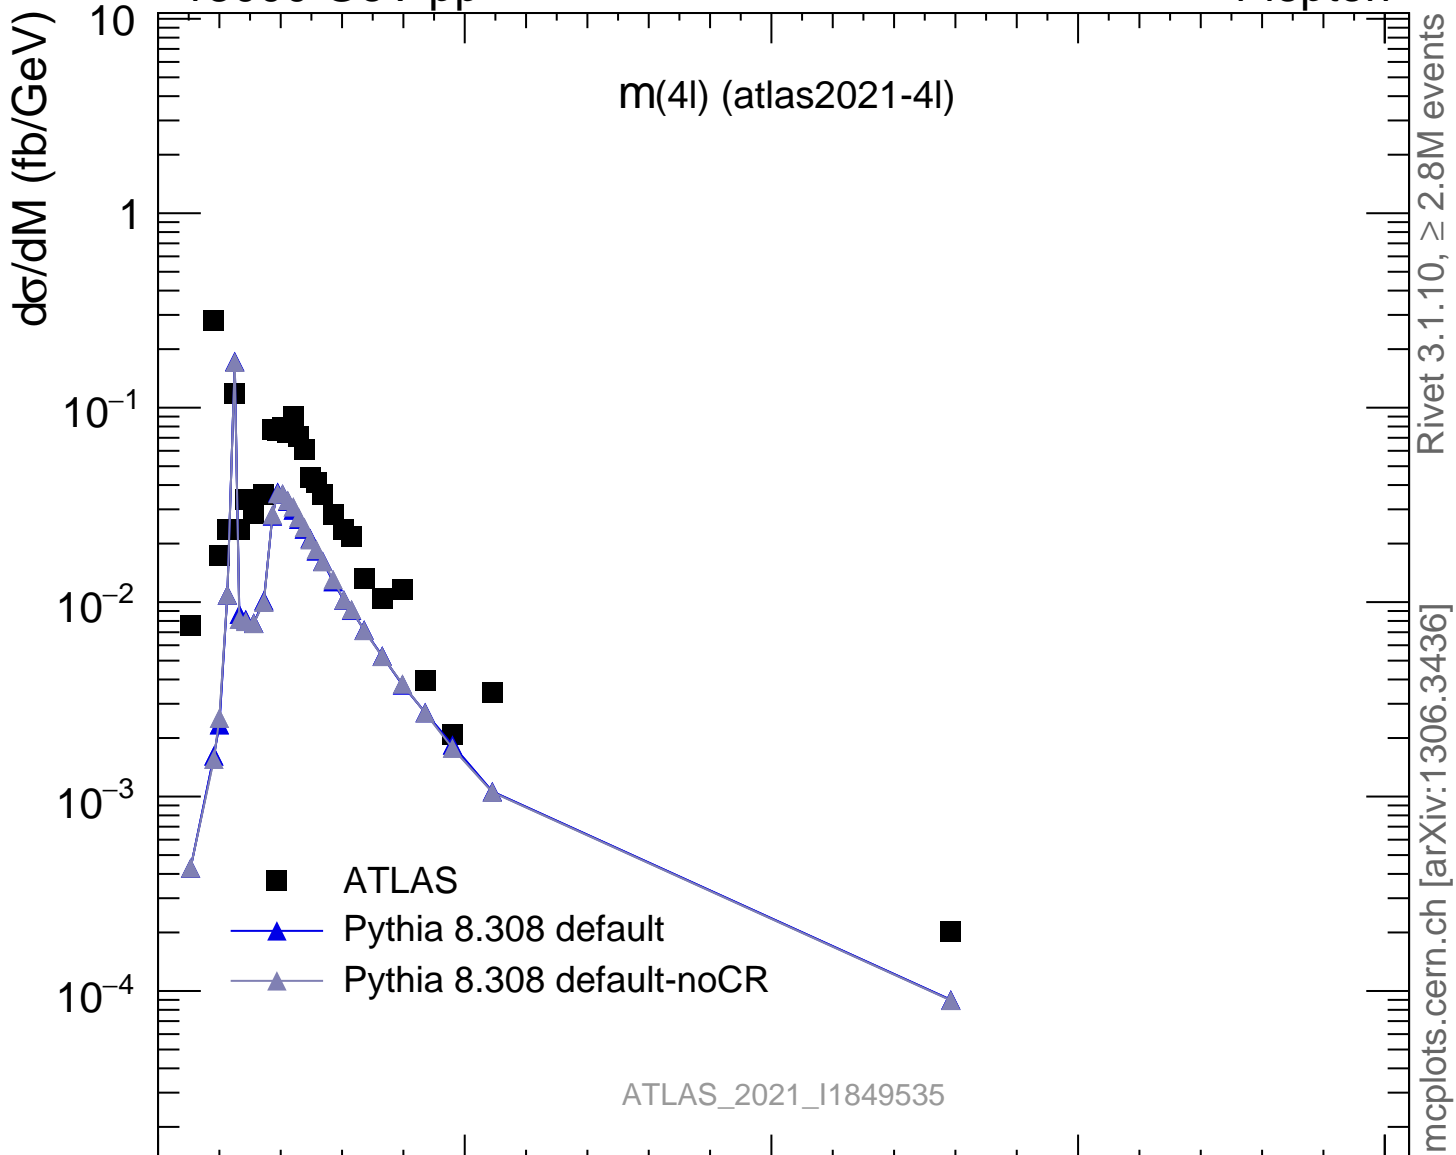

13000 GeV pp

4-lepton

Rivet 3.1.10, ≥ 2.8M events  
mcplots.cern.ch [arXiv:1306.3436]