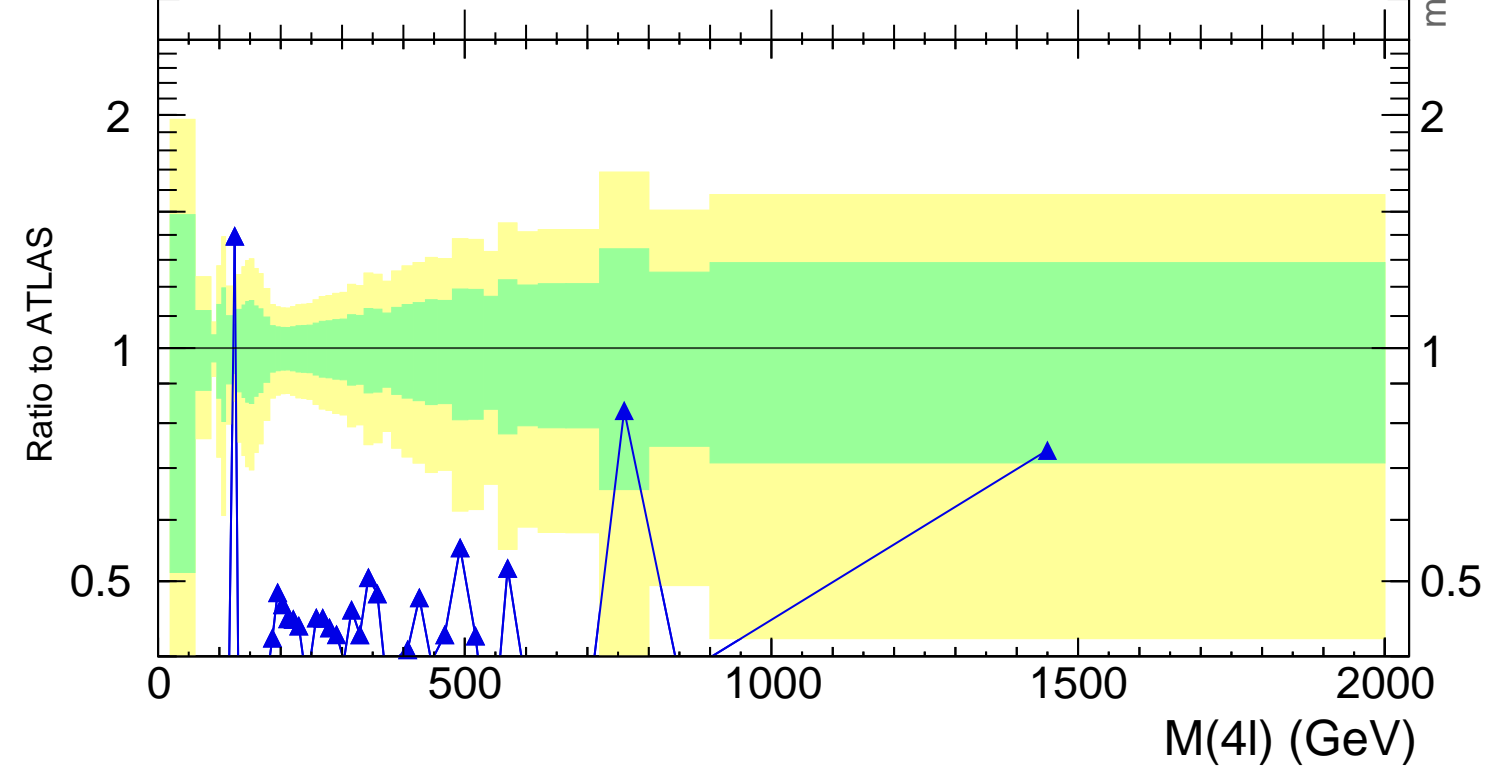

13000 GeV pp

4-lepton

Rivet 3.1.10, 2.9M events  
mcplots.cern.ch [arXiv:1306.3436]