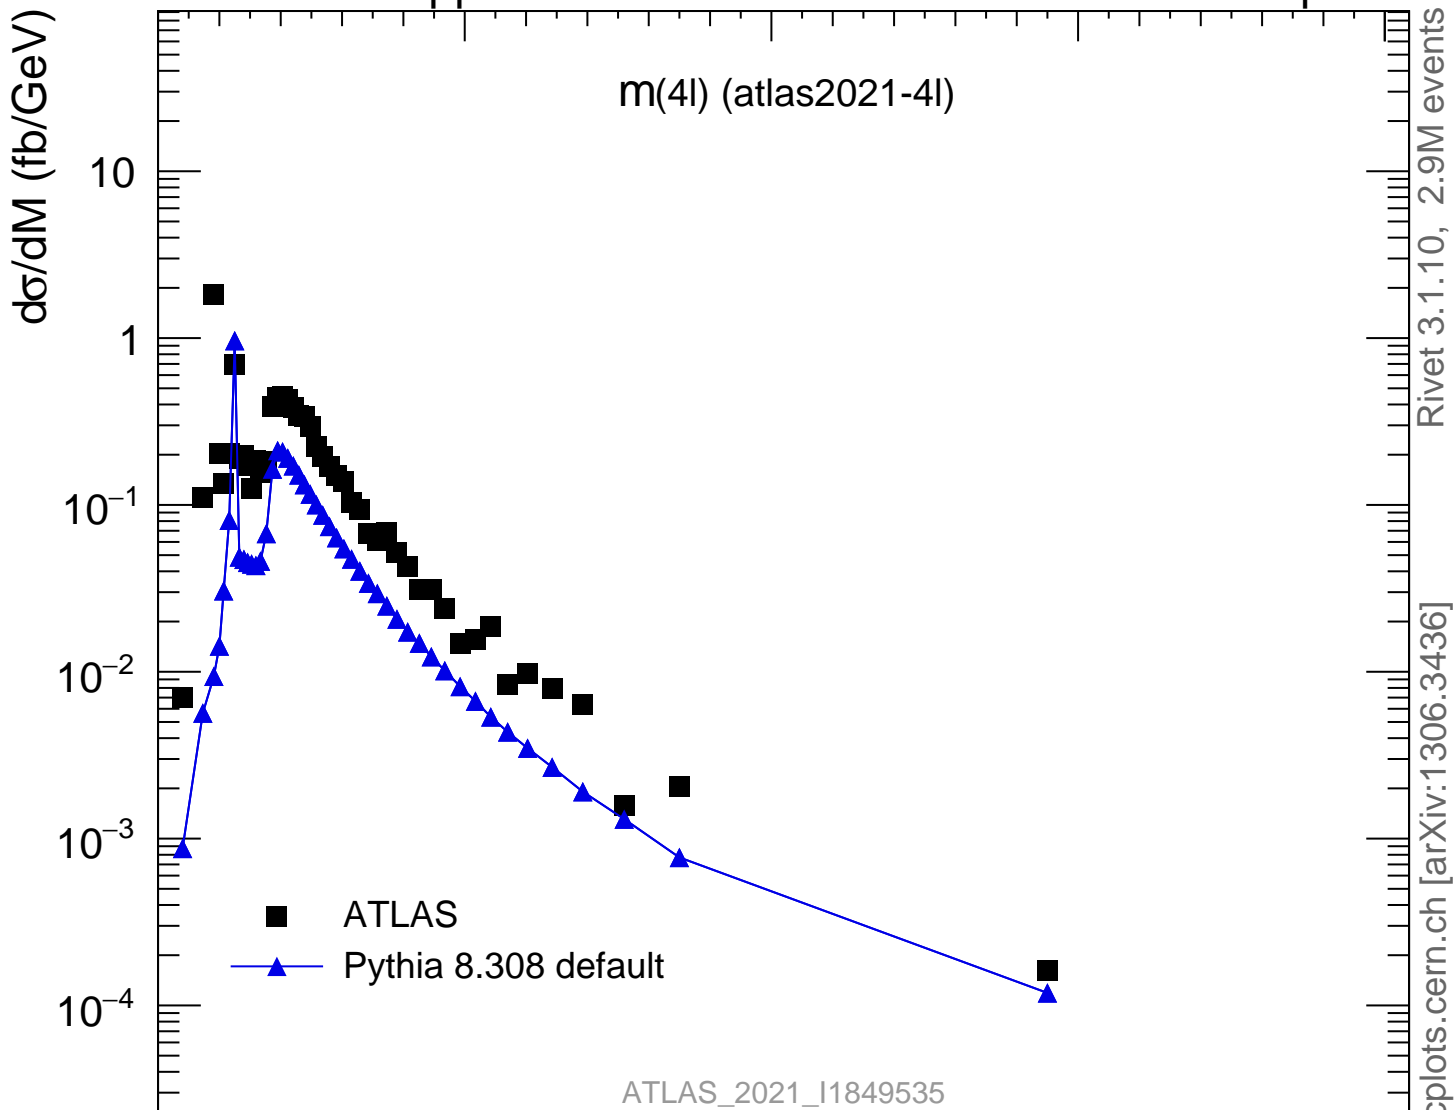

13000 GeV pp

4-lepton

Rivet 3.1.10, 2.9M events  
mcplots.cern.ch [arXiv:1306.3436]