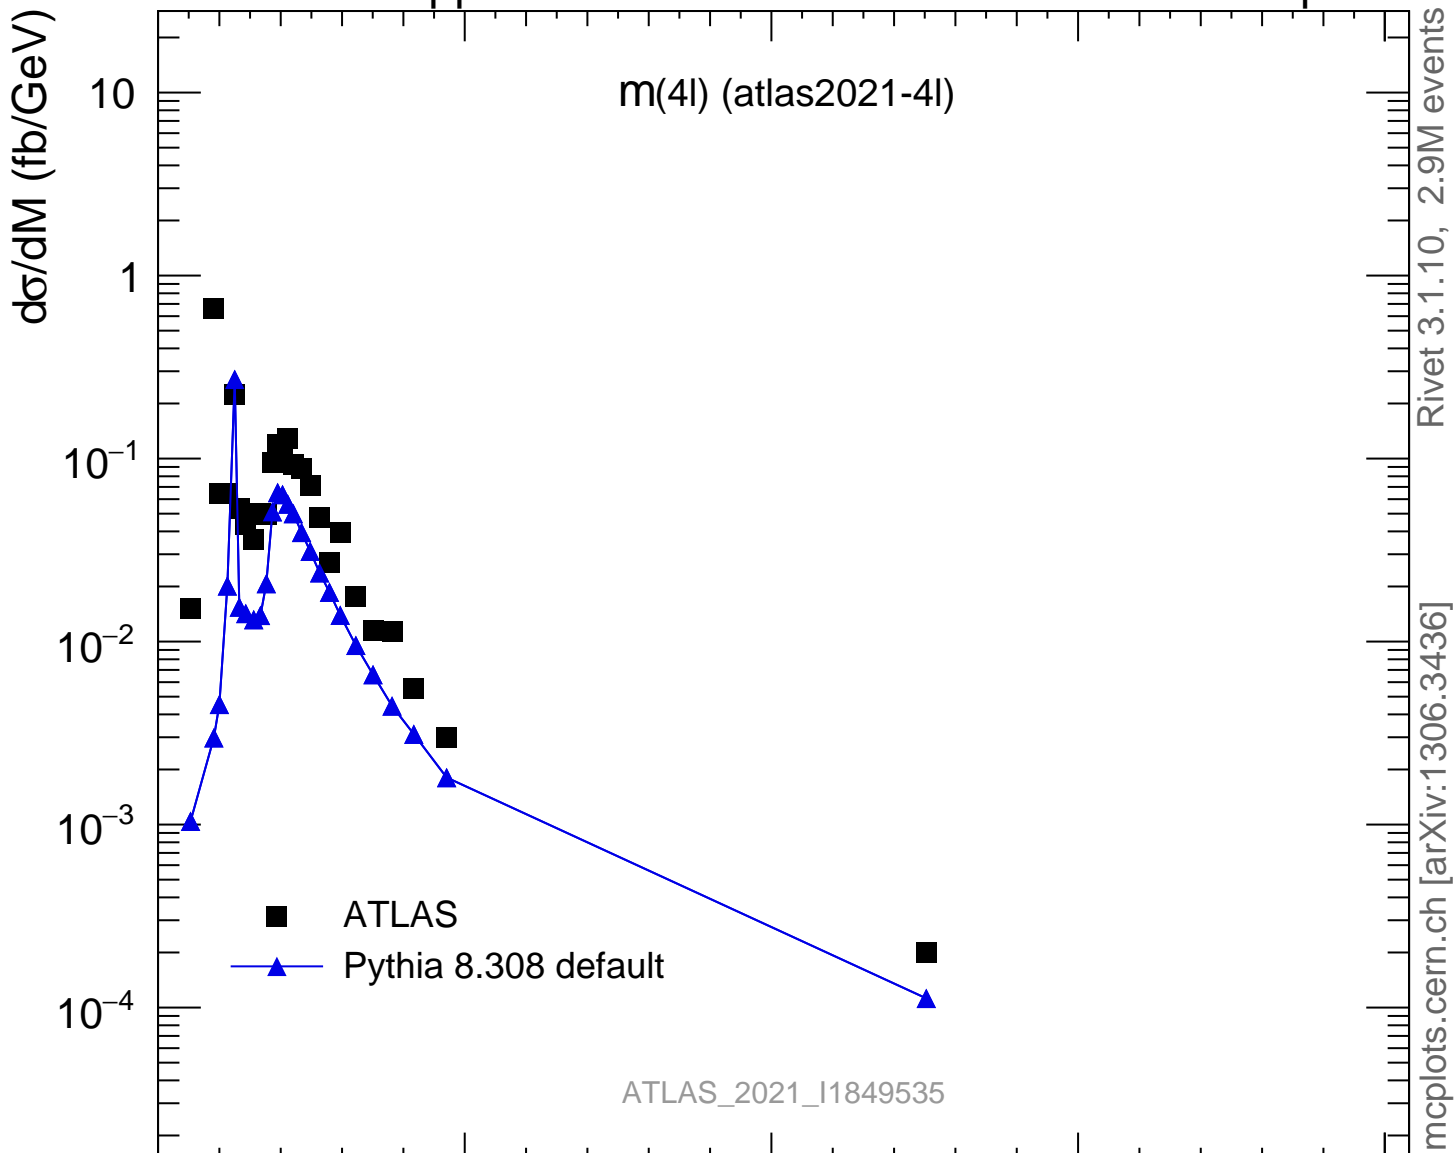

13000 GeV pp

4-lepton

Rivet 3.1.10, 2.9M events
mcplots.cern.ch [arXiv:1306.3436]