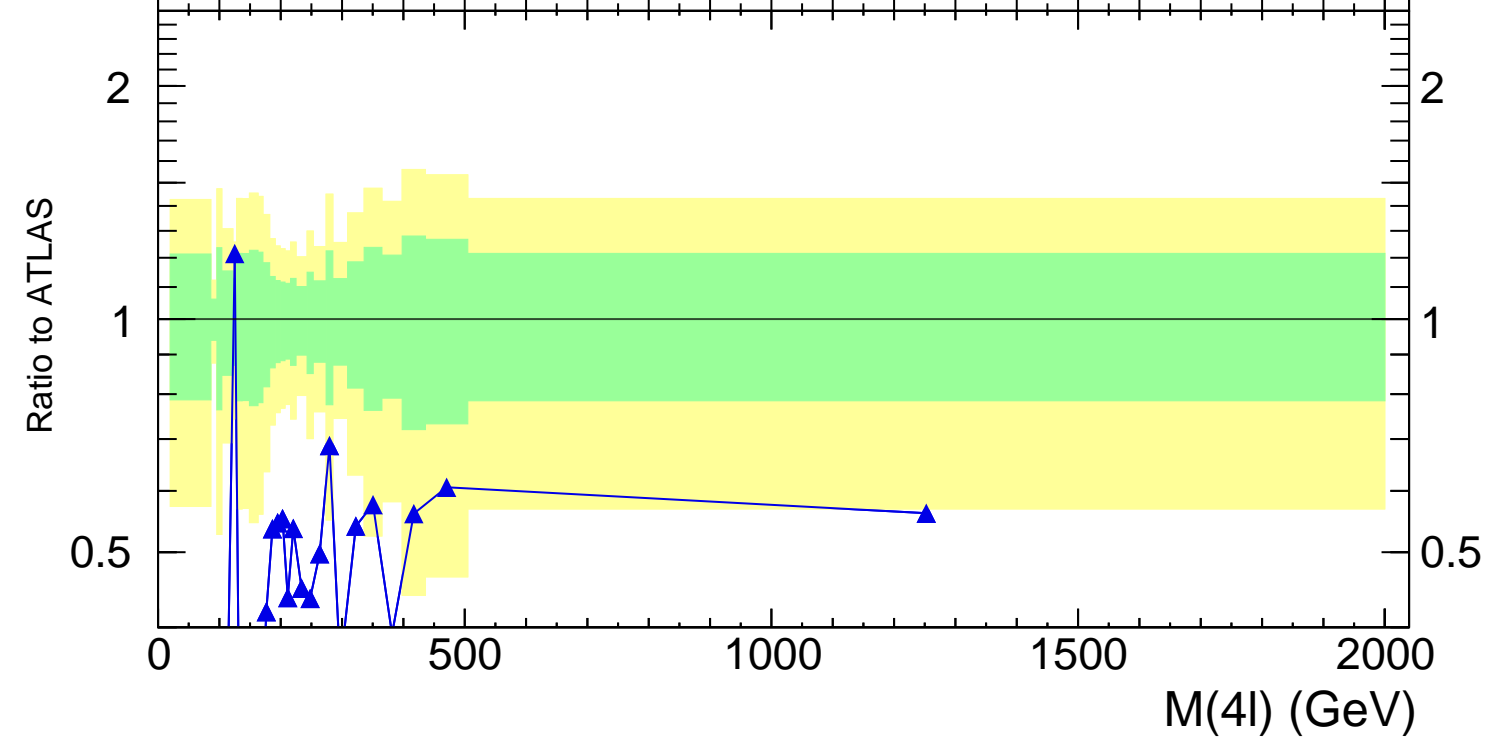

13000 GeV pp

4-lepton

Rivet 3.1.10, 2.9M events
mcplots.cern.ch [arXiv:1306.3436]