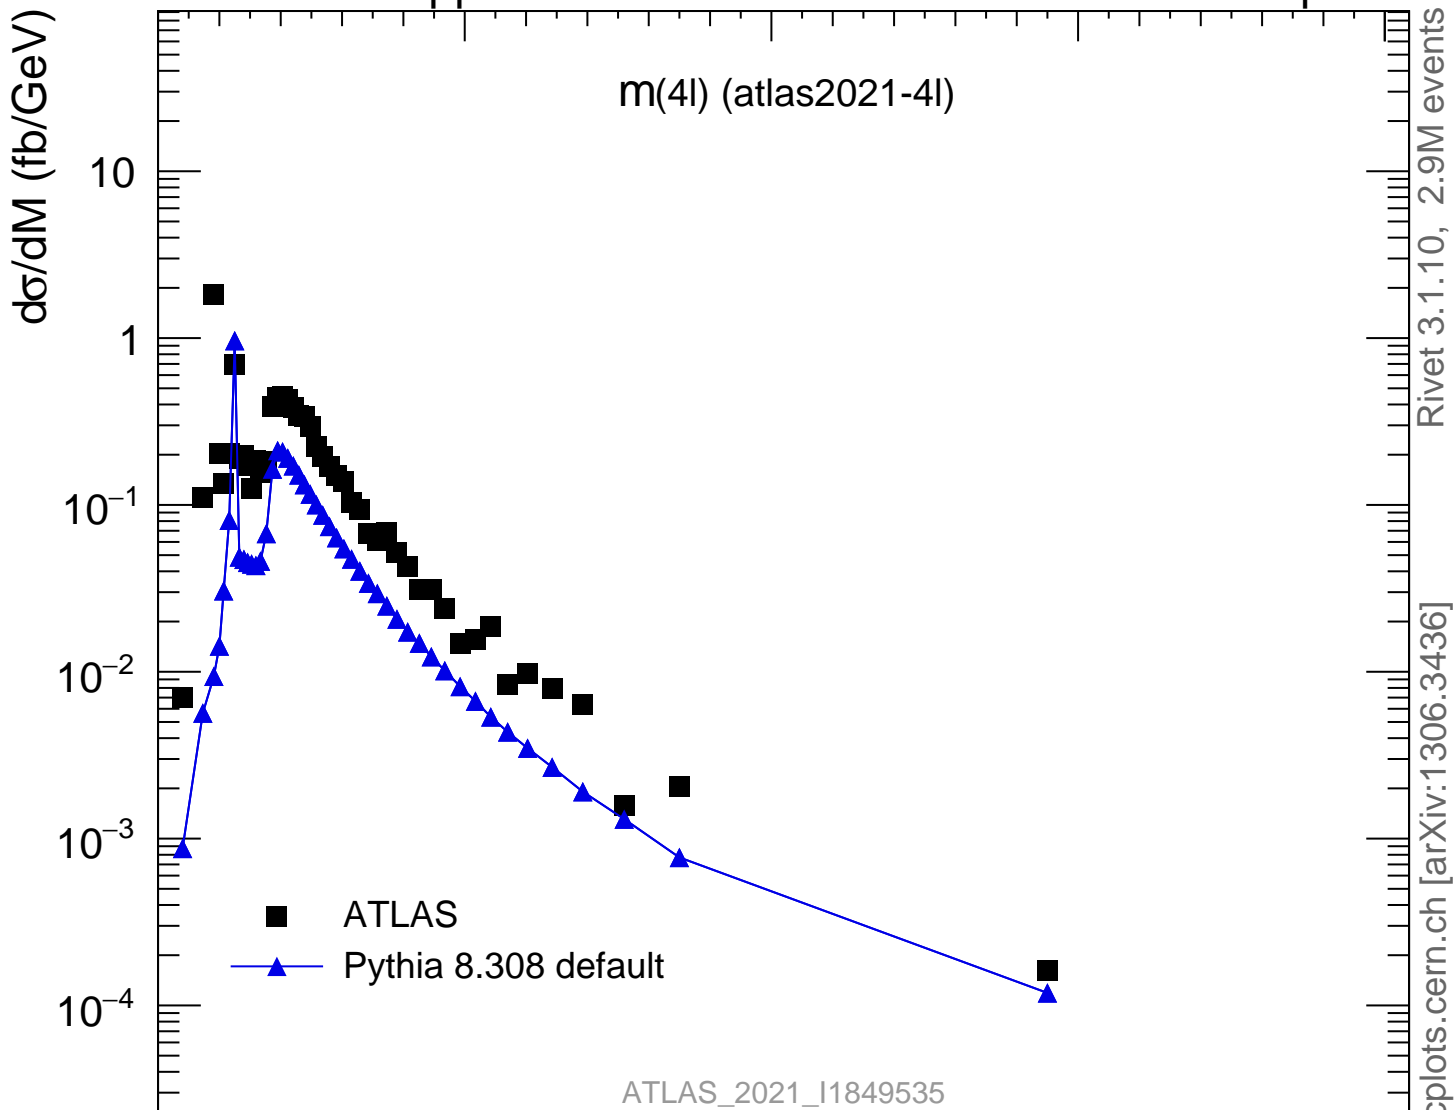

13000 GeV pp

4-lepton

Rivet 3.1.10, 2.9M events
mcplots.cern.ch [arXiv:1306.3436]