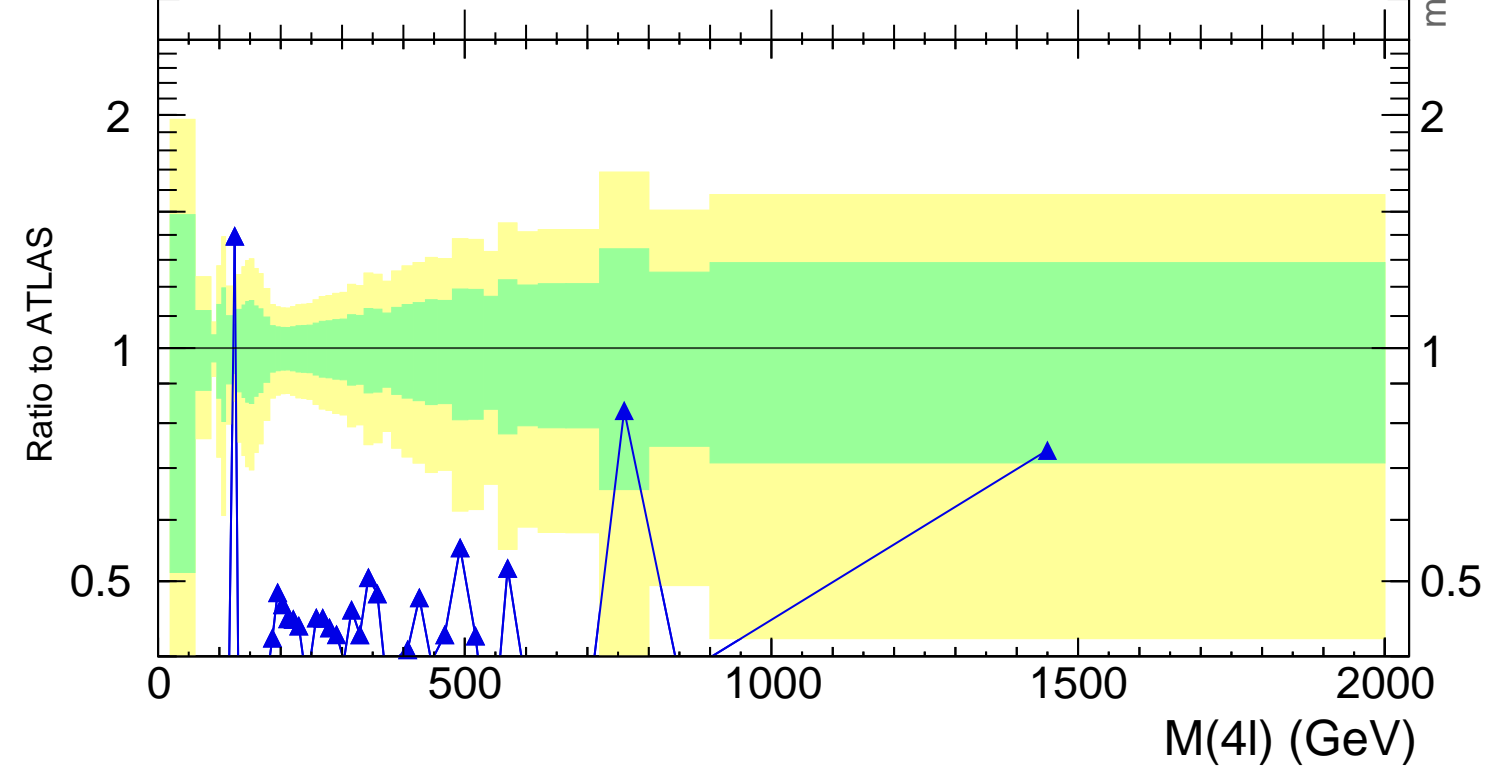

13000 GeV pp

4-lepton

Rivet 3.1.10, 2.9M events
mcplots.cern.ch [arXiv:1306.3436]