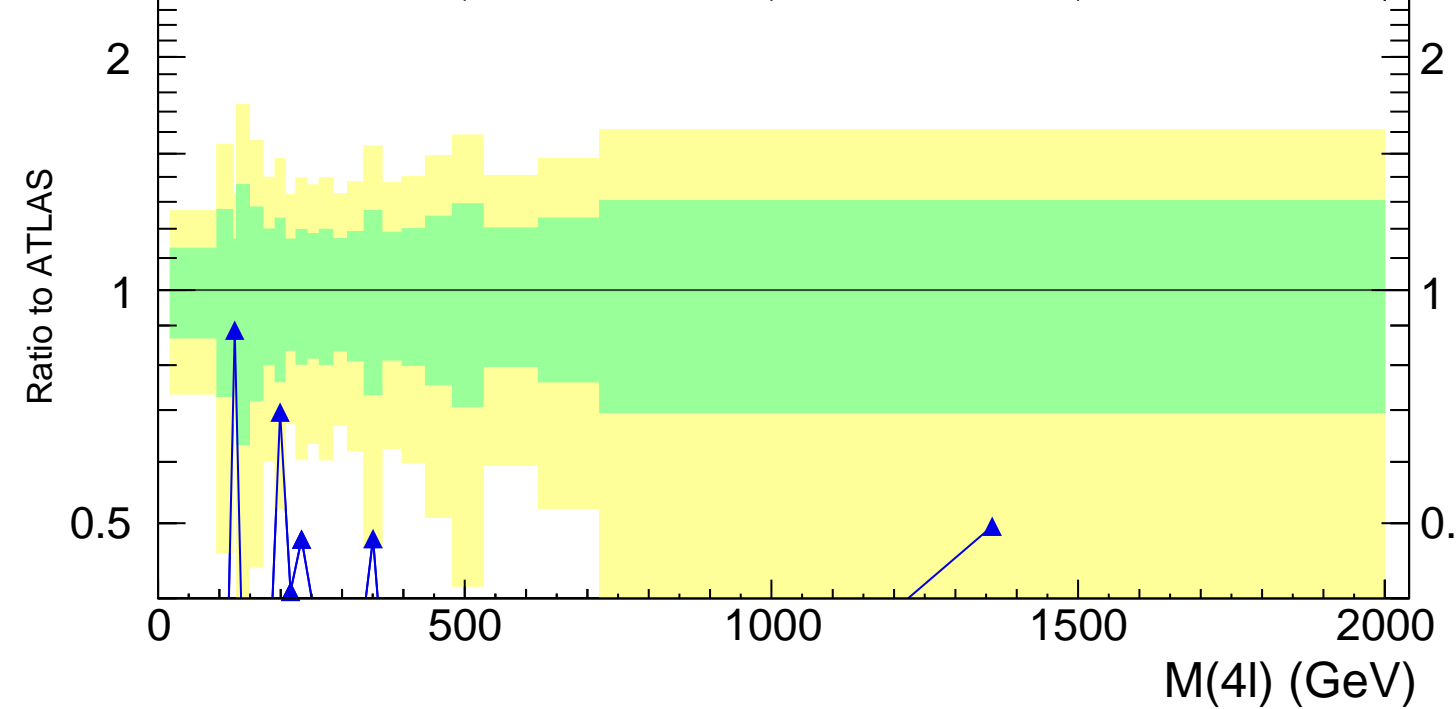

13000 GeV pp

4-lepton

Rivet 3.1.10, 2.9M events
mcplots.cern.ch [arXiv:1306.3436]