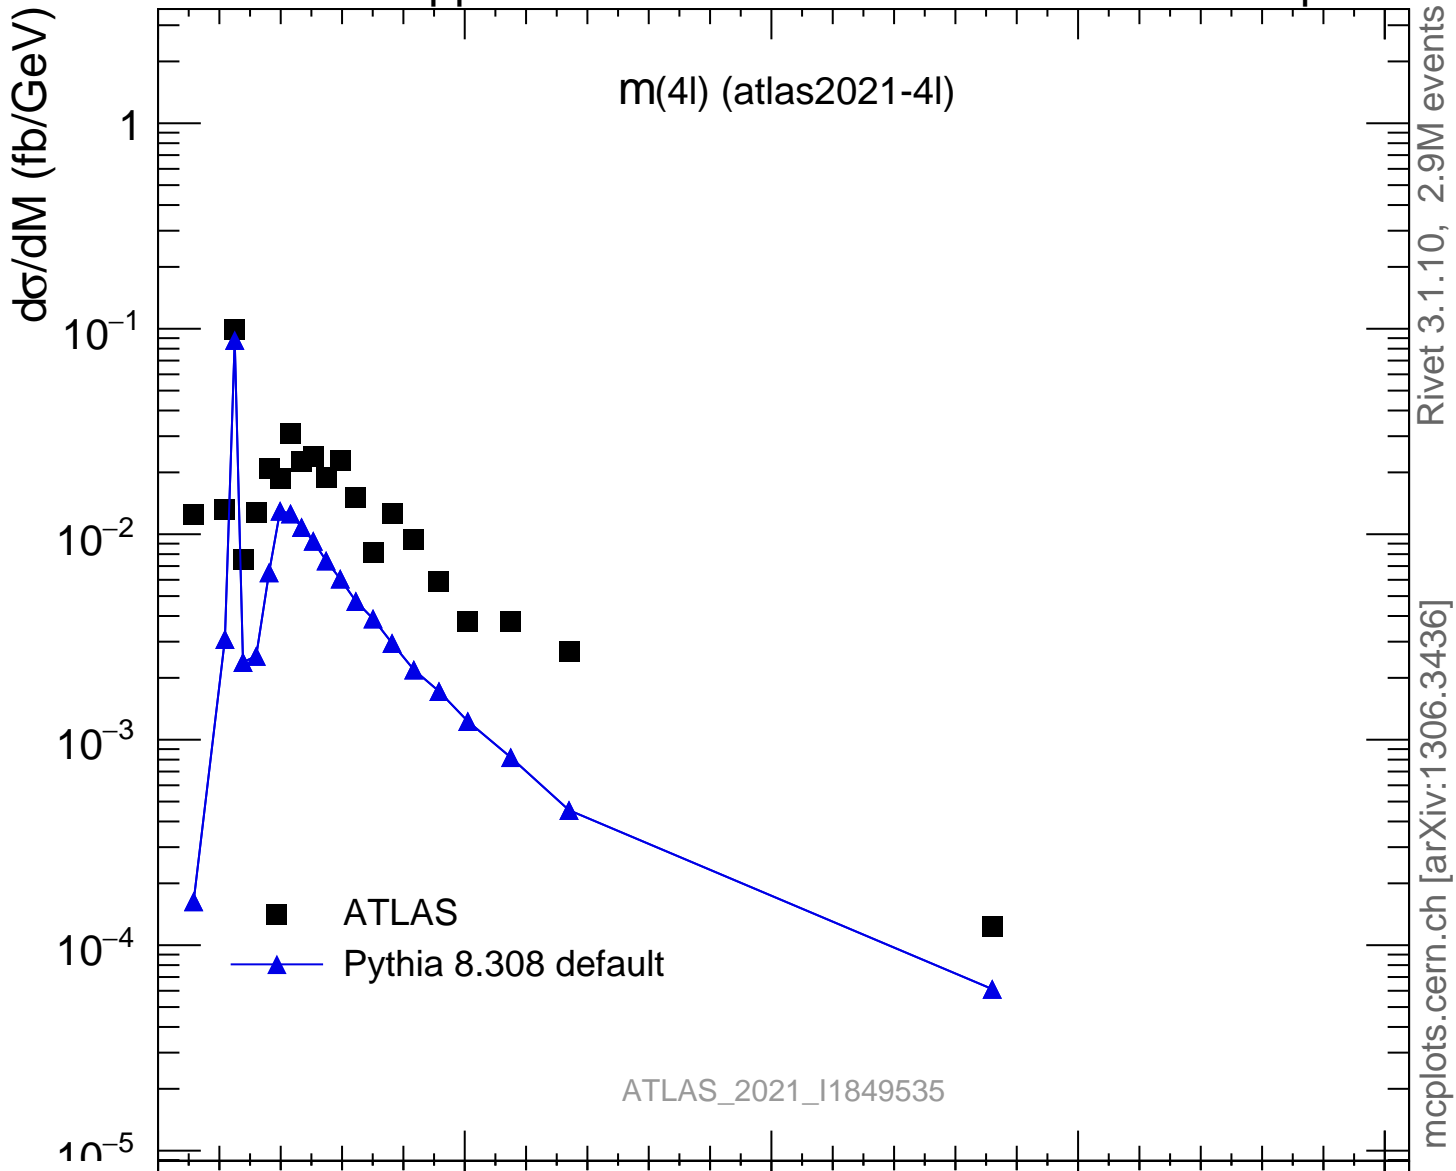

13000 GeV pp

4-lepton

Rivet 3.1.10, 2.9M events
mcplots.cern.ch [arXiv:1306.3436]