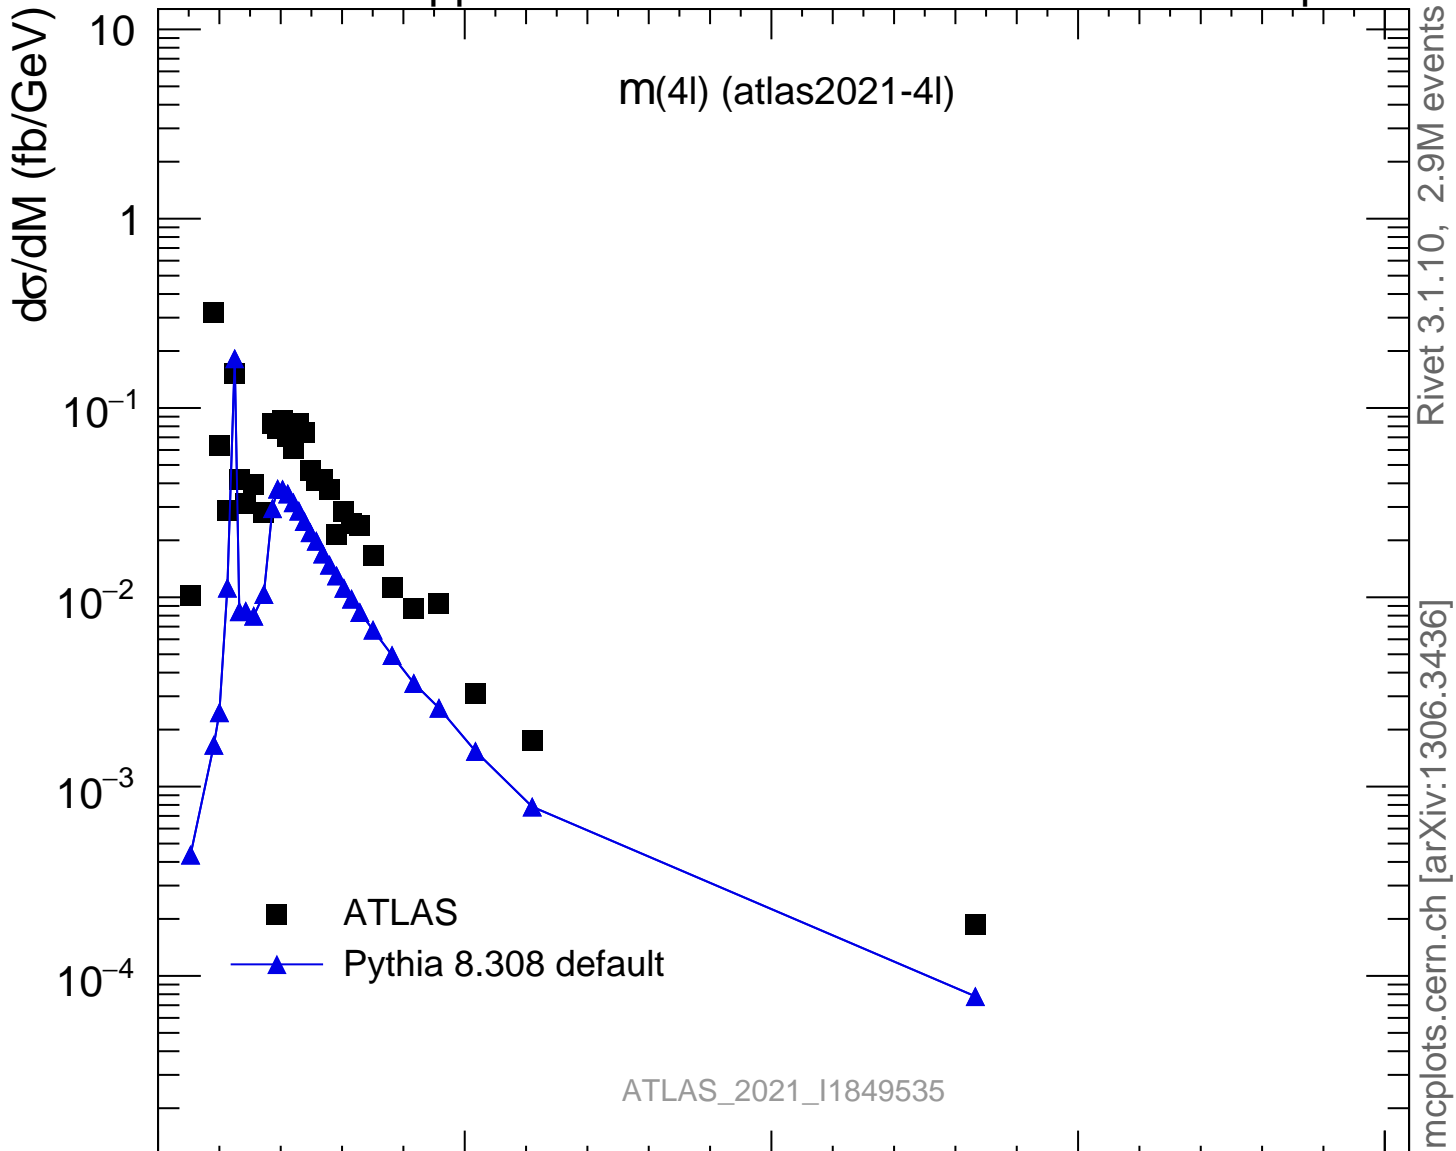

13000 GeV pp

4-lepton

Rivet 3.1.10, 2.9M events  
mcplots.cern.ch [arXiv:1306.3436]