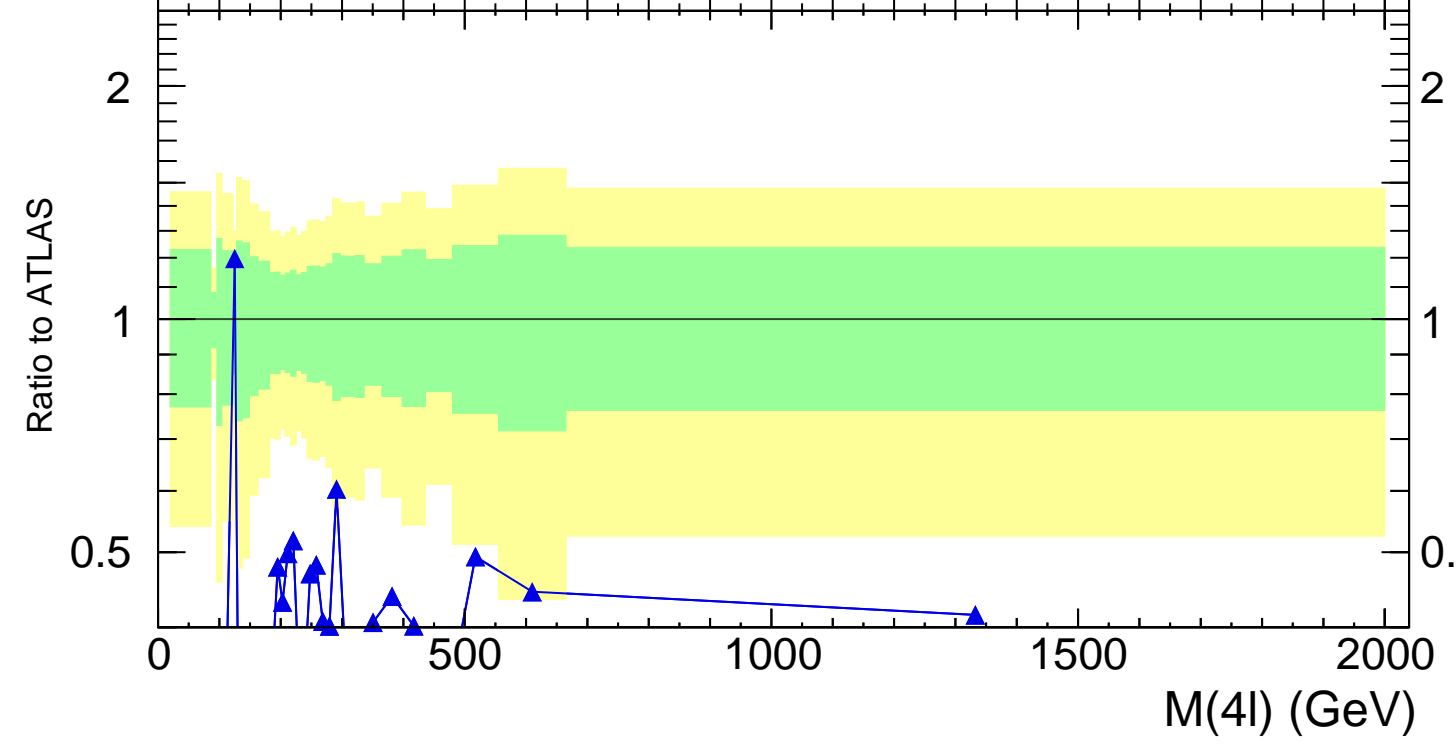

13000 GeV pp

4-lepton

Rivet 3.1.10, 2.9M events  
mcplots.cern.ch [arXiv:1306.3436]