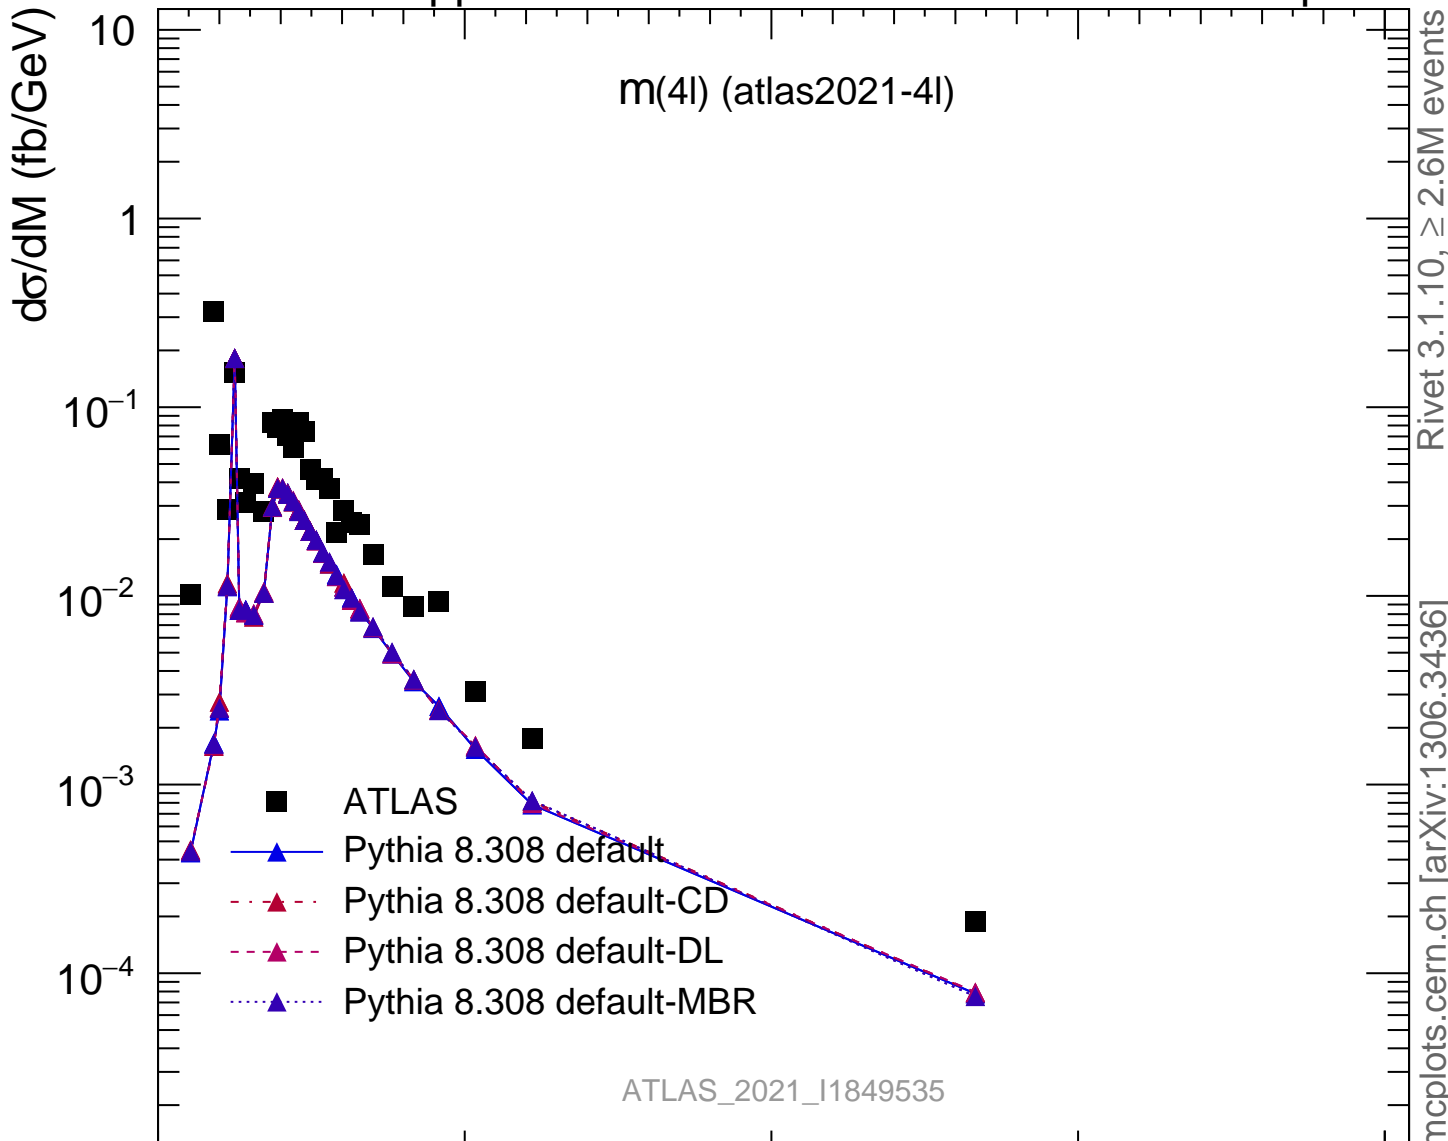

13000 GeV pp

4-lepton

Rivet 3.1.10, ≥ 2.6M events
mcplots.cern.ch [arXiv:1306.3436]