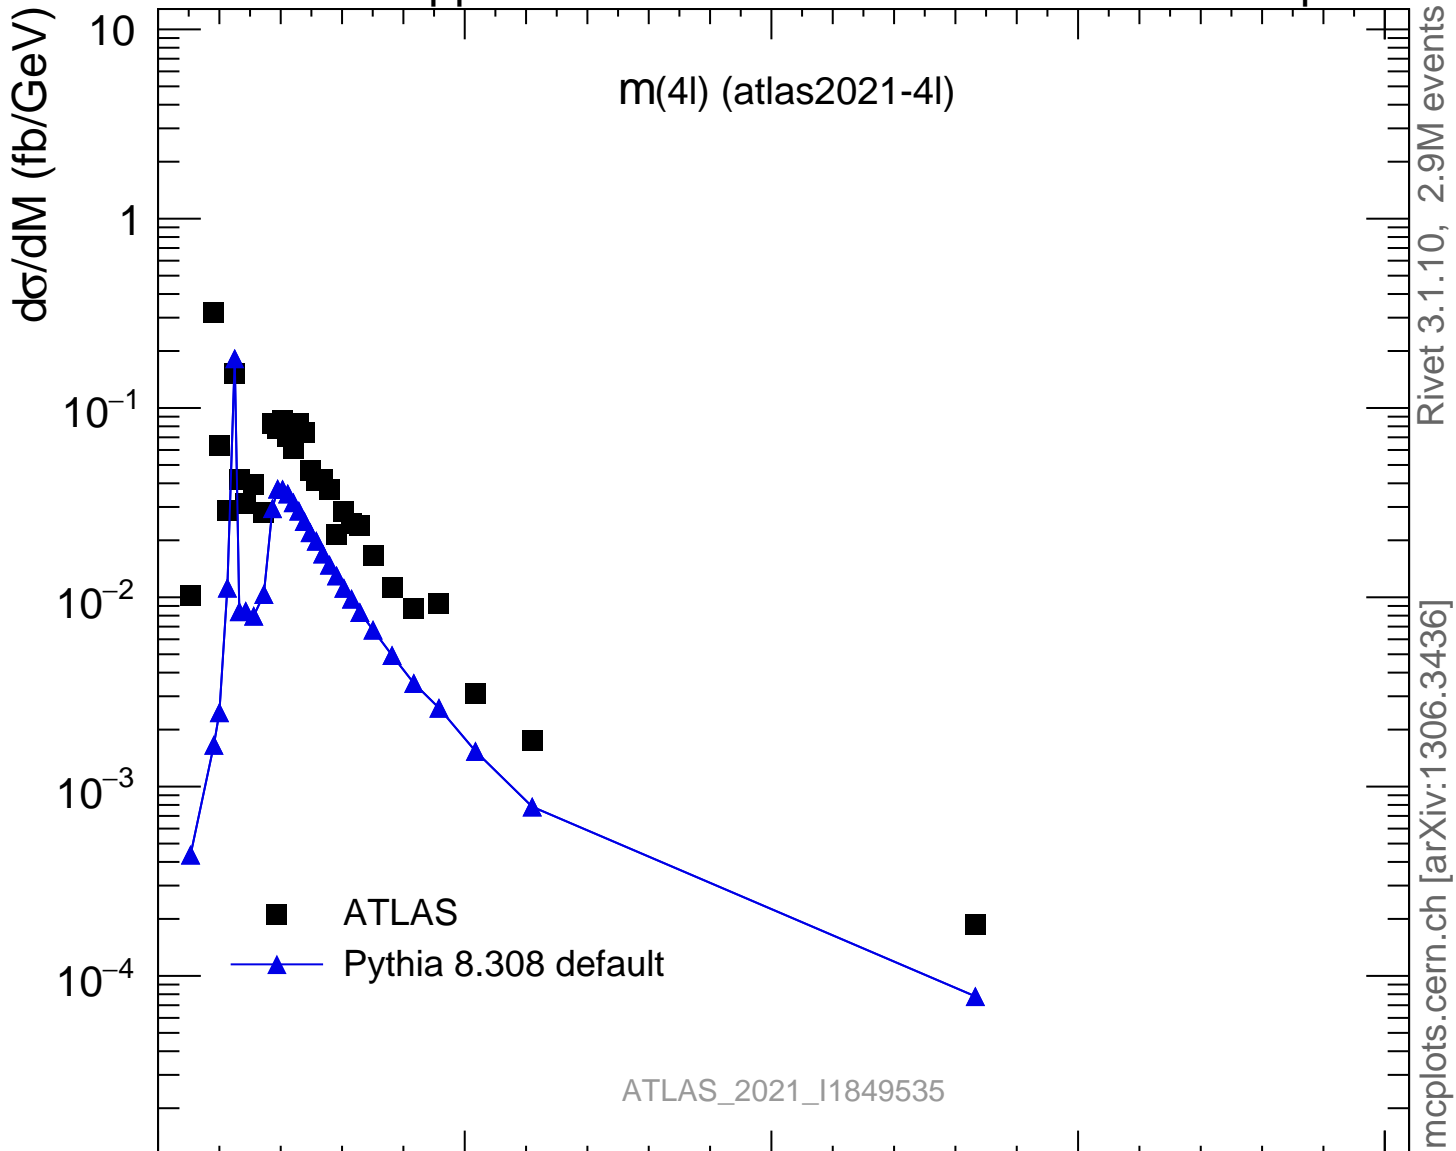

13000 GeV pp

4-lepton

Rivet 3.1.10, 2.9M events
mcplots.cern.ch [arXiv:1306.3436]