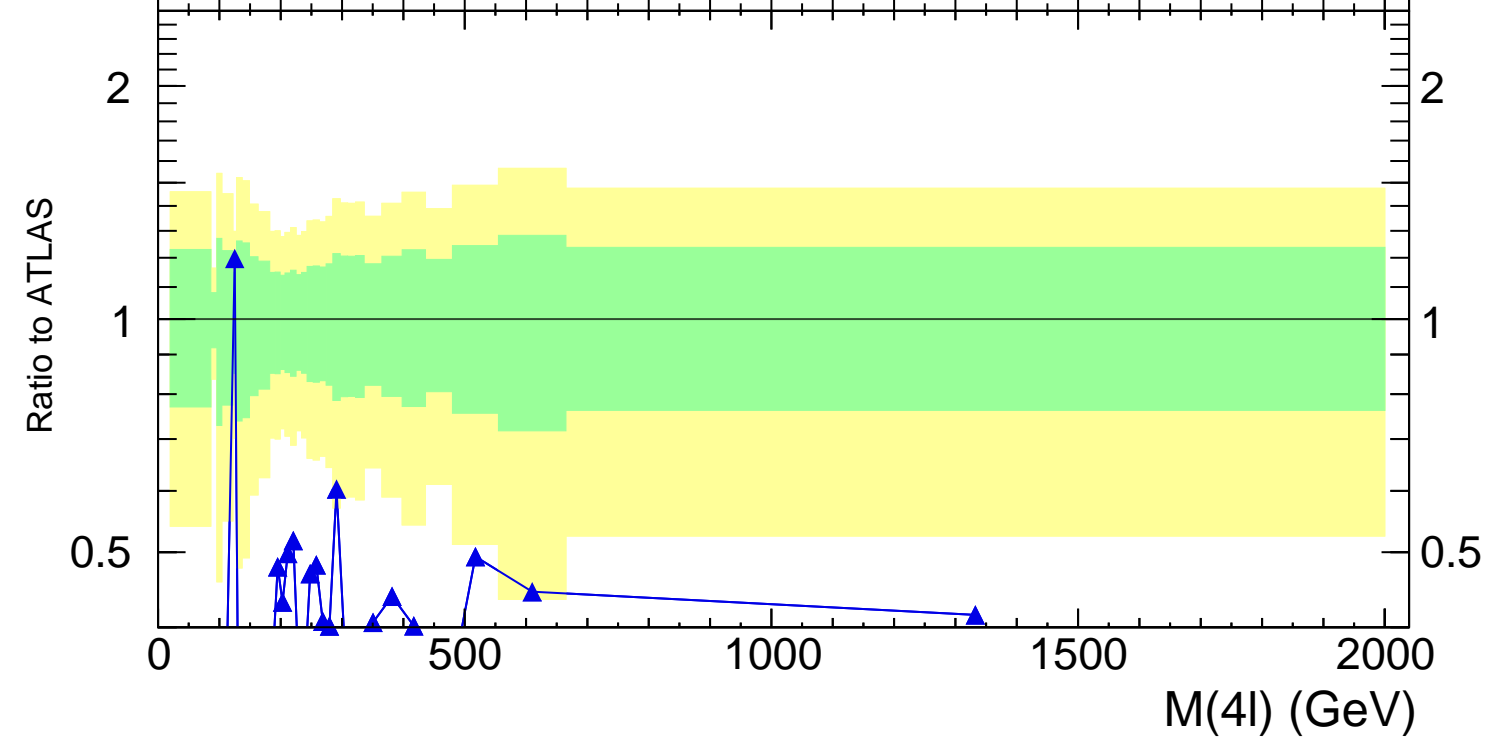

13000 GeV pp

4-lepton

Rivet 3.1.10, 2.9M events
mcplots.cern.ch [arXiv:1306.3436]