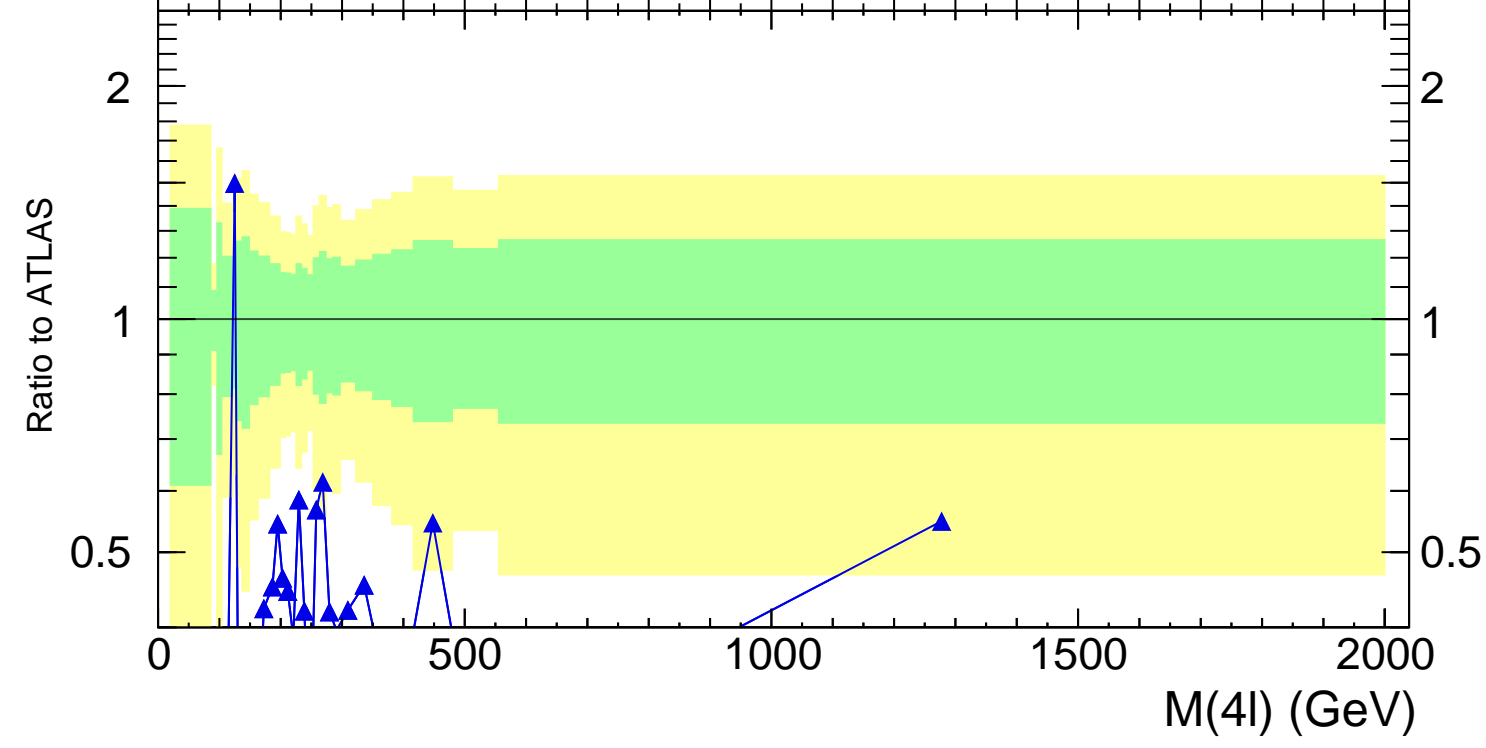

13000 GeV pp

4-lepton

Rivet 3.1.10, 2.9M events
mcplots.cern.ch [arXiv:1306.3436]