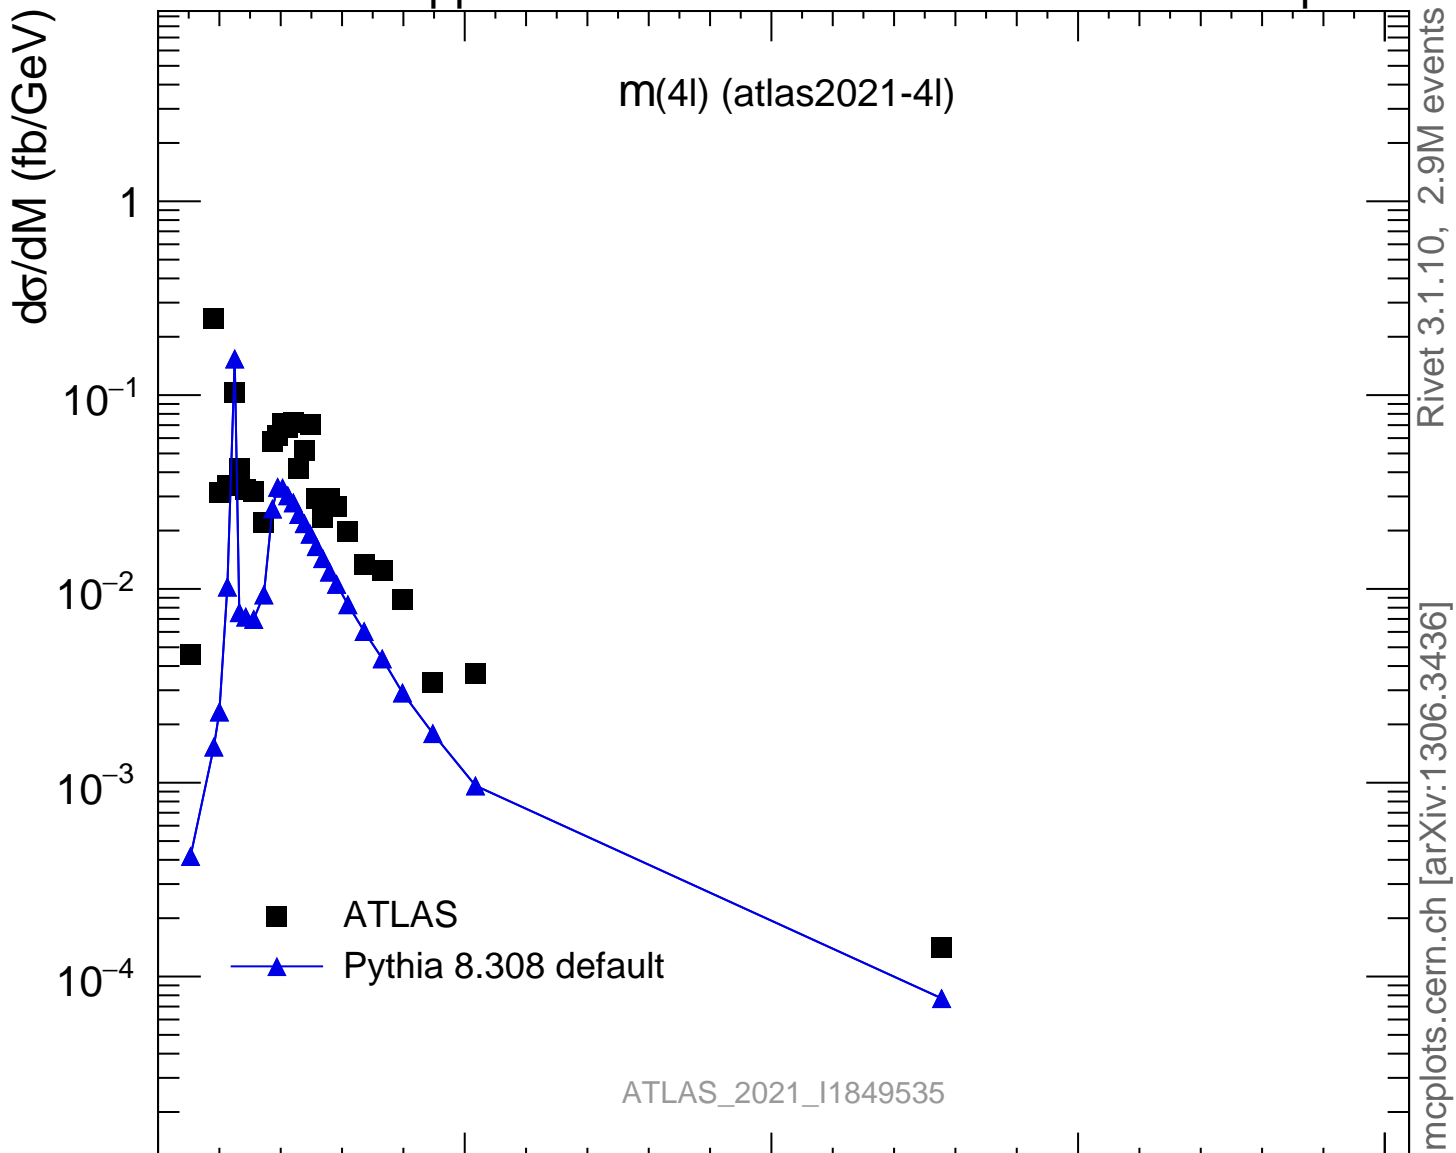

13000 GeV pp

4-lepton

Rivet 3.1.10, 2.9M events
mcplots.cern.ch [arXiv:1306.3436]