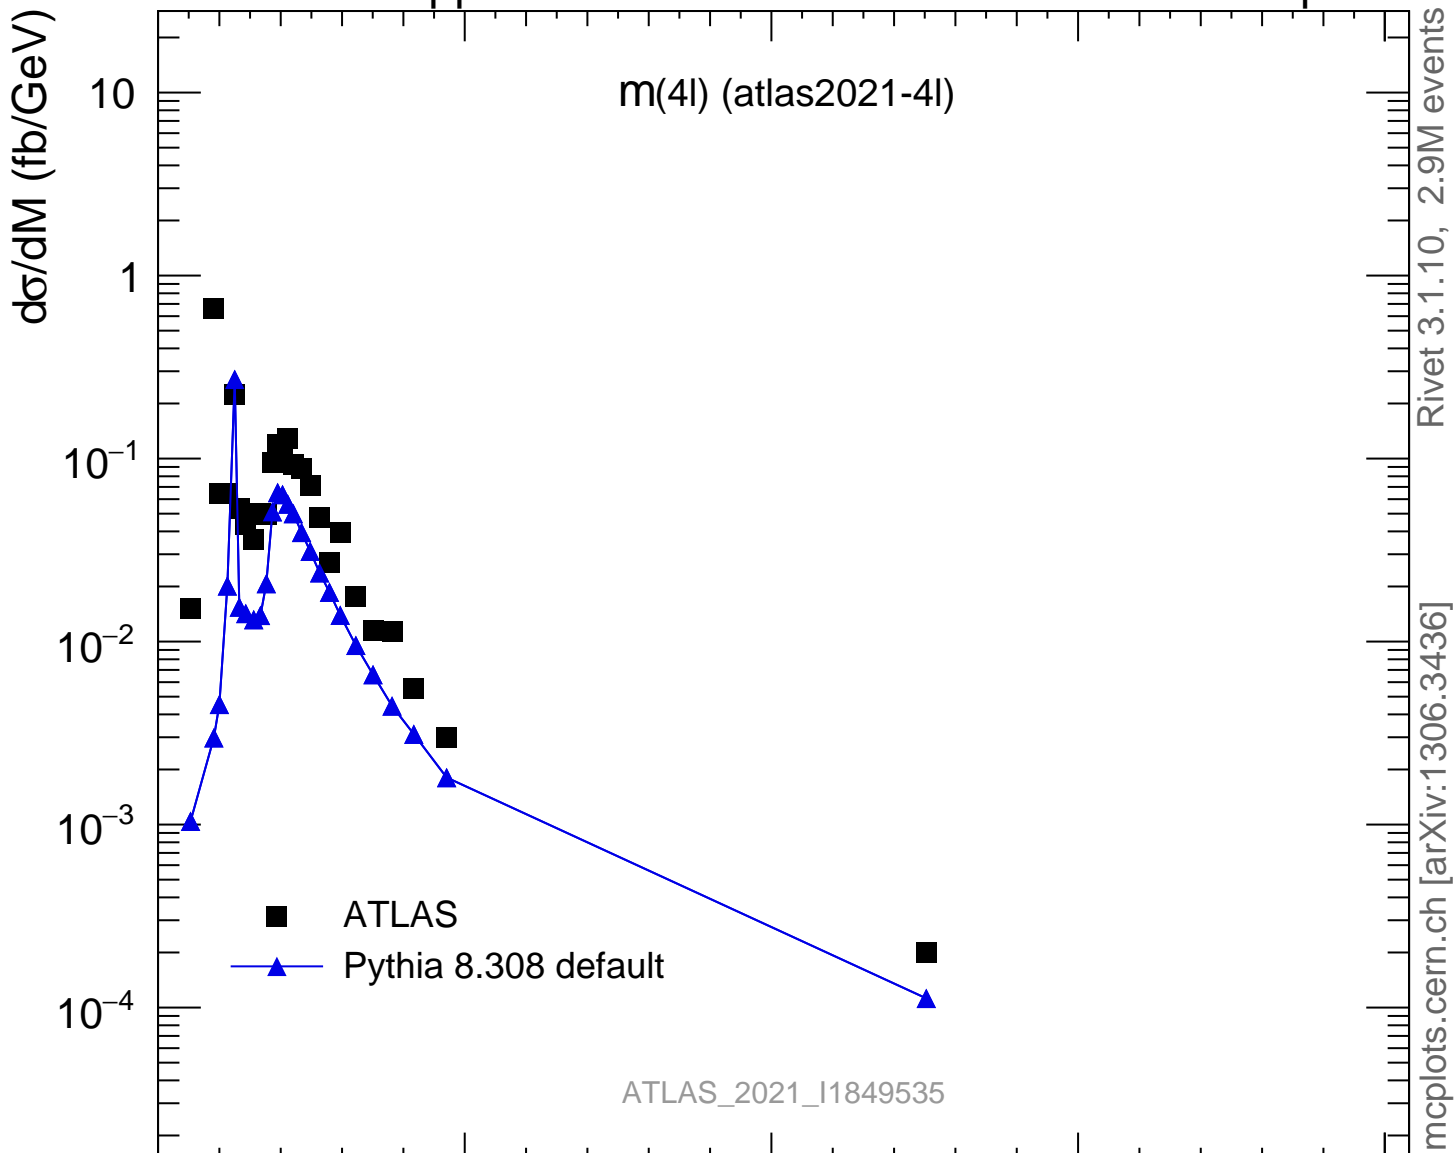

13000 GeV pp

4-lepton

Rivet 3.1.10, 2.9M events

mcplots.cern.ch [arXiv:1306.3436]