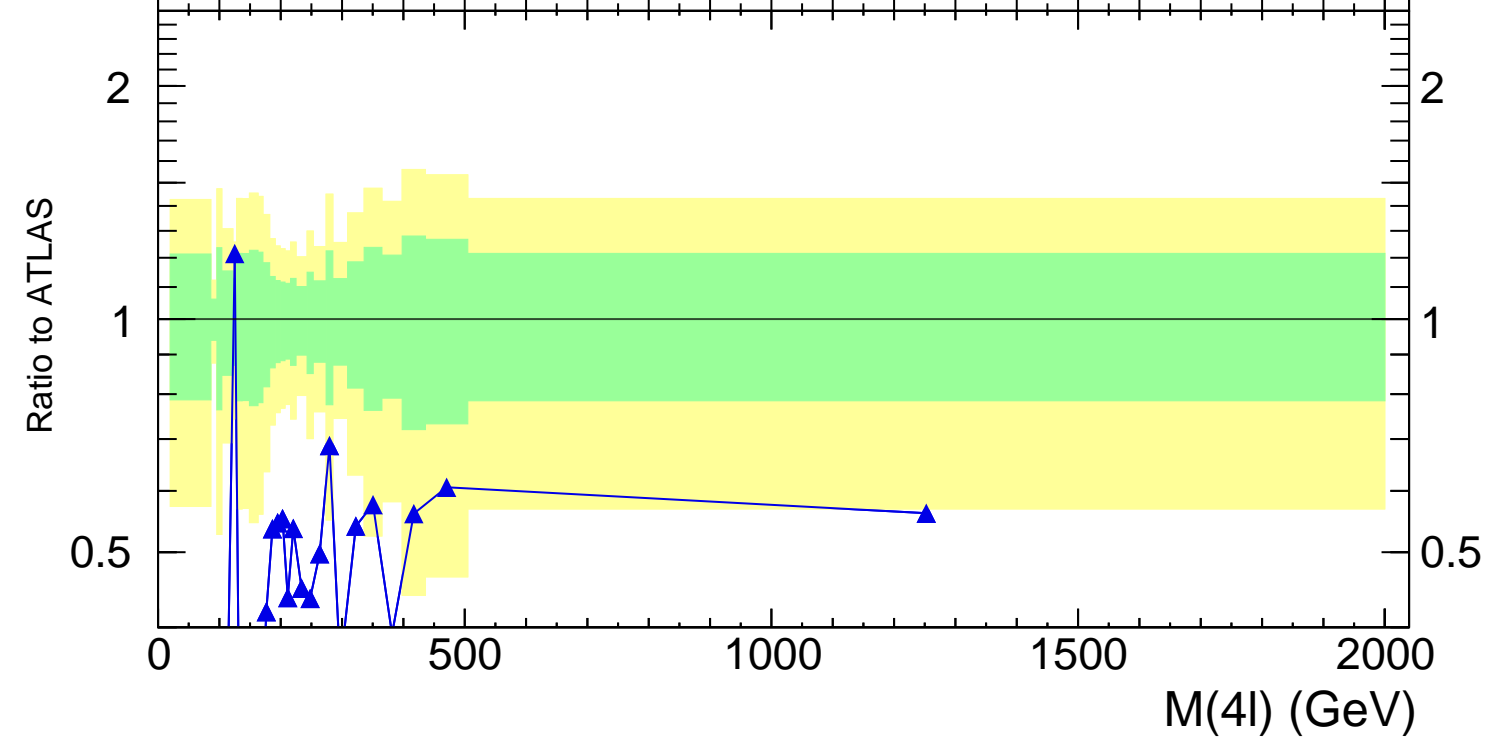

13000 GeV pp

4-lepton

Rivet 3.1.10, 2.9M events

mcplots.cern.ch [arXiv:1306.3436]