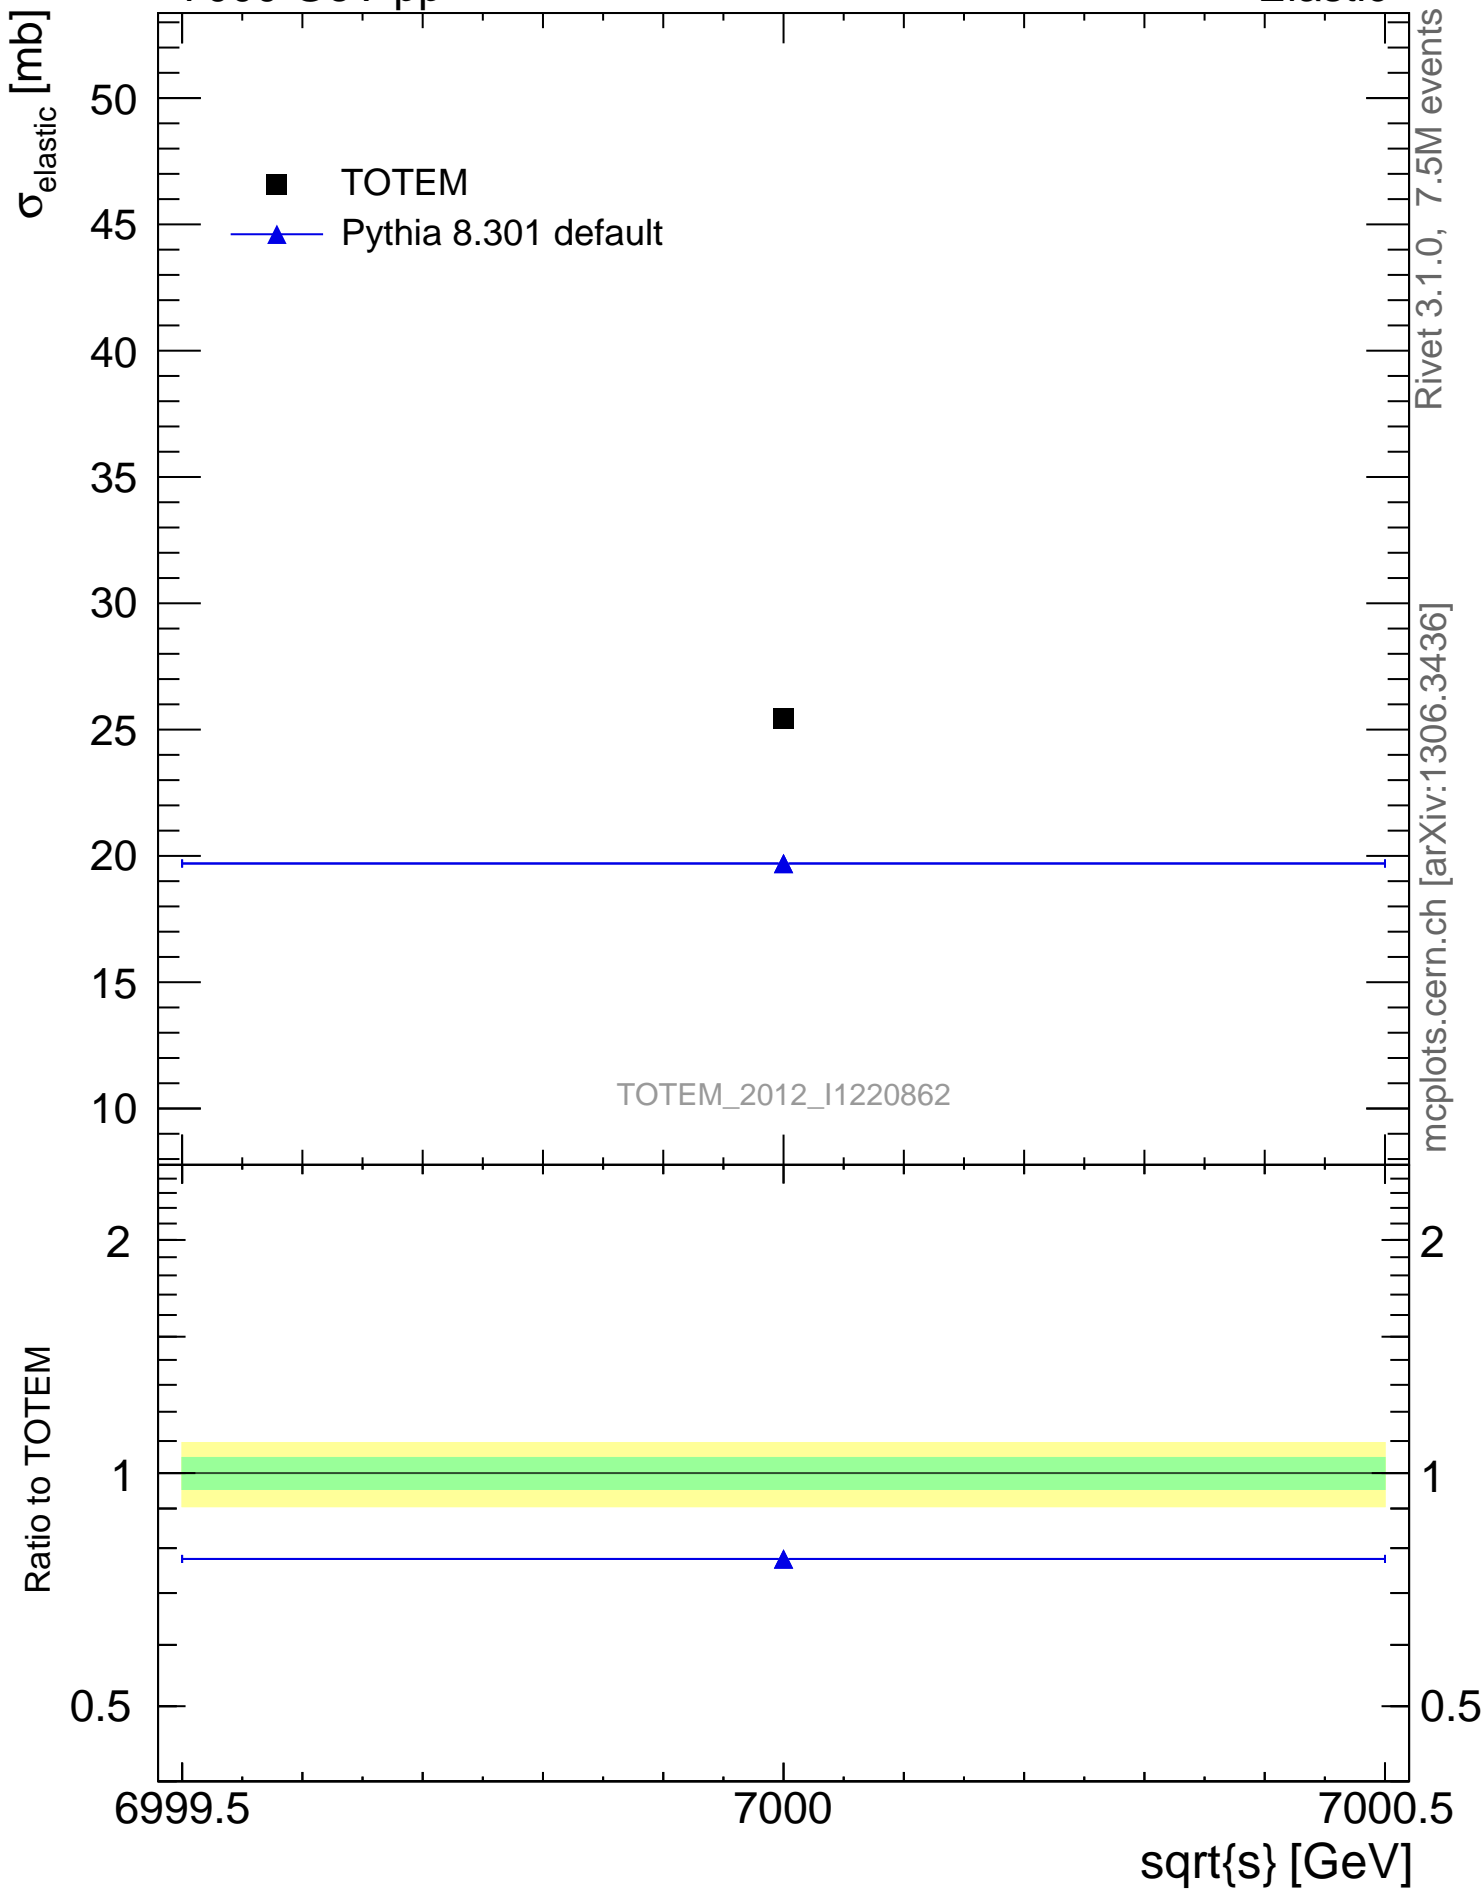

7000 GeV pp

Elastic

Rivet 3.1.0, 7.5M events  
mcplots.cern.ch [arXiv:1306.3436]