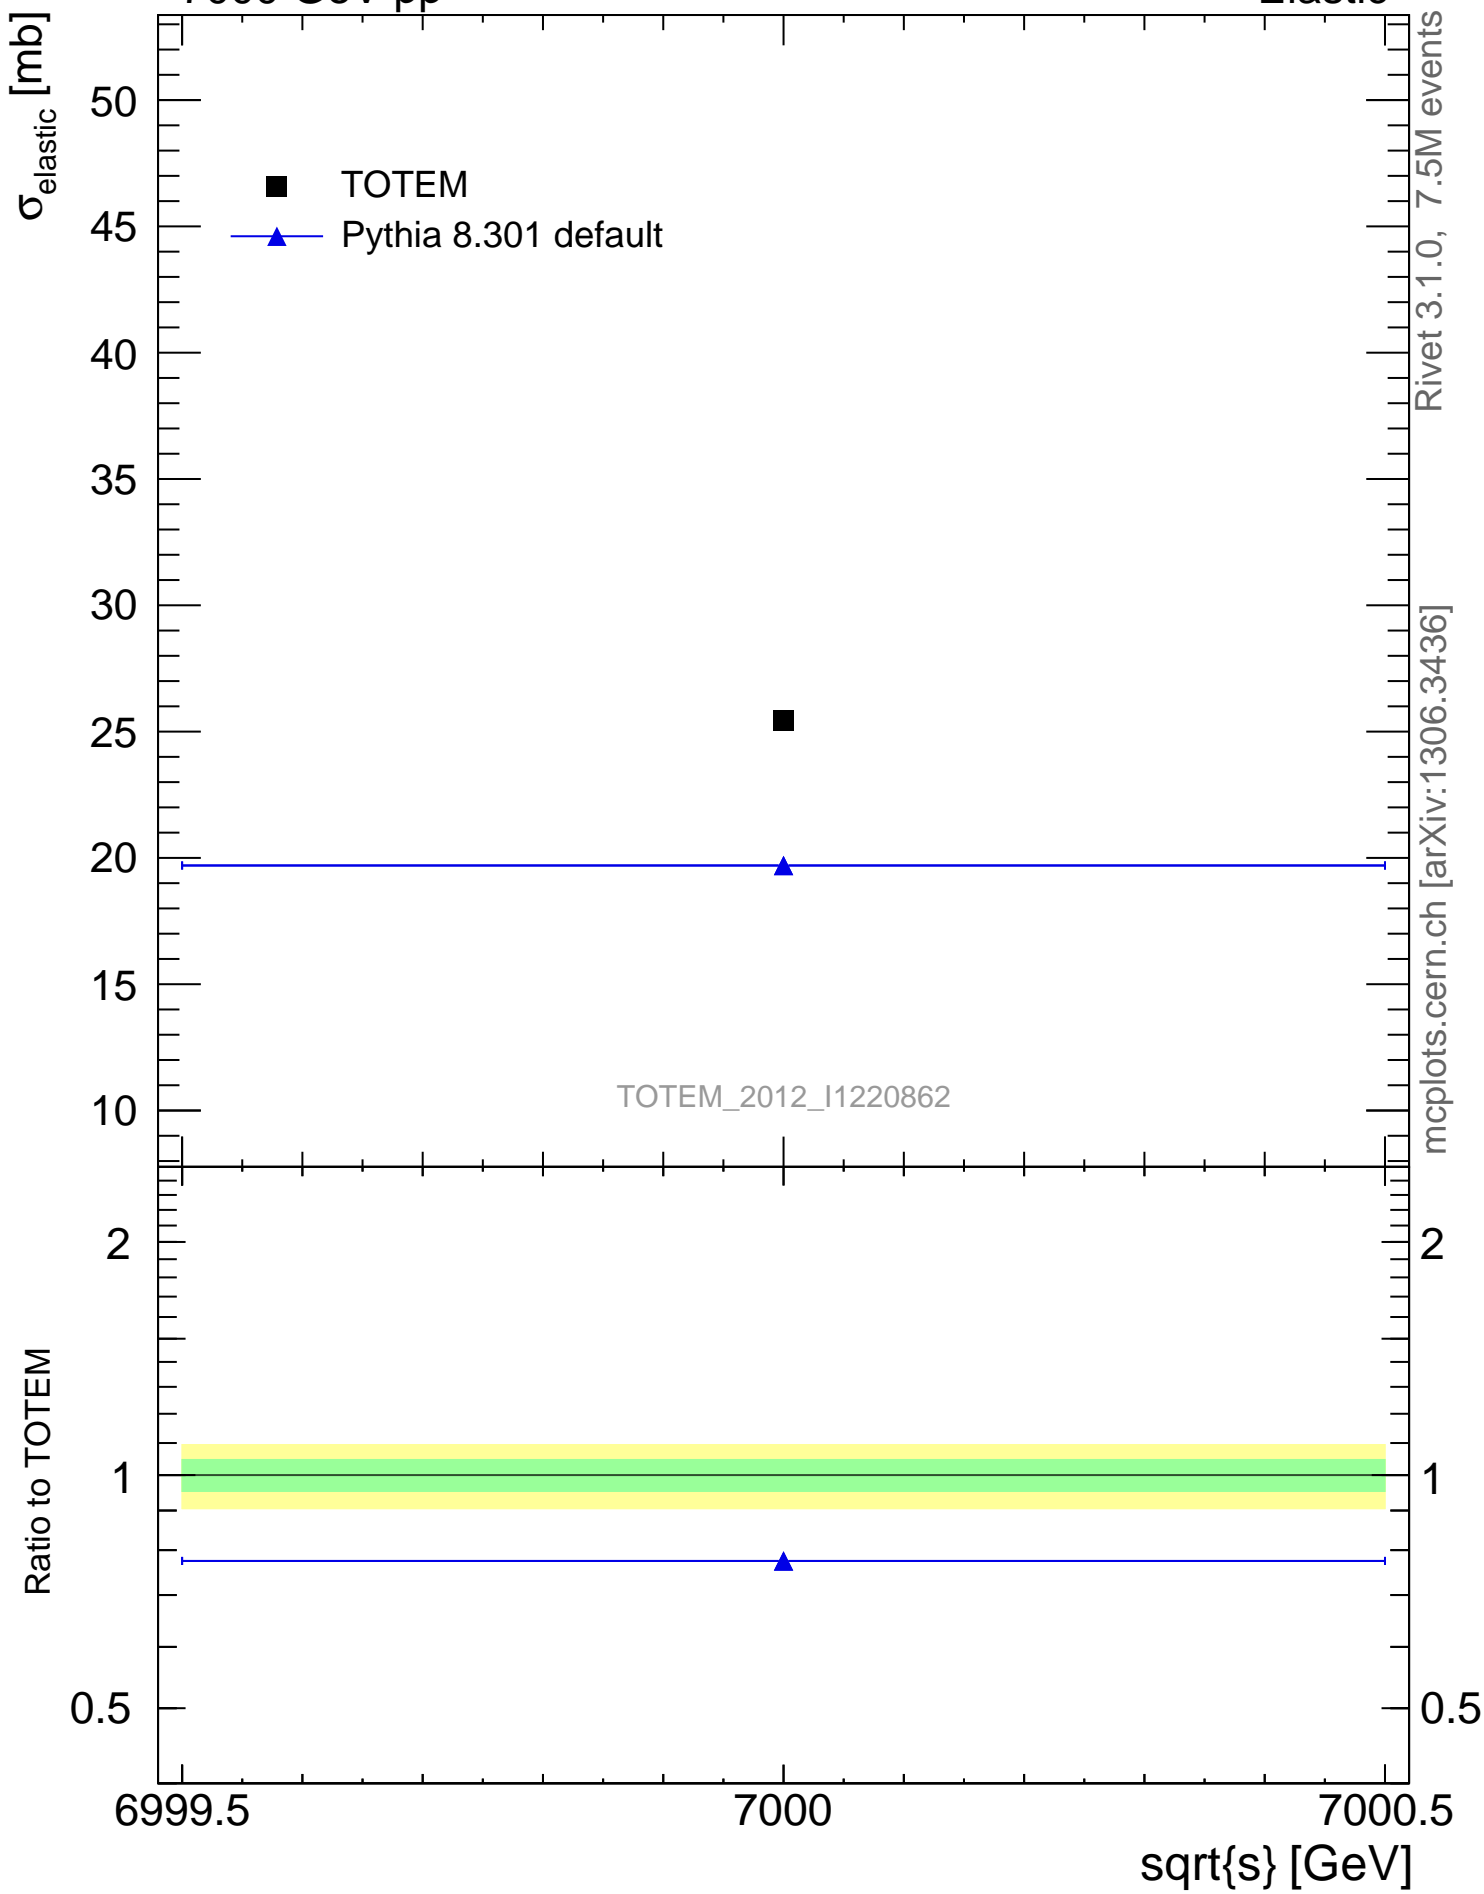

7000 GeV pp

Elastic

Rivet 3.1.0, 7.5M events
mcplots.cern.ch [arXiv:1306.3436]