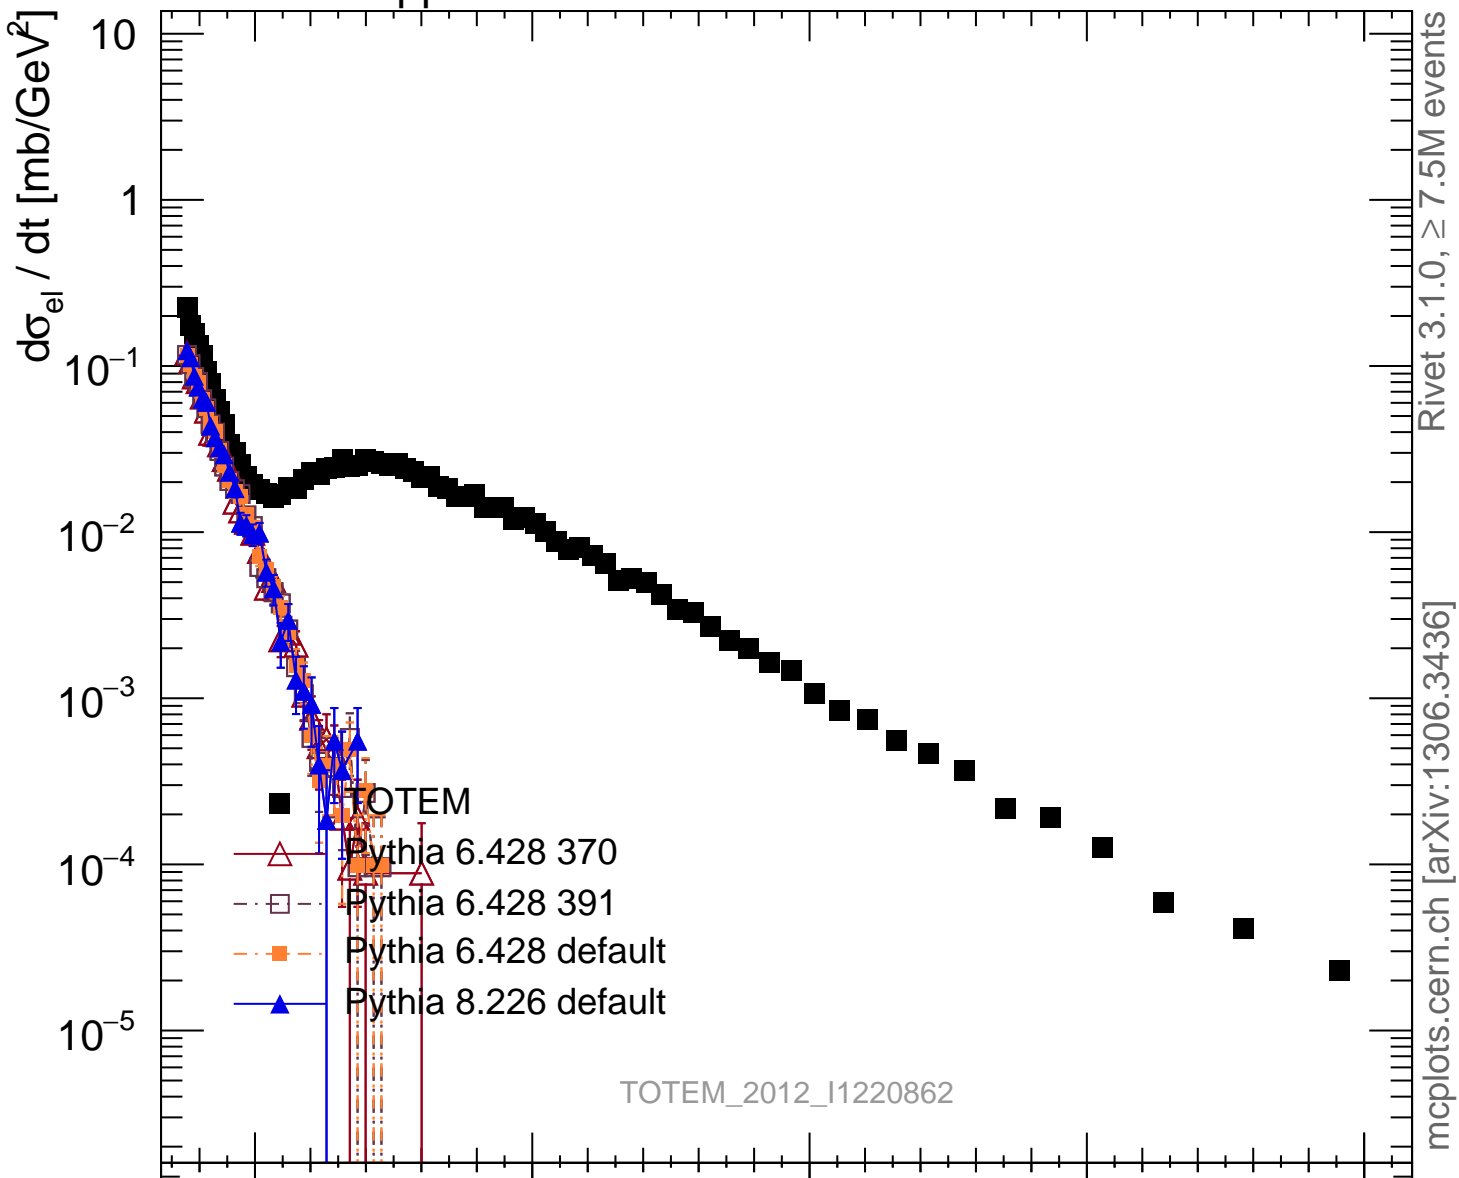

7000 GeV pp

Elastic

Rivet 3.1.0, ≥ 7.5M events

mcplots.cern.ch [arXiv:1306.3436]