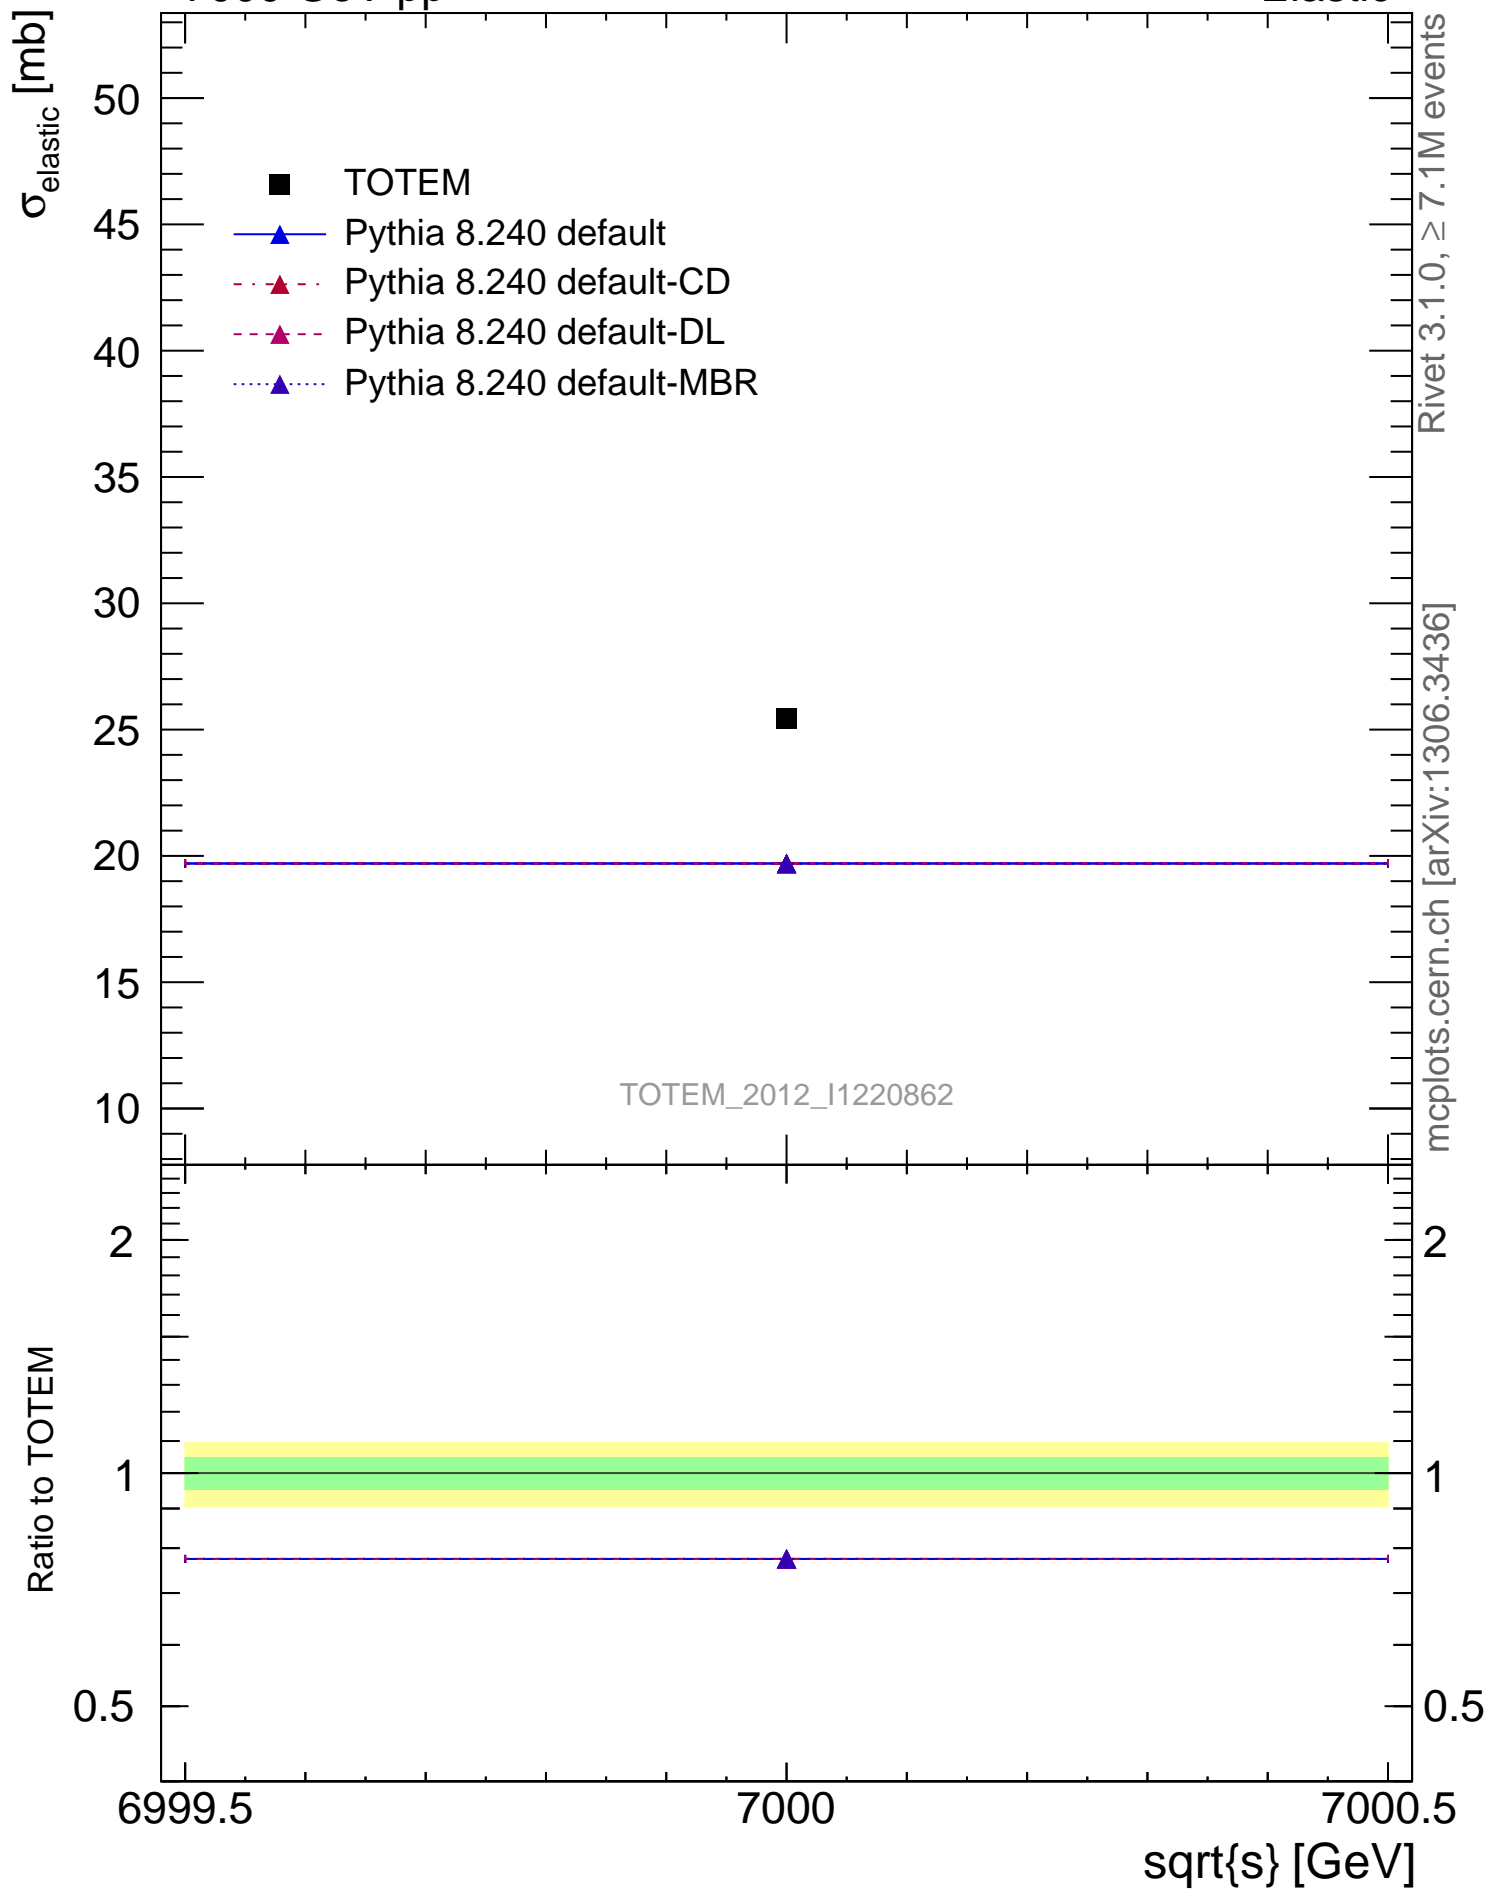

7000 GeV pp

Elastic

Rivet 3.1.0,  $\geq 7.1\text{M}$  events  
mcplots.cern.ch [arXiv:1306.3436]