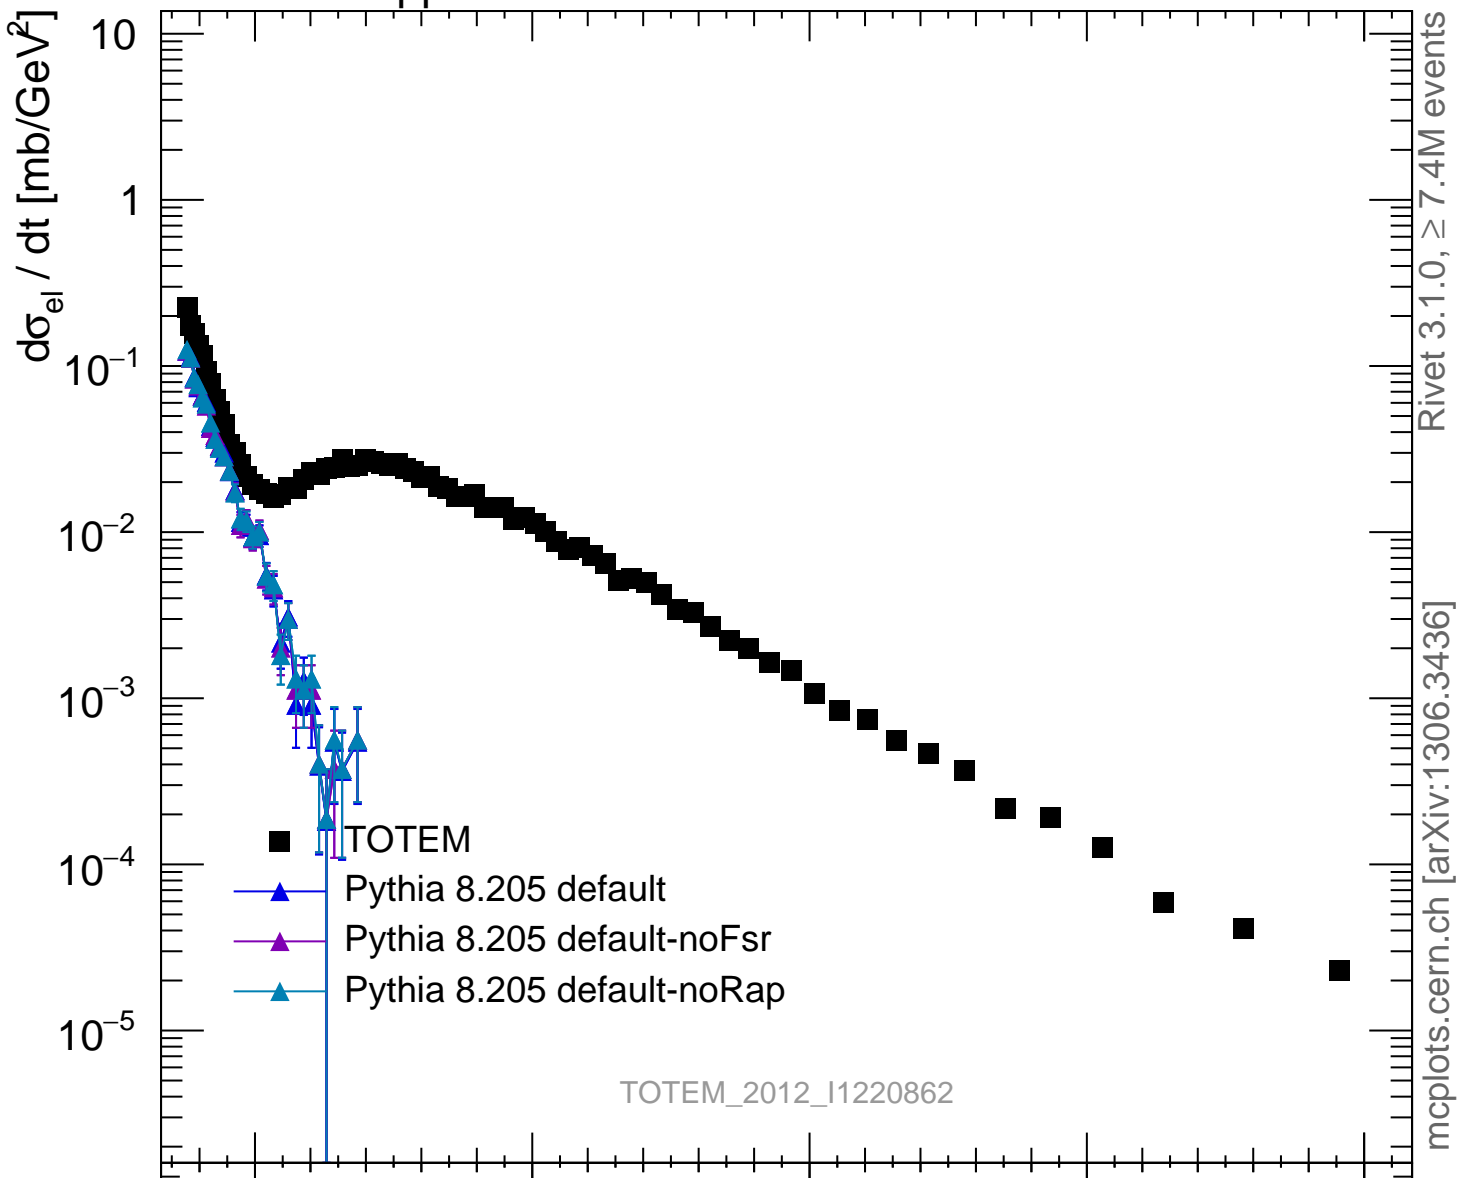

7000 GeV pp

Elastic

Rivet 3.1.0, ≥ 7.4M events

mcplots.cern.ch [arXiv:1306.3436]