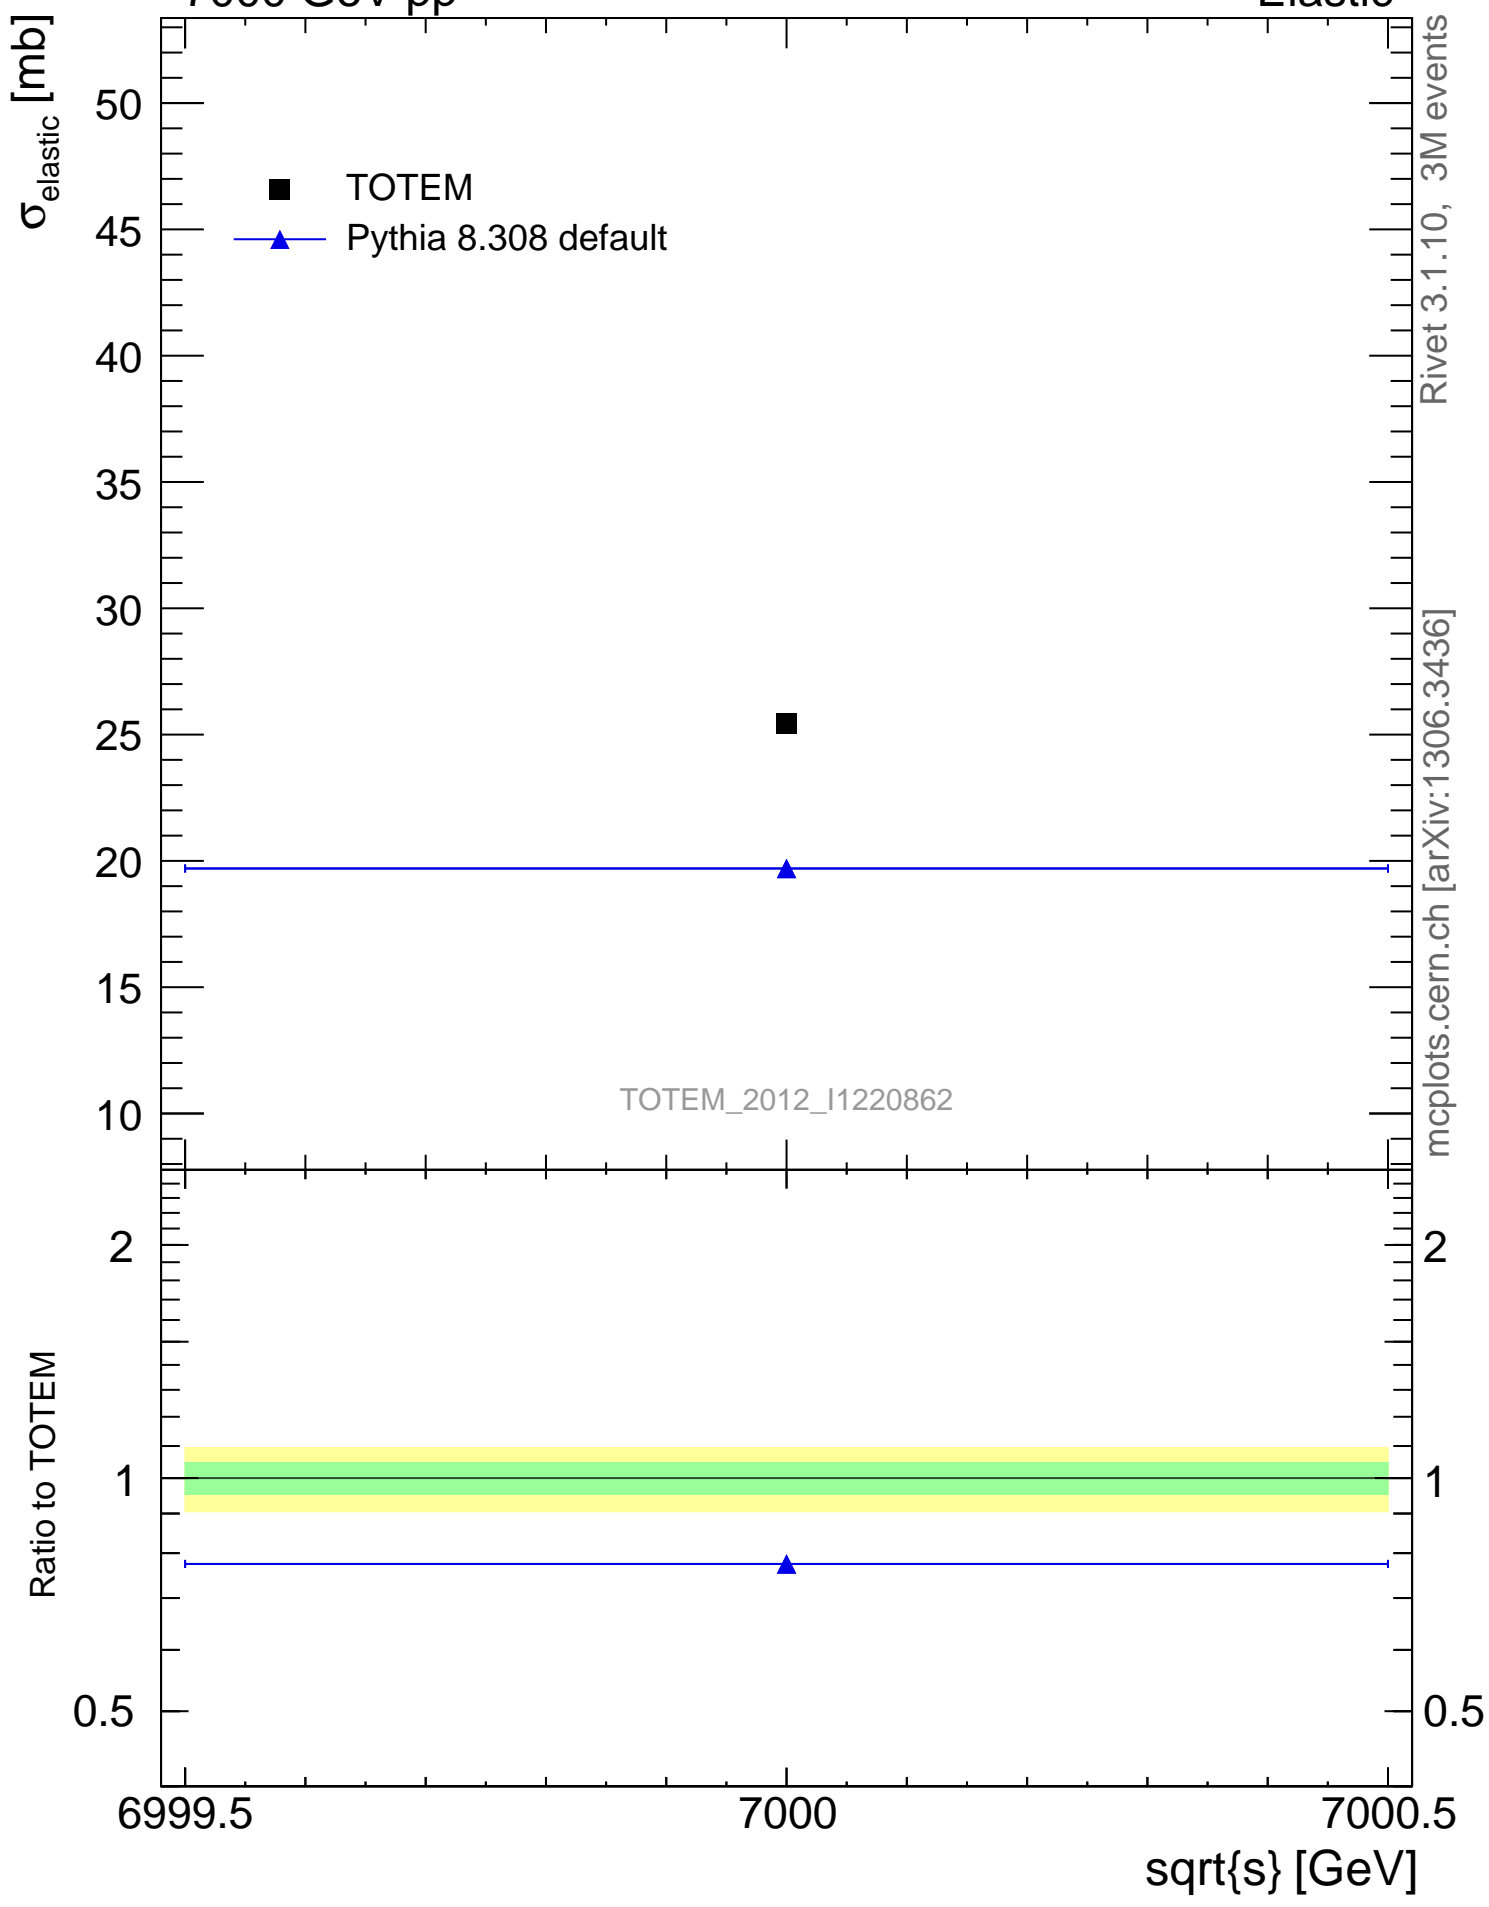

7000 GeV pp

Elastic

Rivet 3.1.10, 3M events  
mcplots.cern.ch [arXiv:1306.3436]