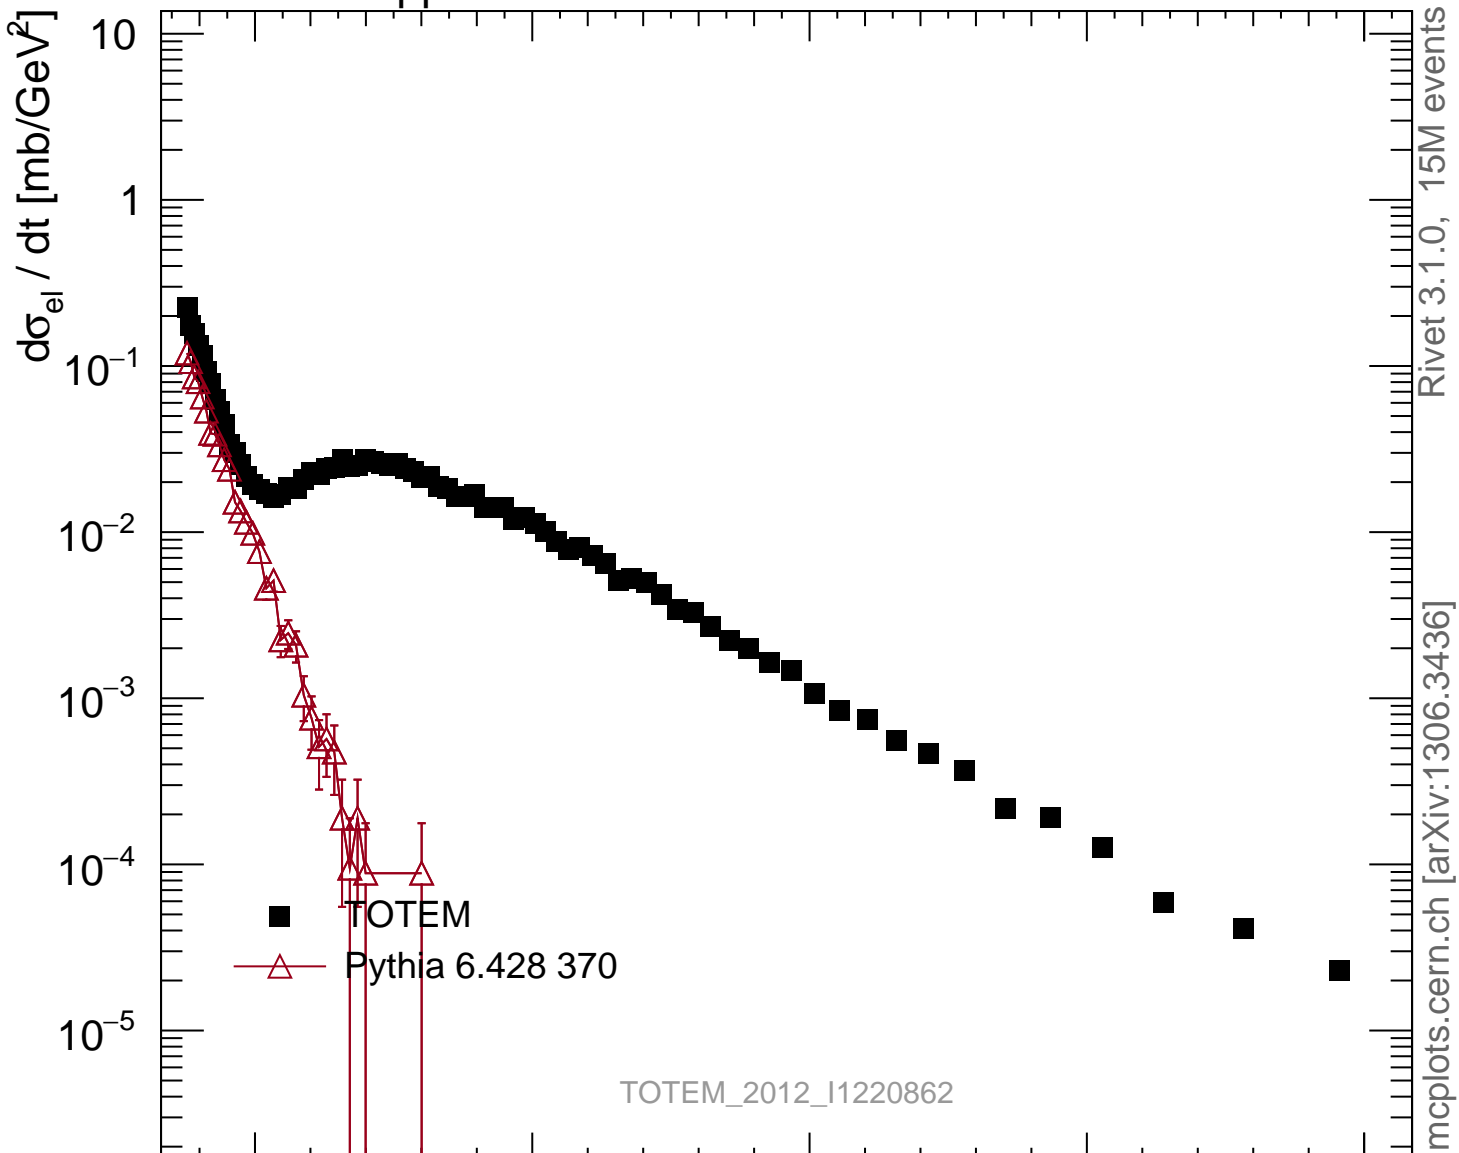

7000 GeV pp

Elastic

Rivet 3.1.0, 15M events
mcplots.cern.ch [arXiv:1306.3436]