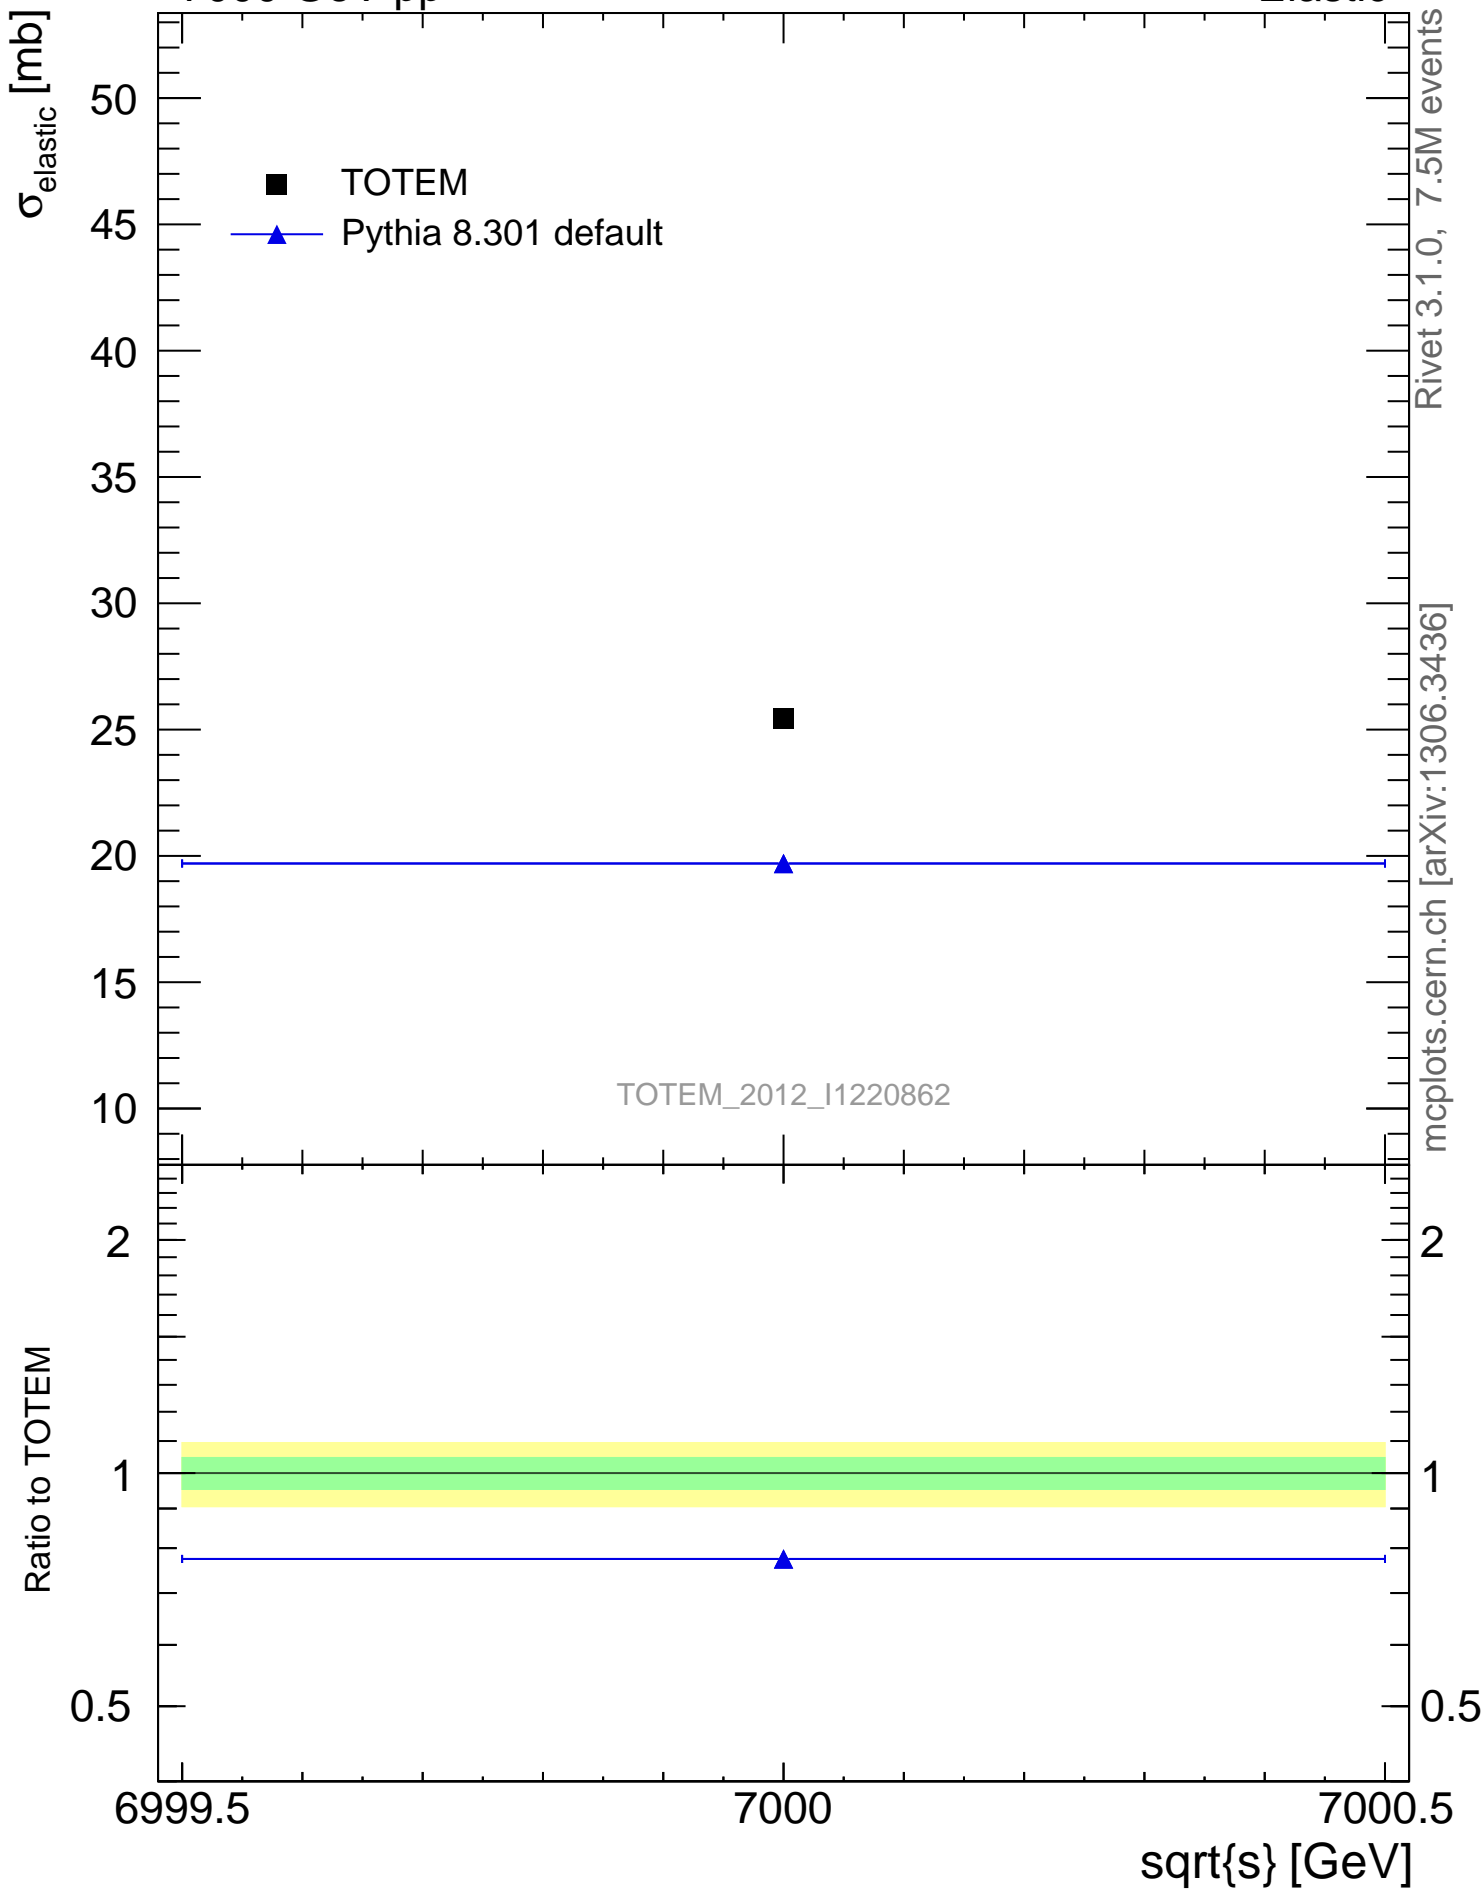

7000 GeV pp

Elastic

Rivet 3.1.0, 7.5M events
mcplots.cern.ch [arXiv:1306.3436]