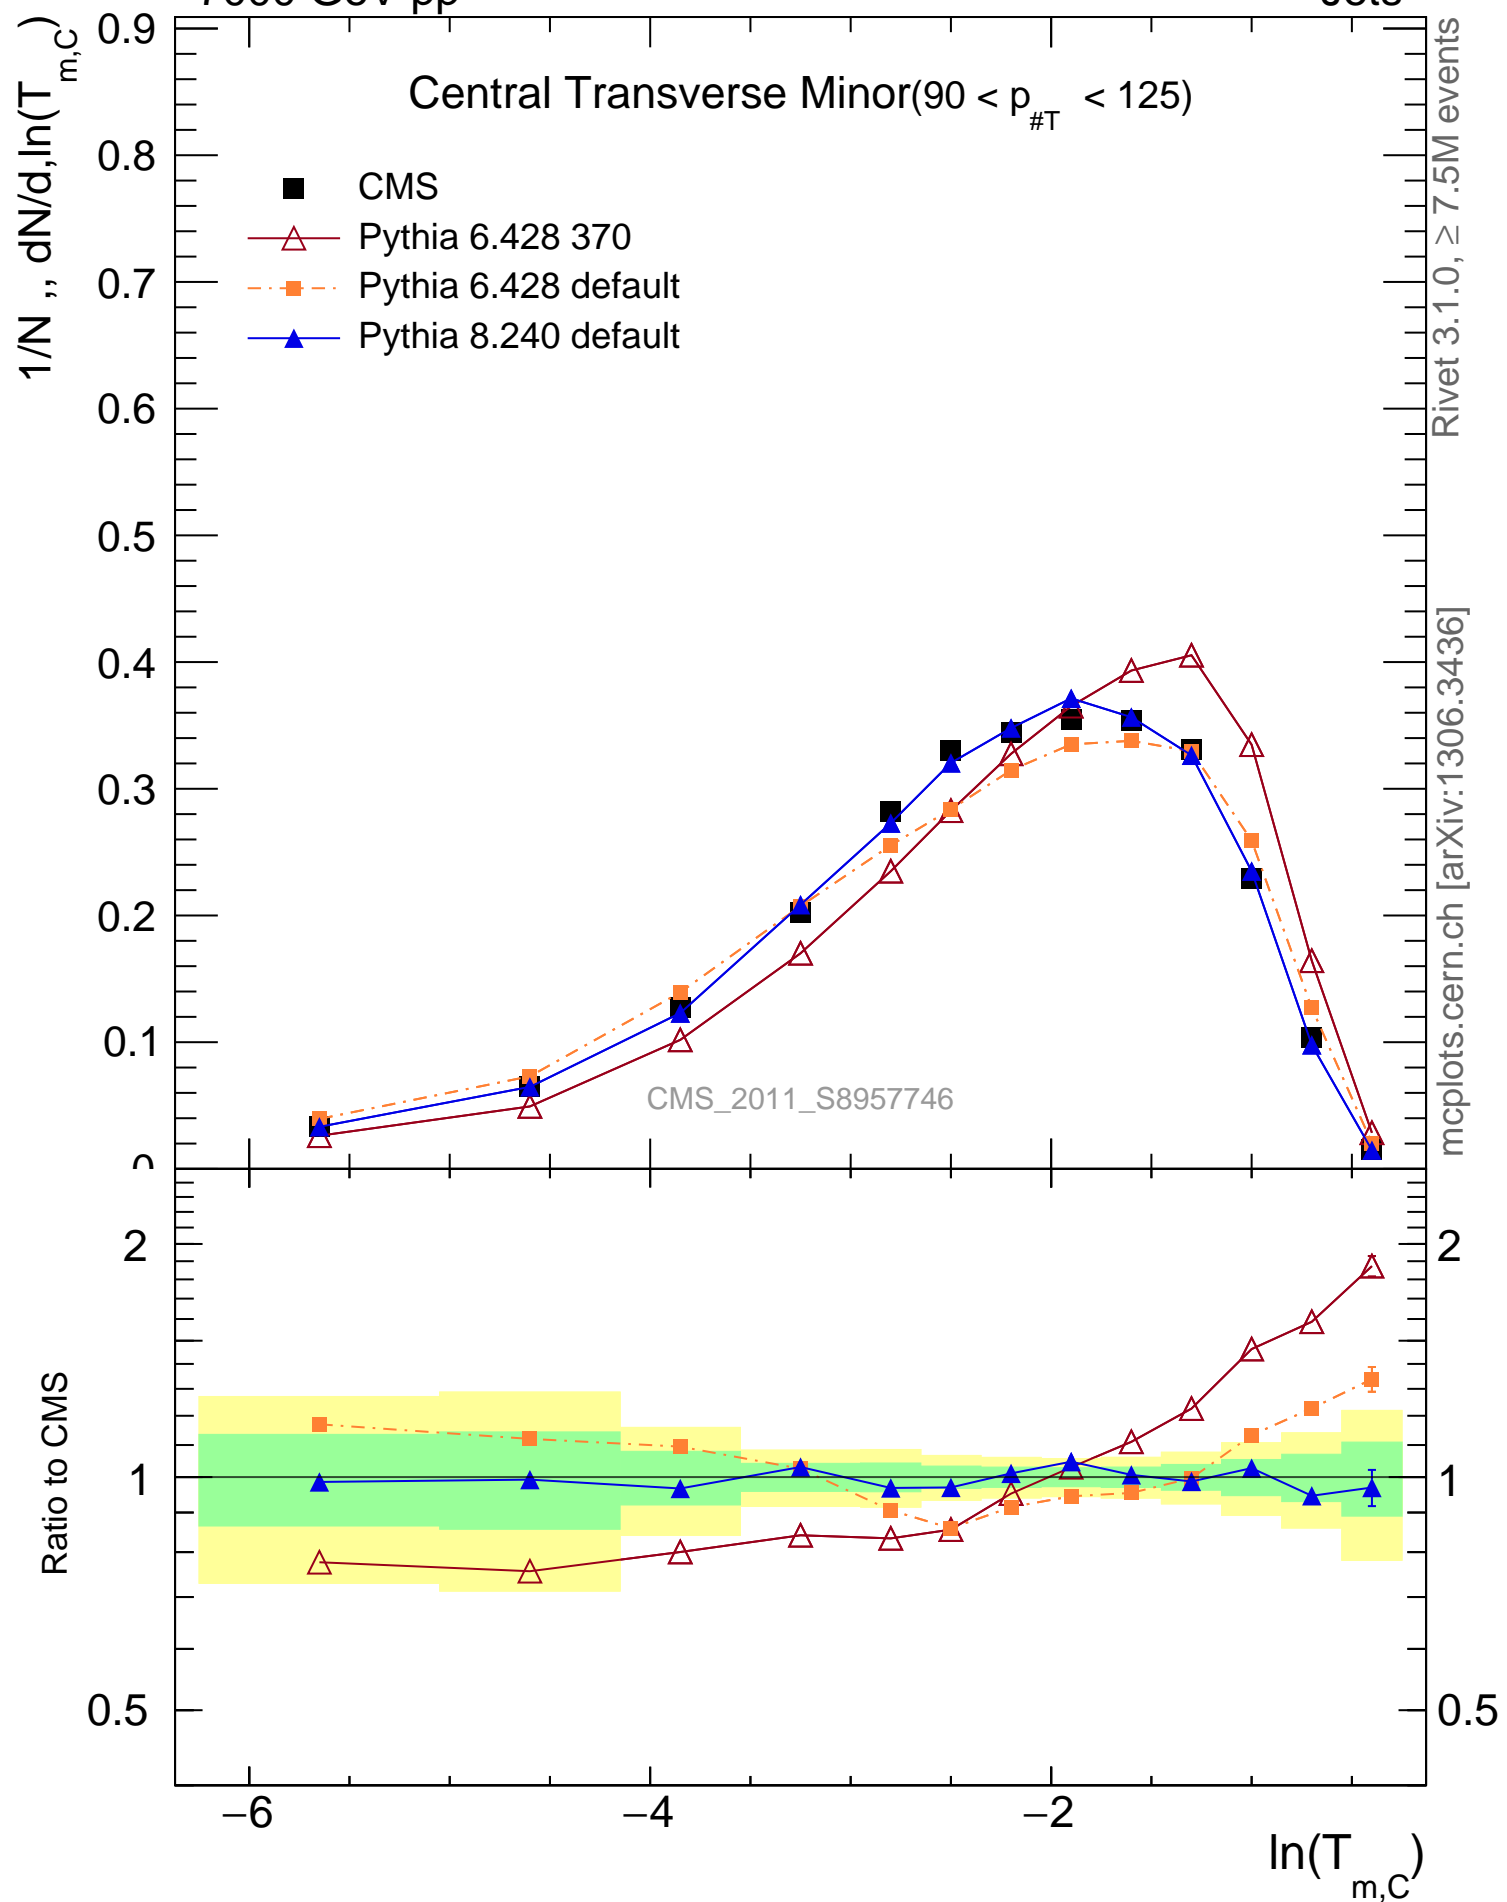

7000 GeV pp

Jets

Central Transverse Minor ( $90 < p_{\#T} < 125$ )

mcplots.cern.ch [arXiv:1306.3436]