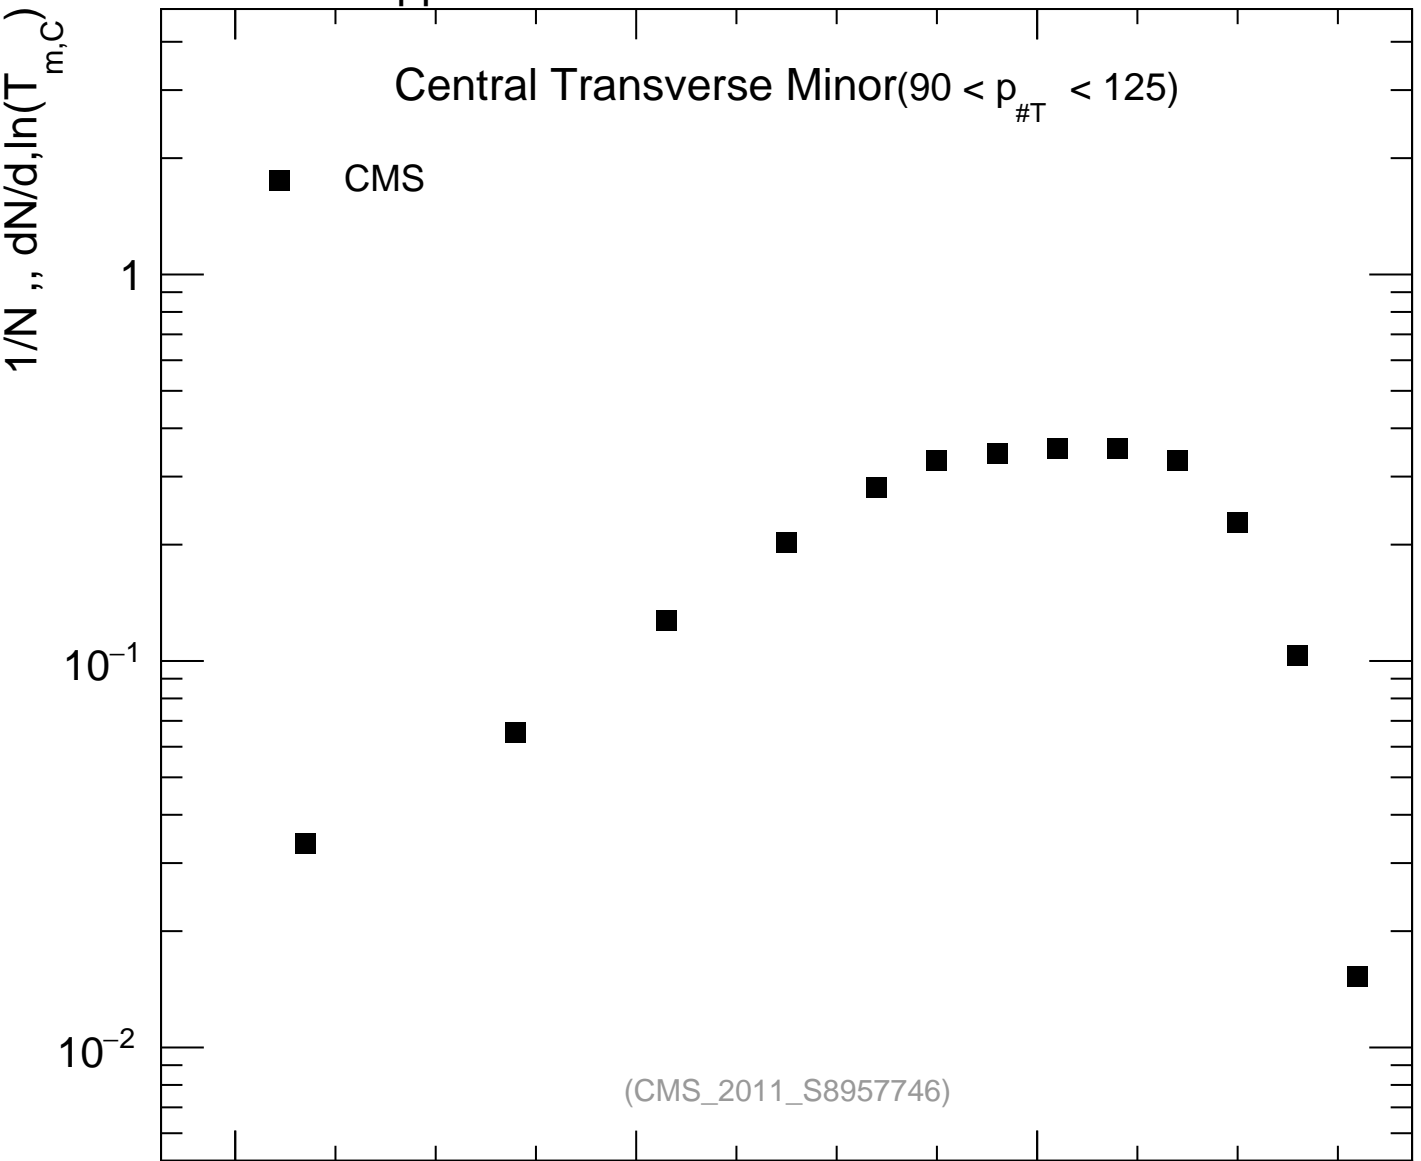

7000 GeV pp

Jets

Central Transverse Minor ( $90 < p_{\#T} < 125$ )

■ CMS

mcplots.cern.ch [arXiv:1306.3436]

(CMS\_2011\_S8957746)