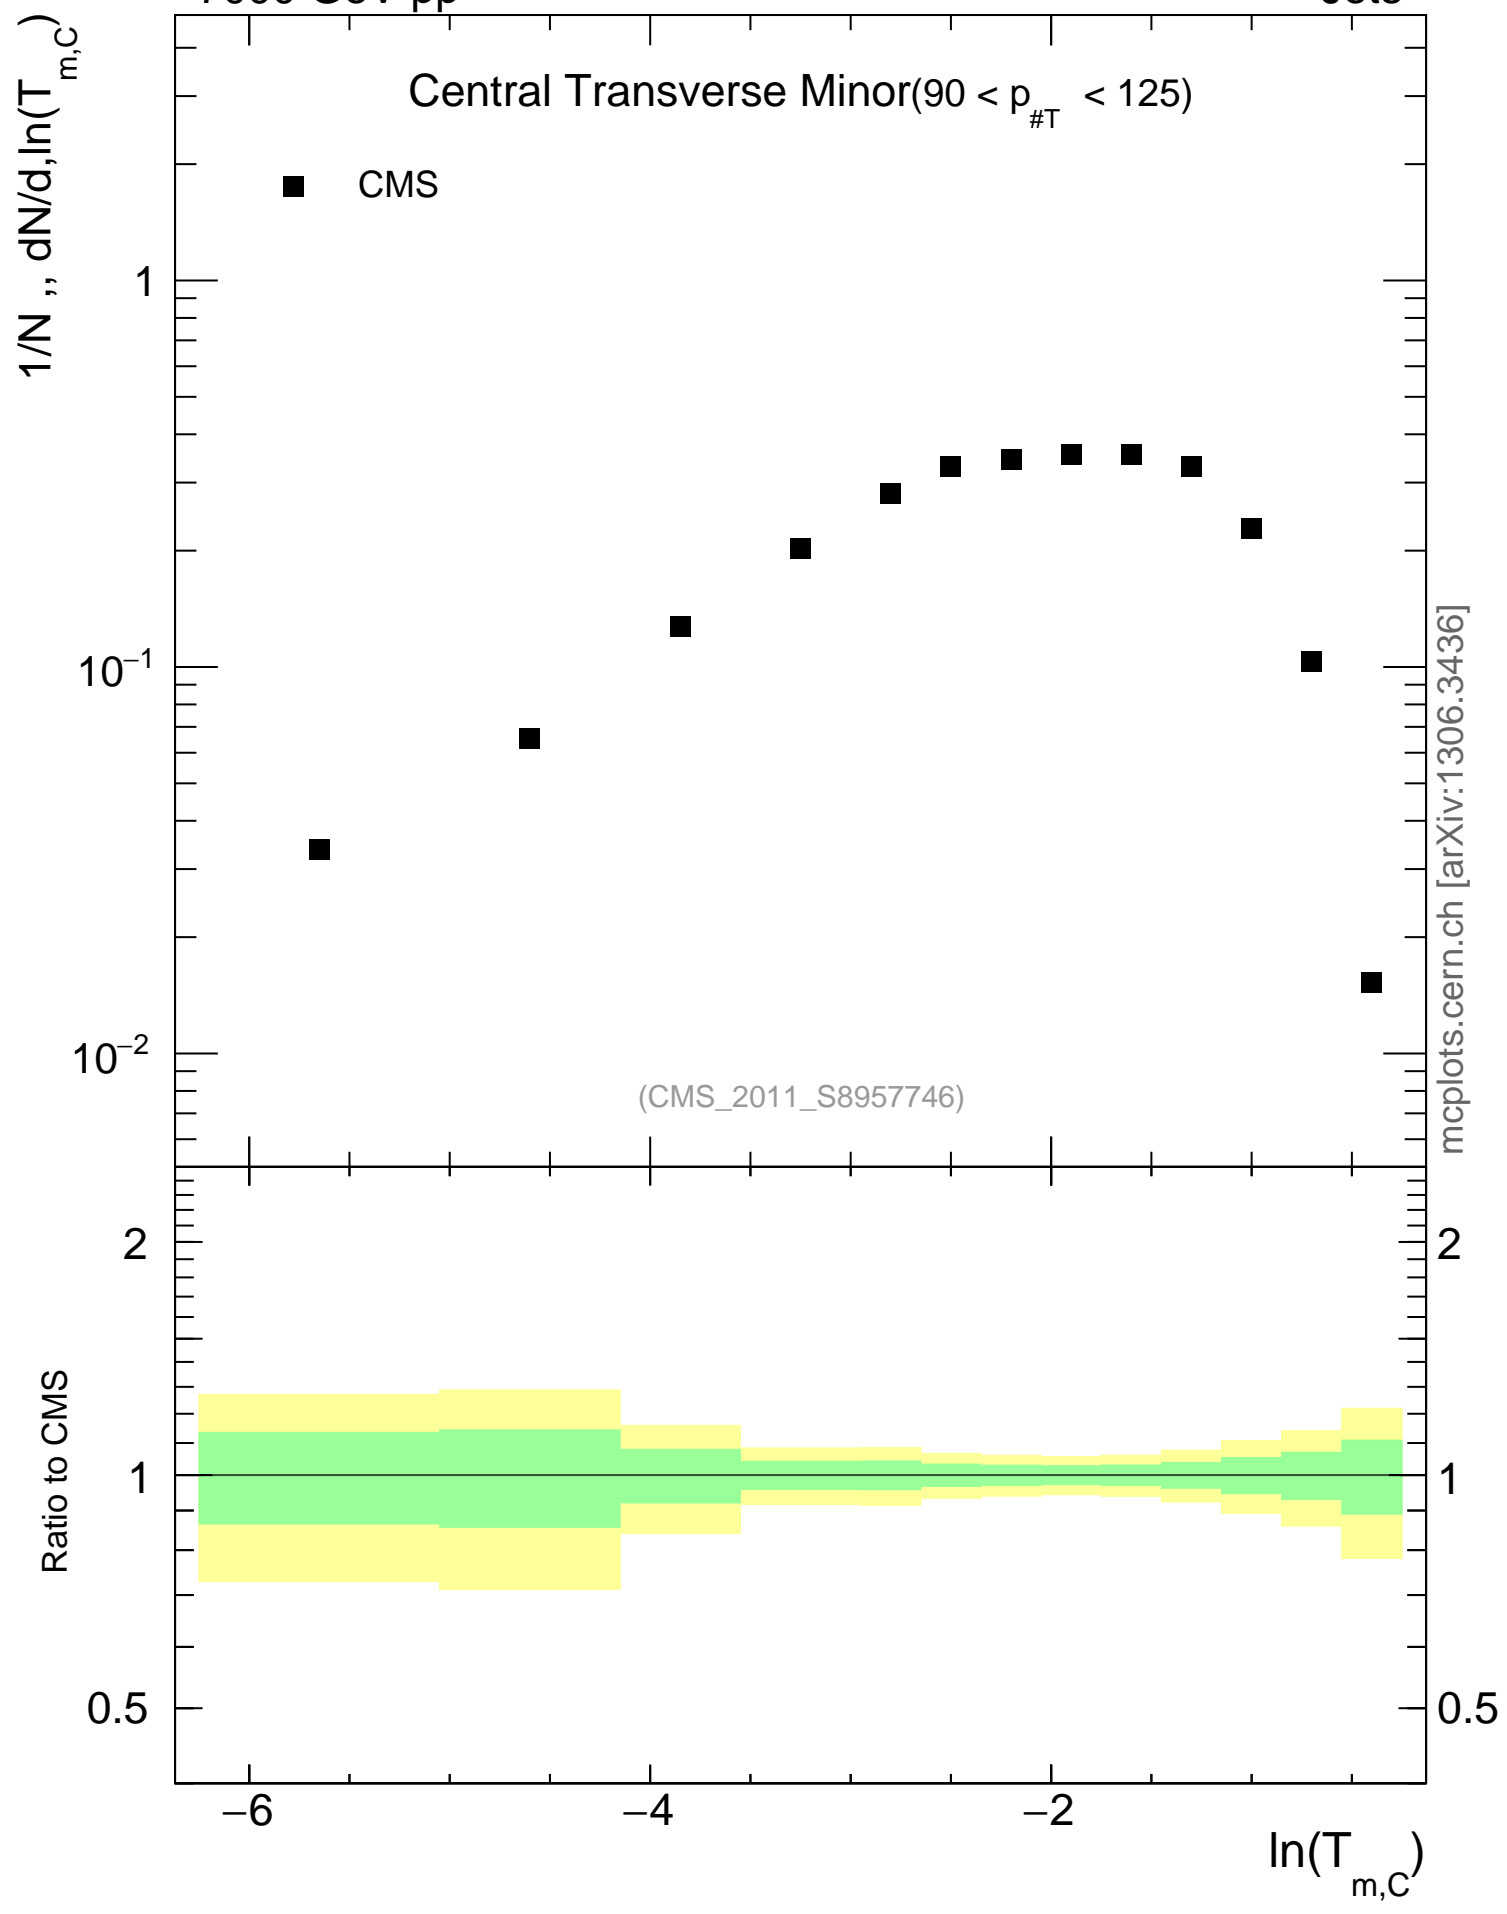

7000 GeV pp

Jets

Central Transverse Minor ( $90 < p_{\#T} < 125$ )

■ CMS

mcplots.cern.ch [arXiv:1306.3436]