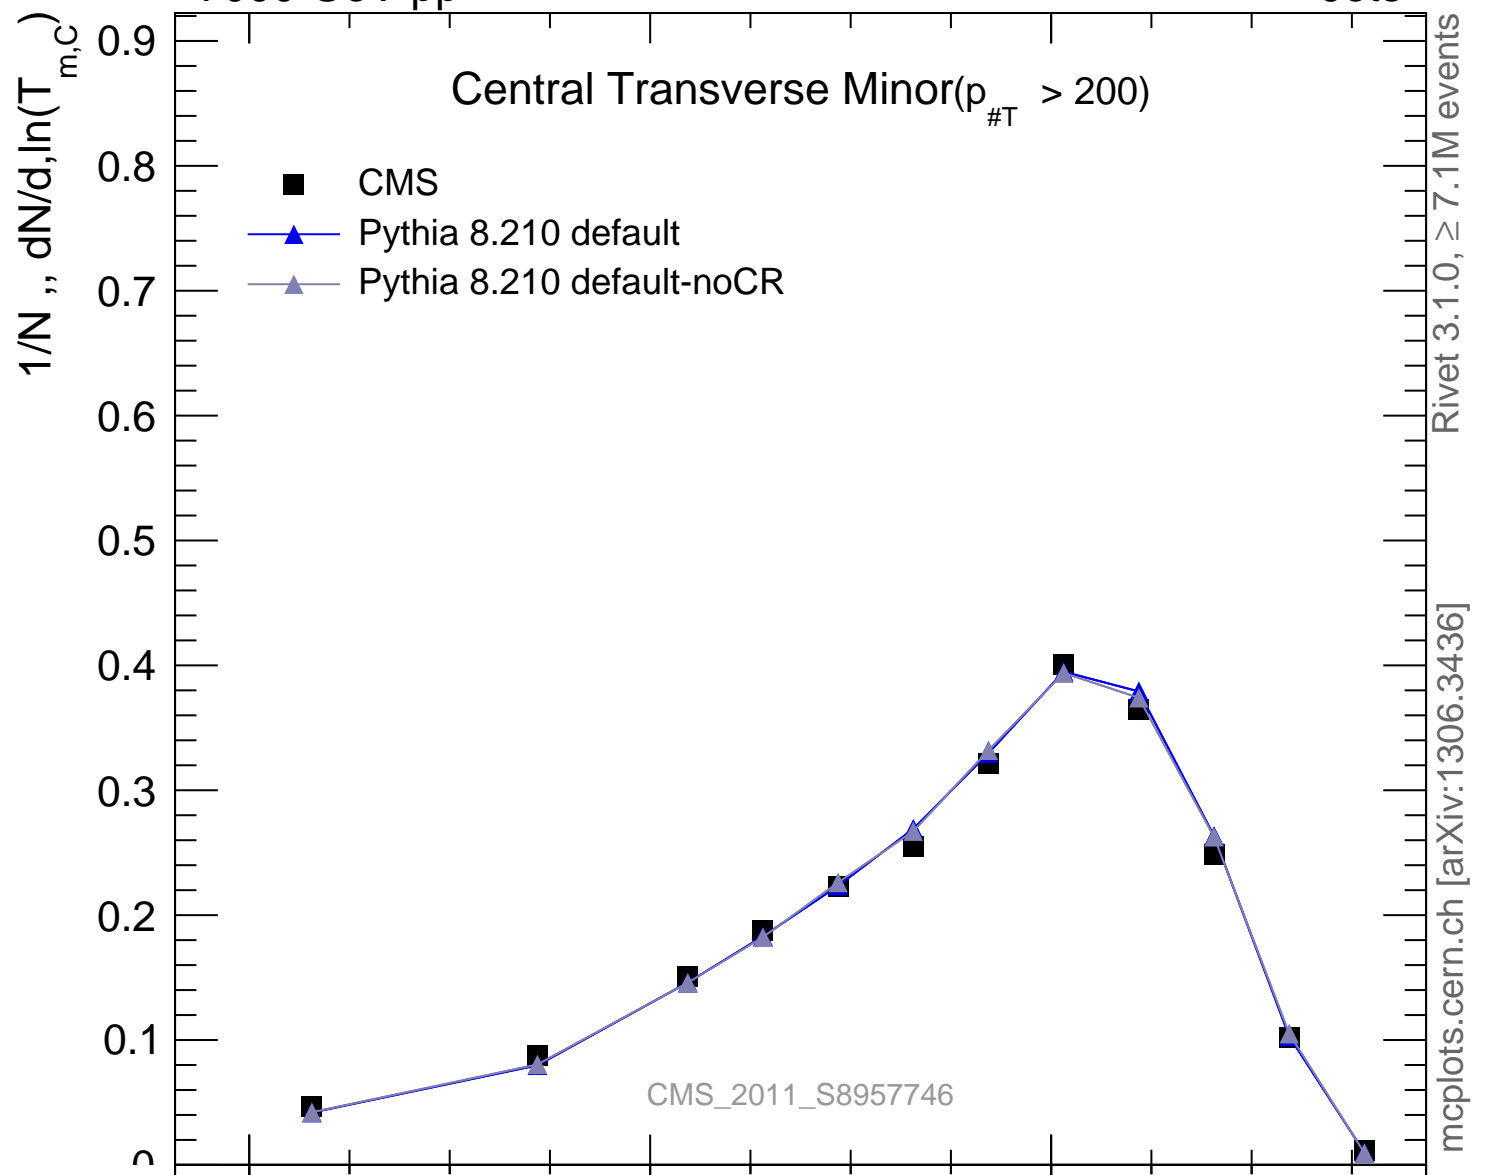

7000 GeV pp

Jets

Central Transverse Minor ( $p_{\#T} > 200$ )

- CMS
- ▲ Pythia 8.210 default
- ▲ Pythia 8.210 default-noCR

Ratio to CMS

Rivet 3.1.0,  $\geq 7.1M$  events

mcplots.cern.ch [arXiv:1306.3436]