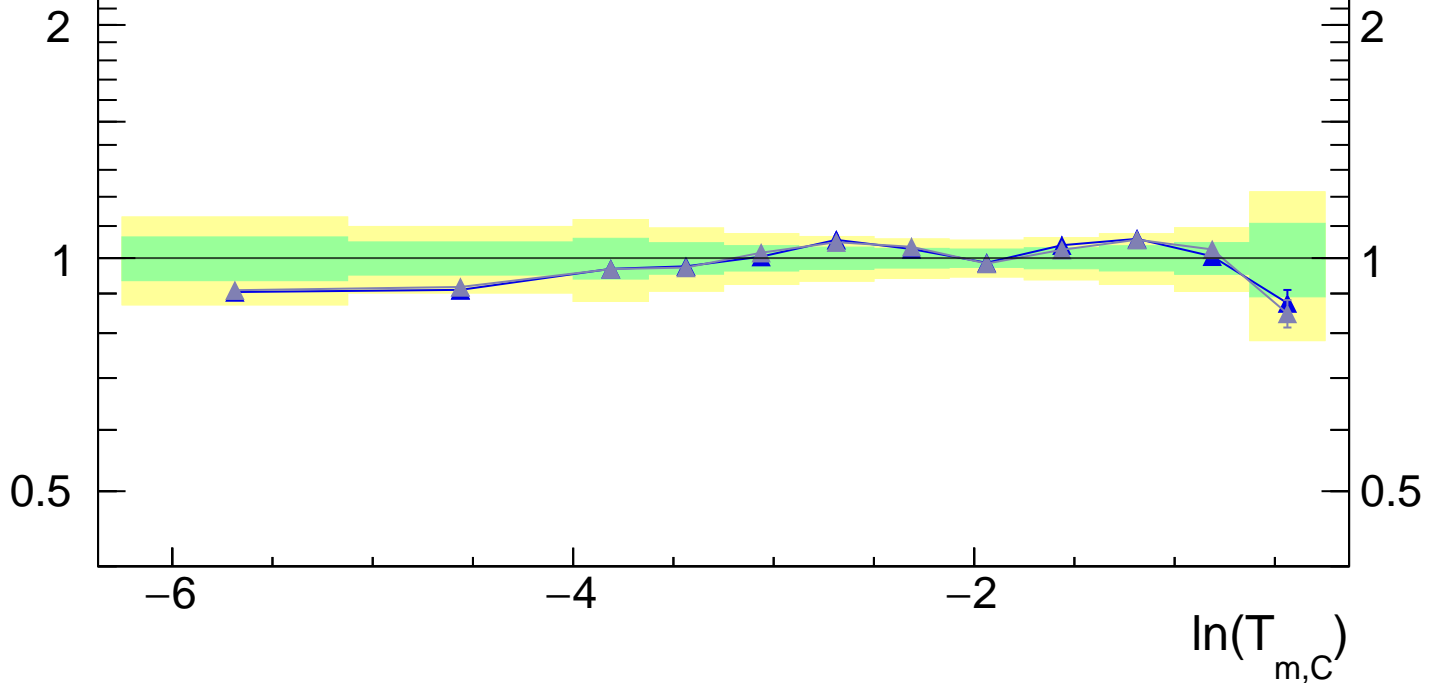

7000 GeV pp

Jets

Central Transverse Minor ( $p_{\#T} > 200$ )

- CMS
- ▲ Pythia 8.210 default
- ▲ Pythia 8.210 default-noCR

Ratio to CMS

Rivet 3.1.0,  $\geq 7.1M$  events

mcplots.cern.ch [arXiv:1306.3436]