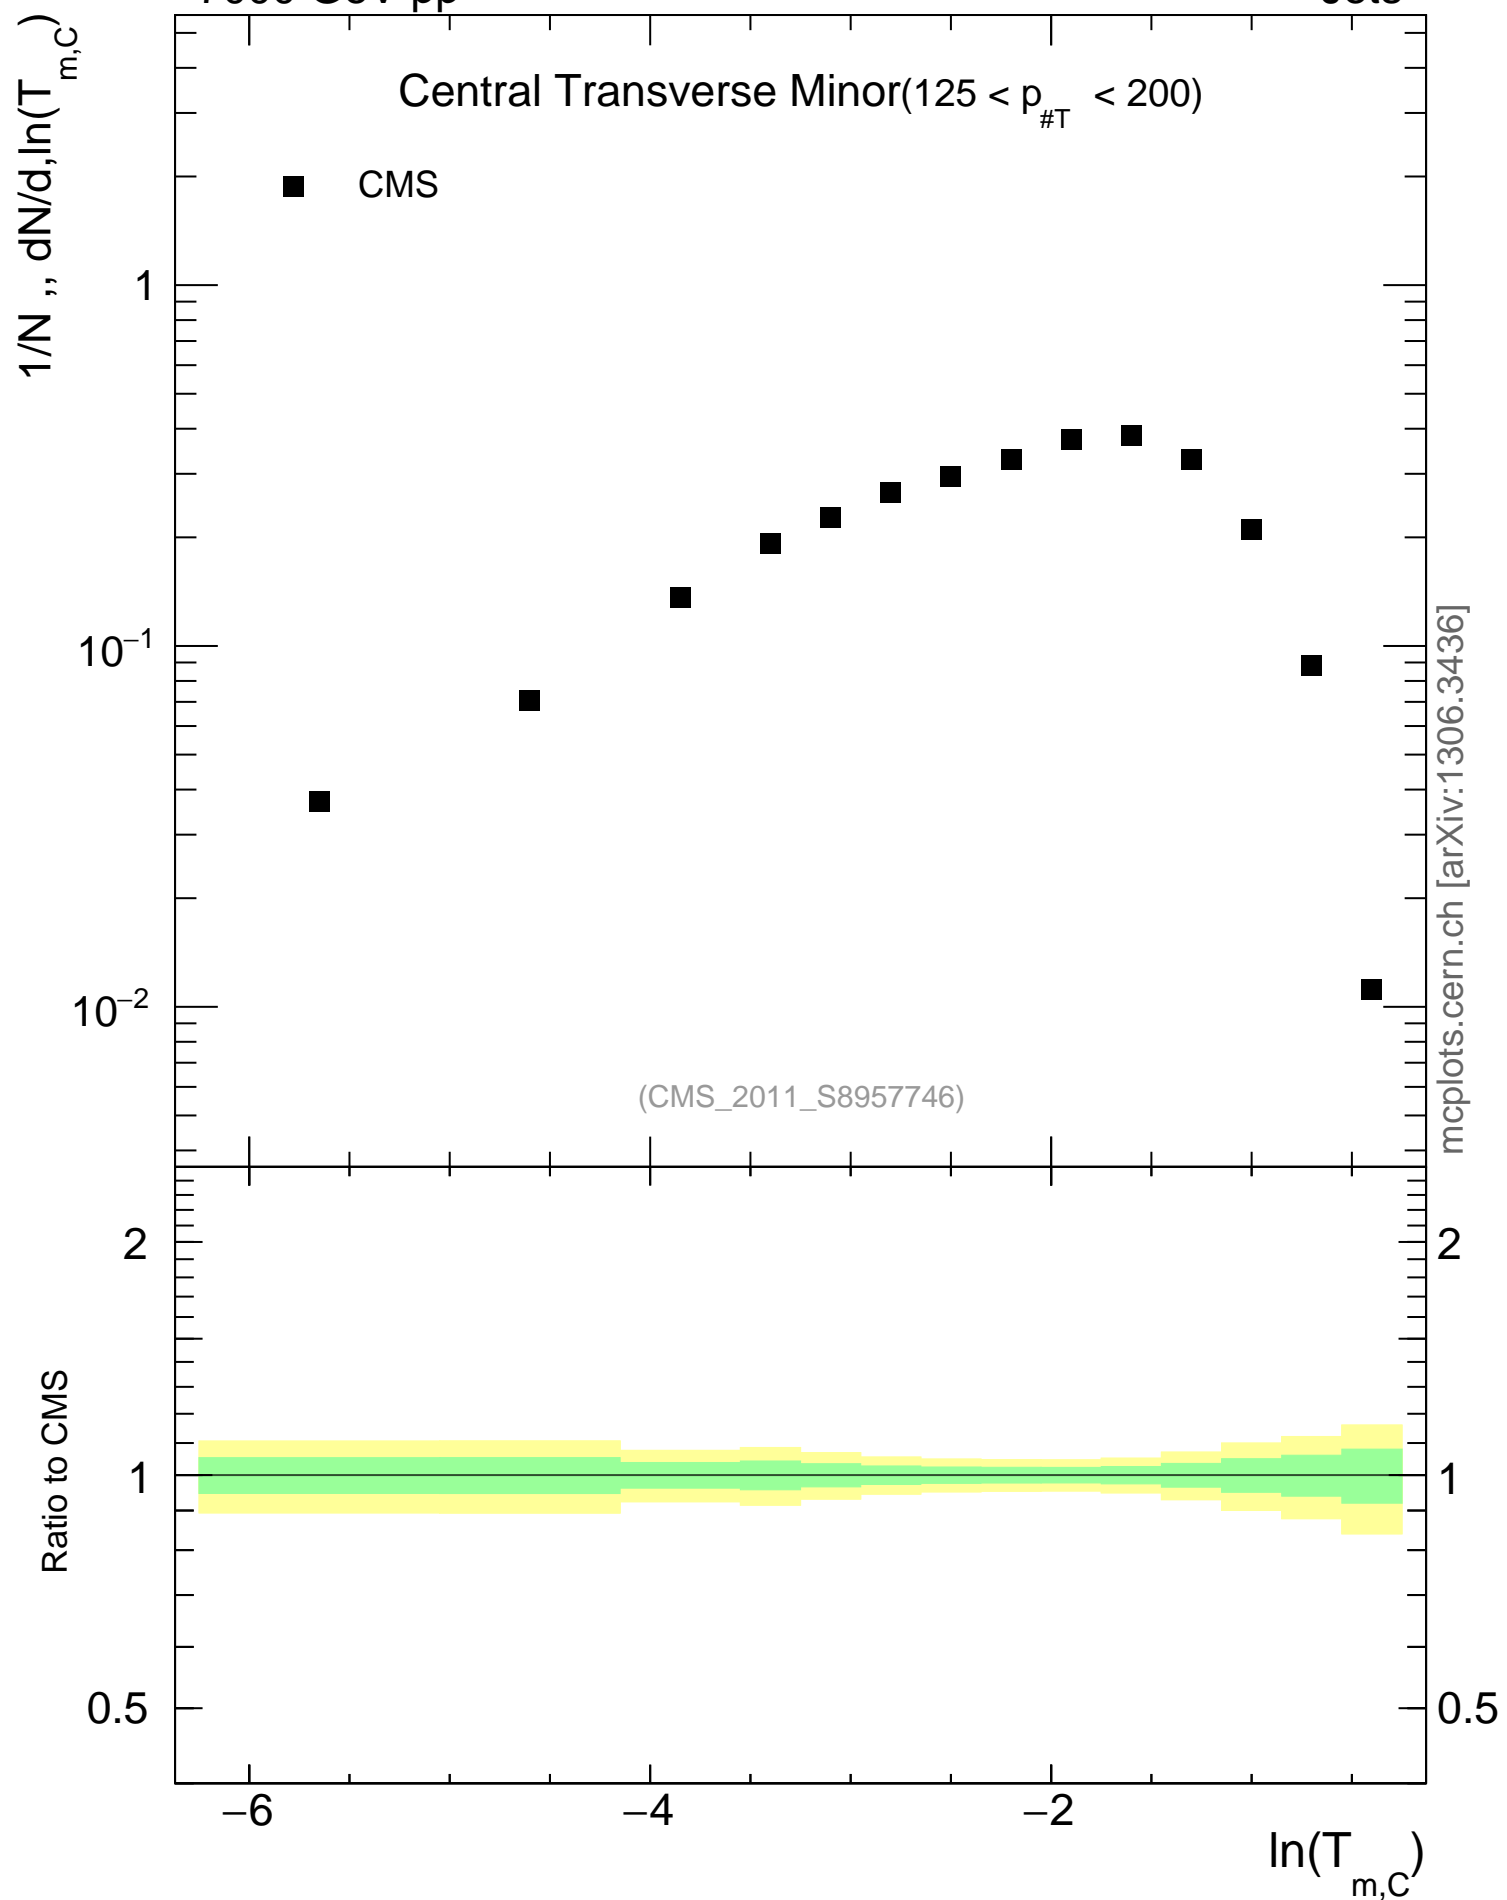

7000 GeV pp

Jets

Central Transverse Minor ( $125 < p_{\#T} < 200$ )

■ CMS

mcplots.cern.ch [arXiv:1306.3436]