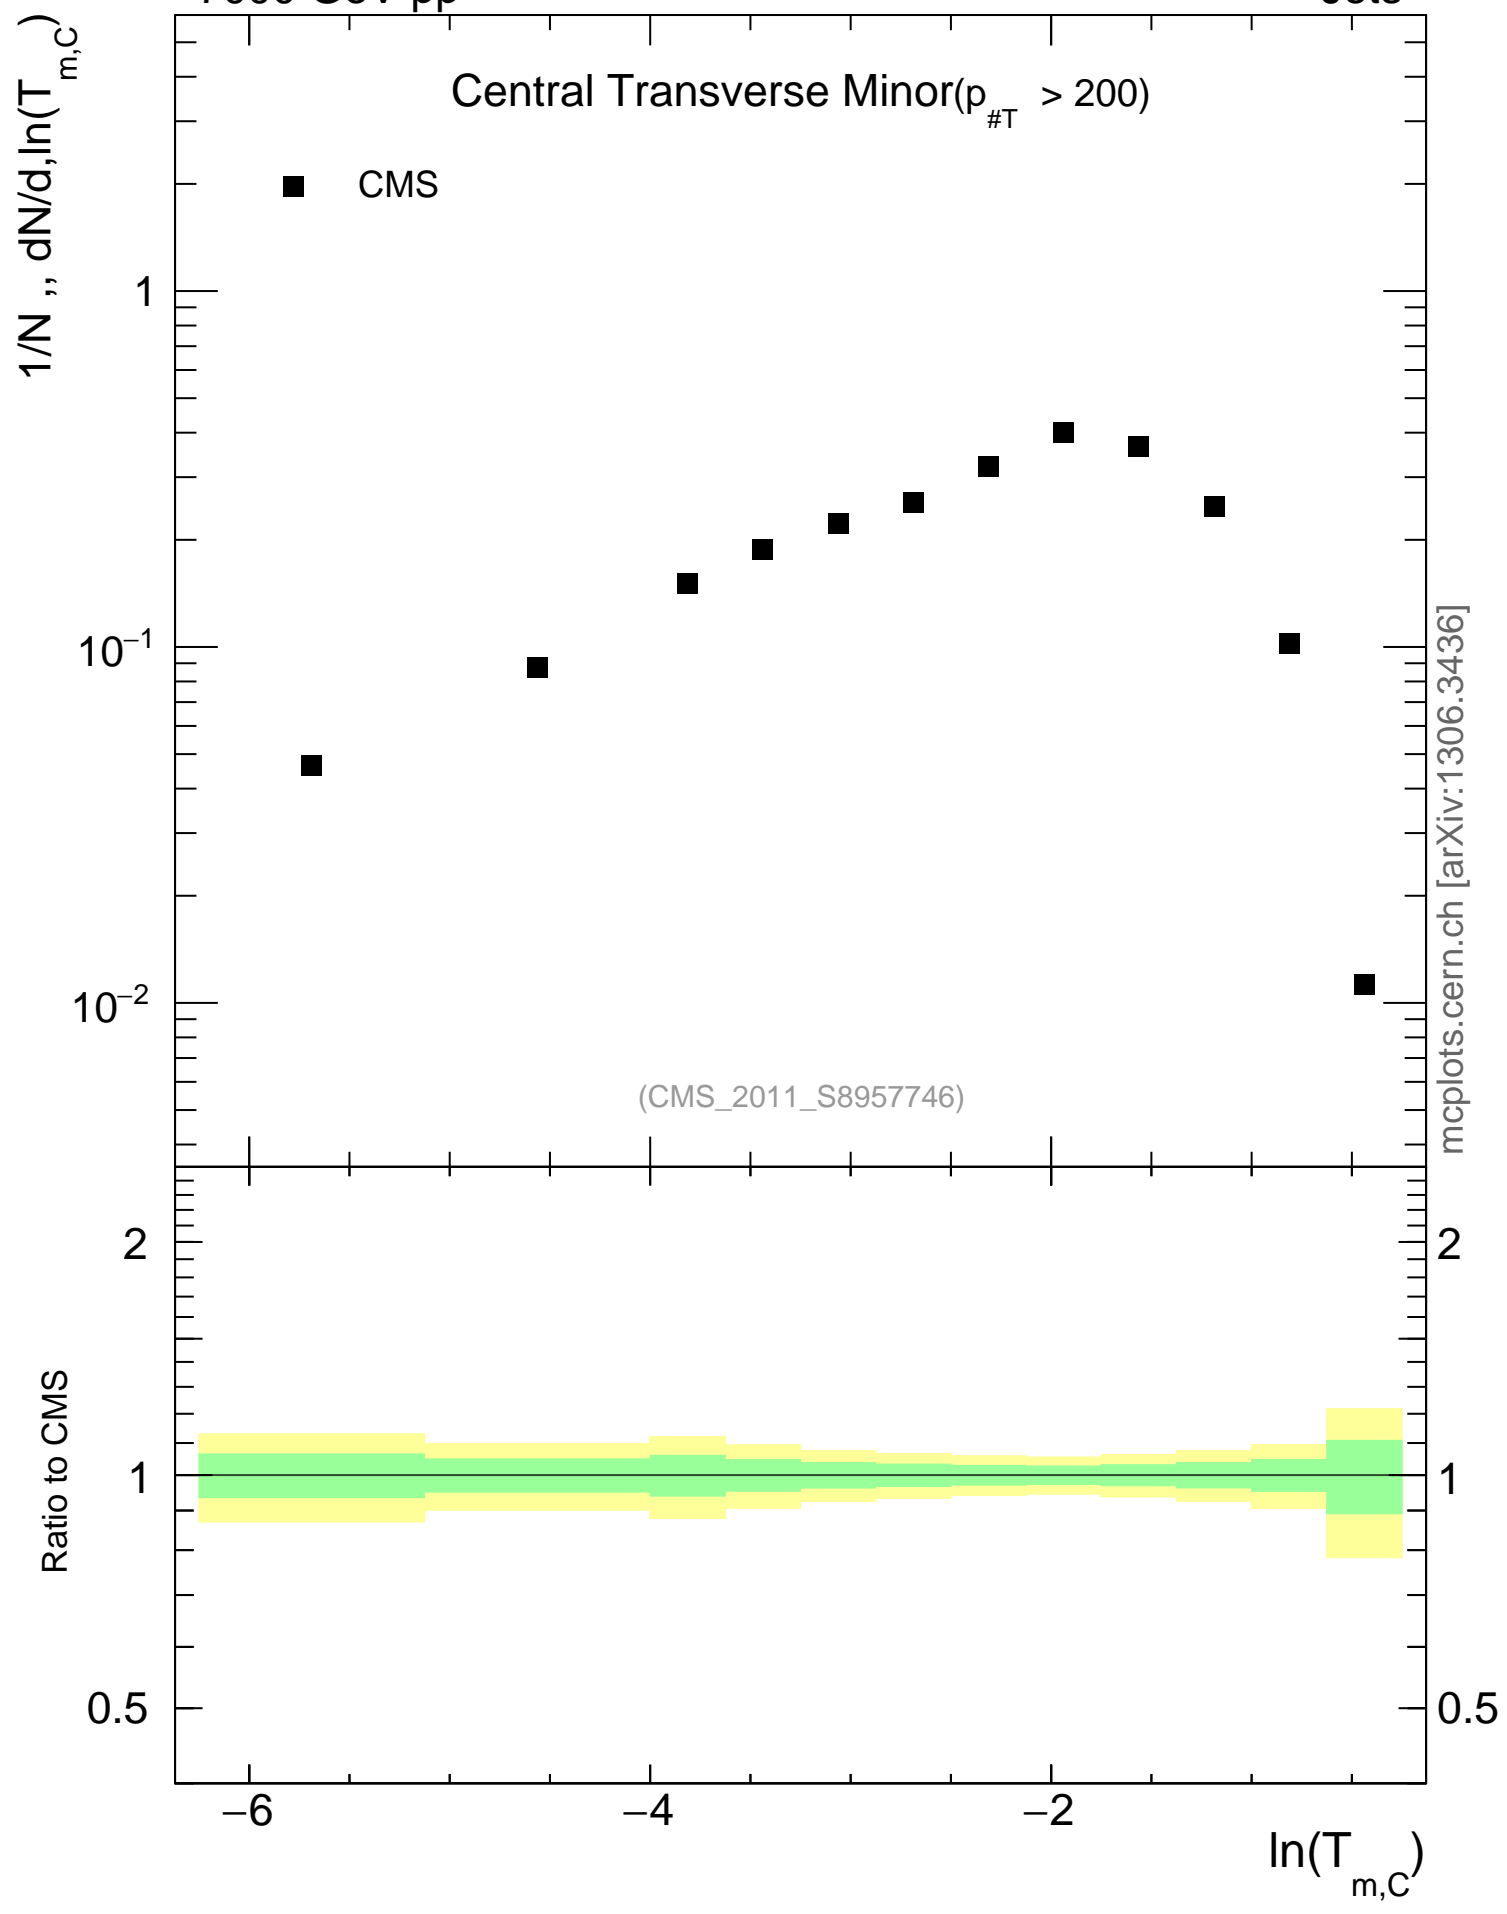

7000 GeV pp

Jets

Central Transverse Minor ( $p_{\#T} > 200$ )

■ CMS

(CMS\_2011\_S8957746)

mcplots.cern.ch [arXiv:1306.3436]