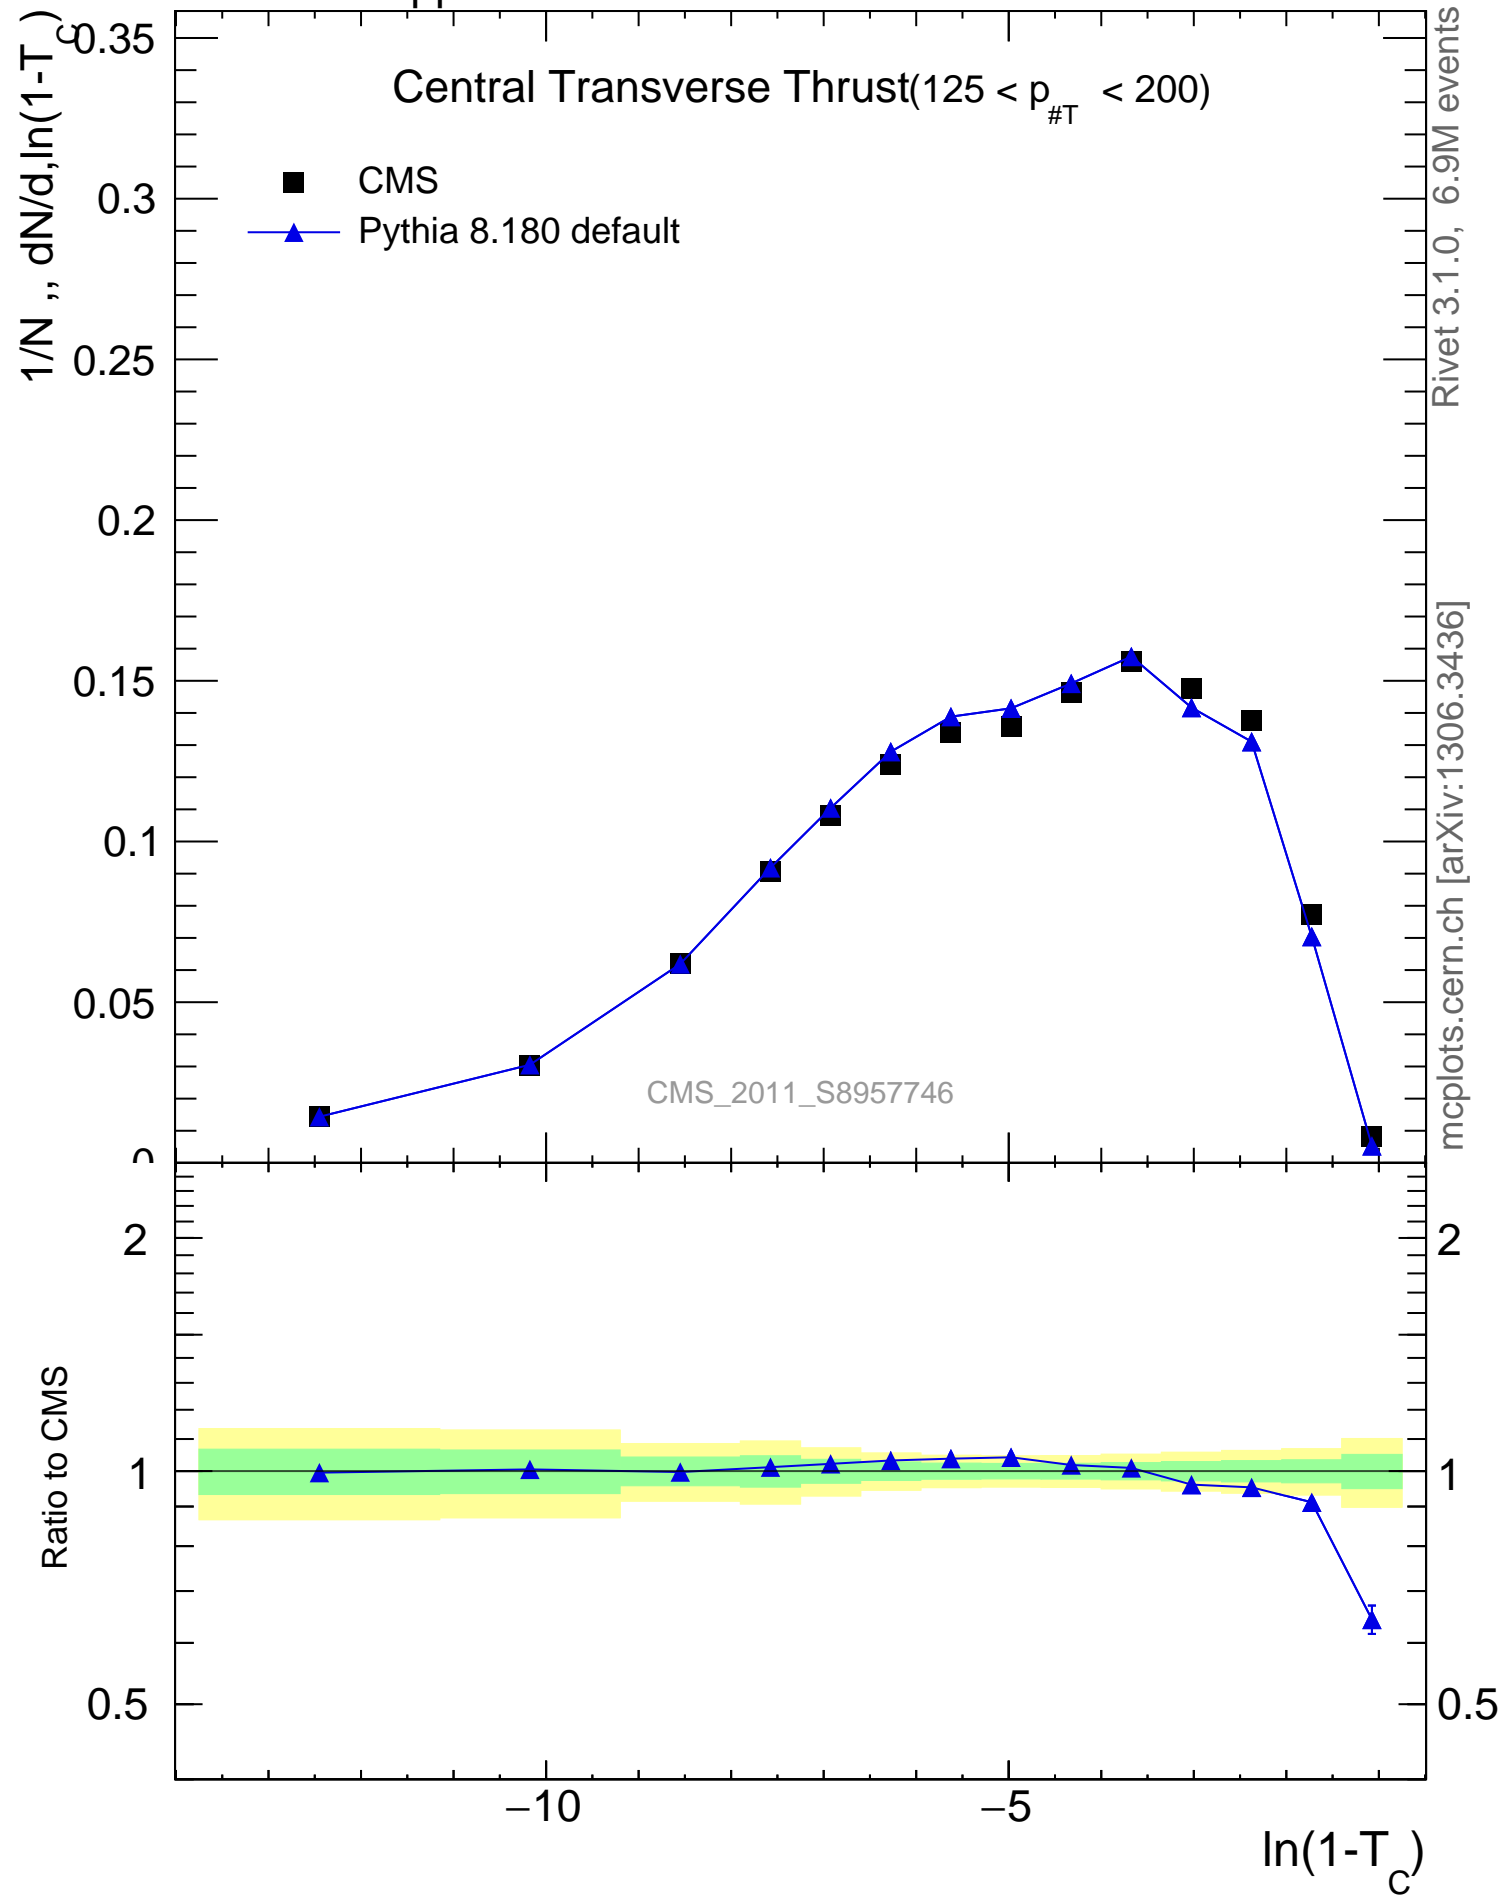

7000 GeV pp

Jets

Central Transverse Thrust ( $125 < p_{\#T} < 200$ )

■ CMS  
▲ Pythia 8.180 default

CMS\_2011\_S8957746

mcplots.cern.ch [arXiv:1306.3436]

Rivet 3.1.0, 6.9M events