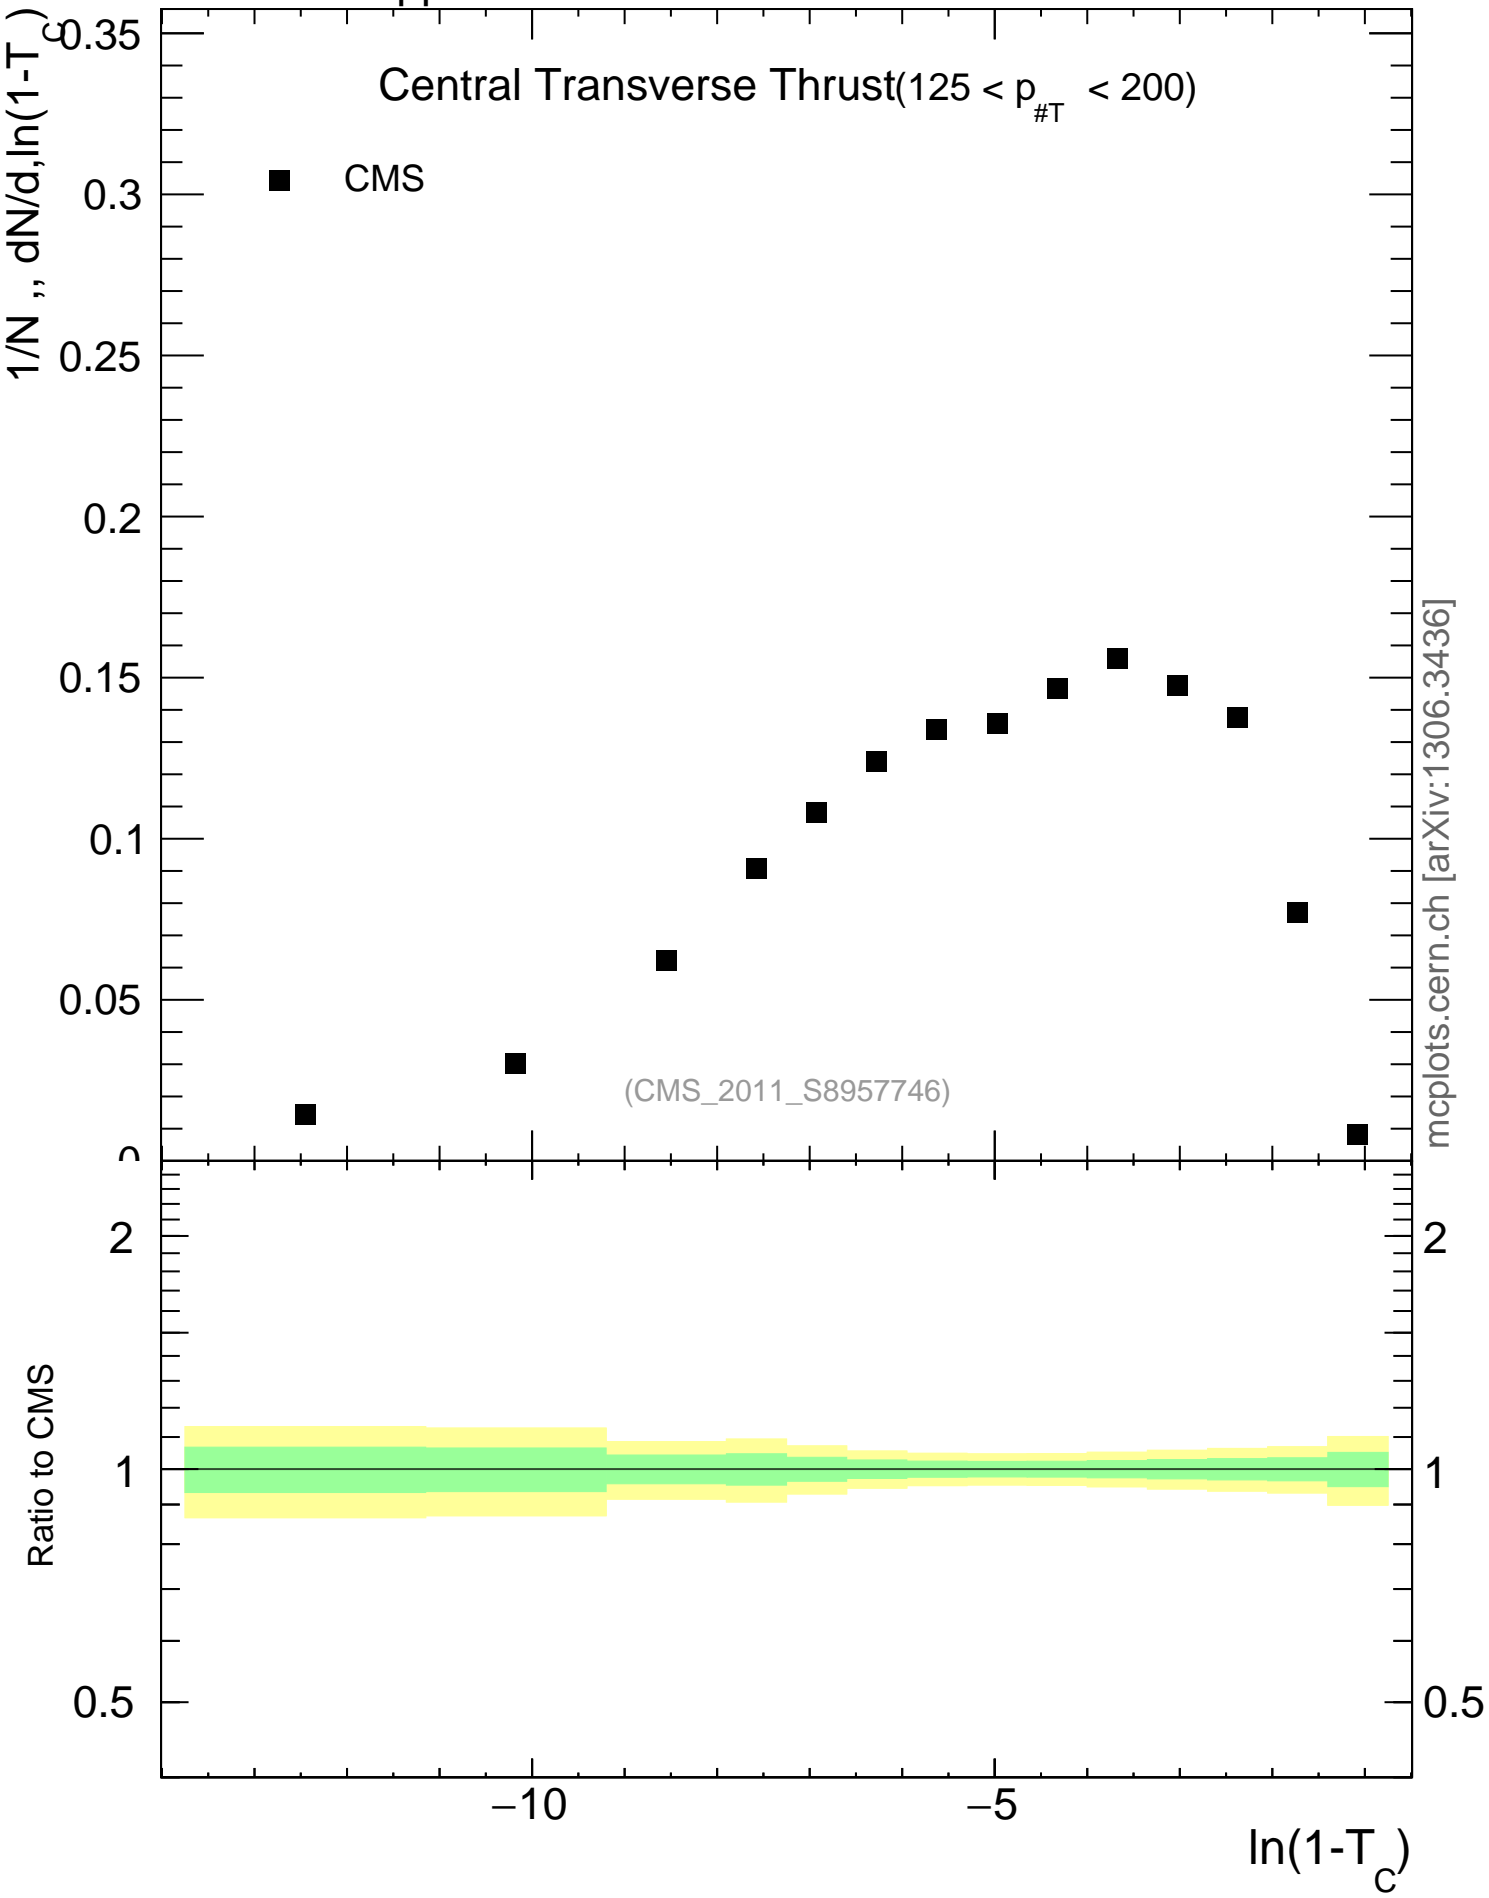

7000 GeV pp

Jets

Central Transverse Thrust ($125 < p_{\#T} < 200$)

mcplots.cern.ch [arXiv:1306.3436]