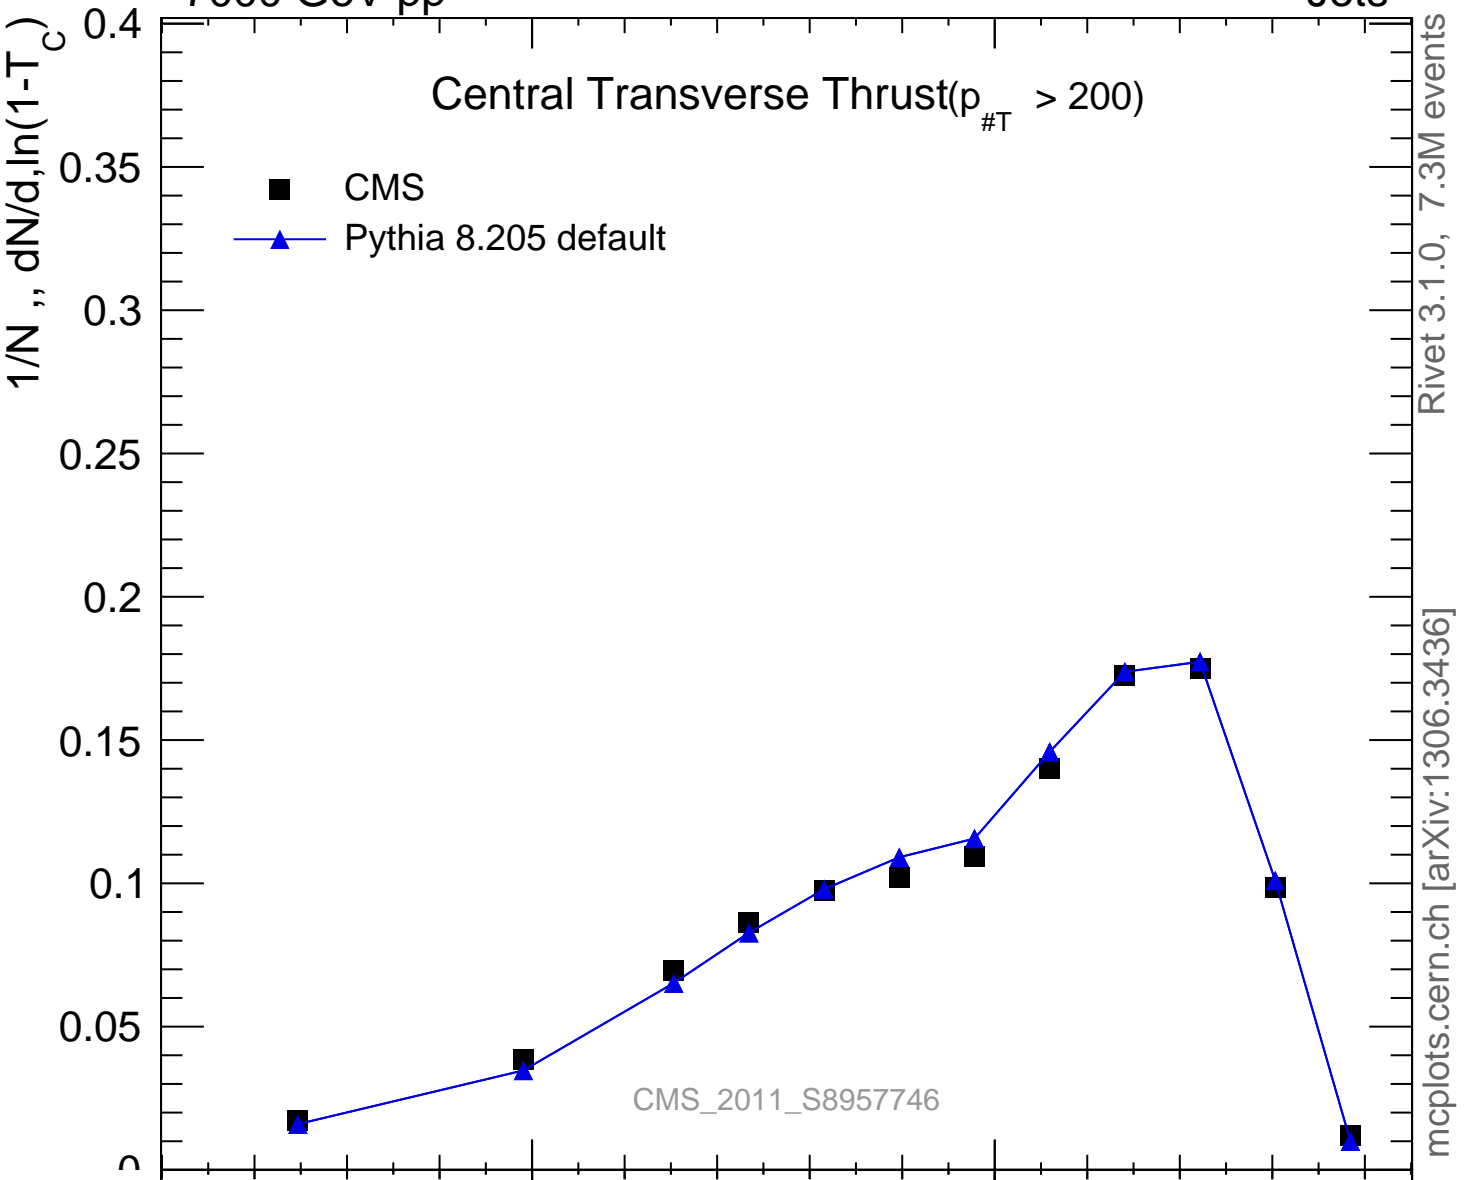

7000 GeV pp

Jets

Central Transverse Thrust ( $p_{\#T} > 200$ )

■ CMS  
▲ Pythia 8.205 default

Rivet 3.1.0, 7.3M events  
mcplots.cern.ch [arXiv:1306.3436]

Ratio to CMS