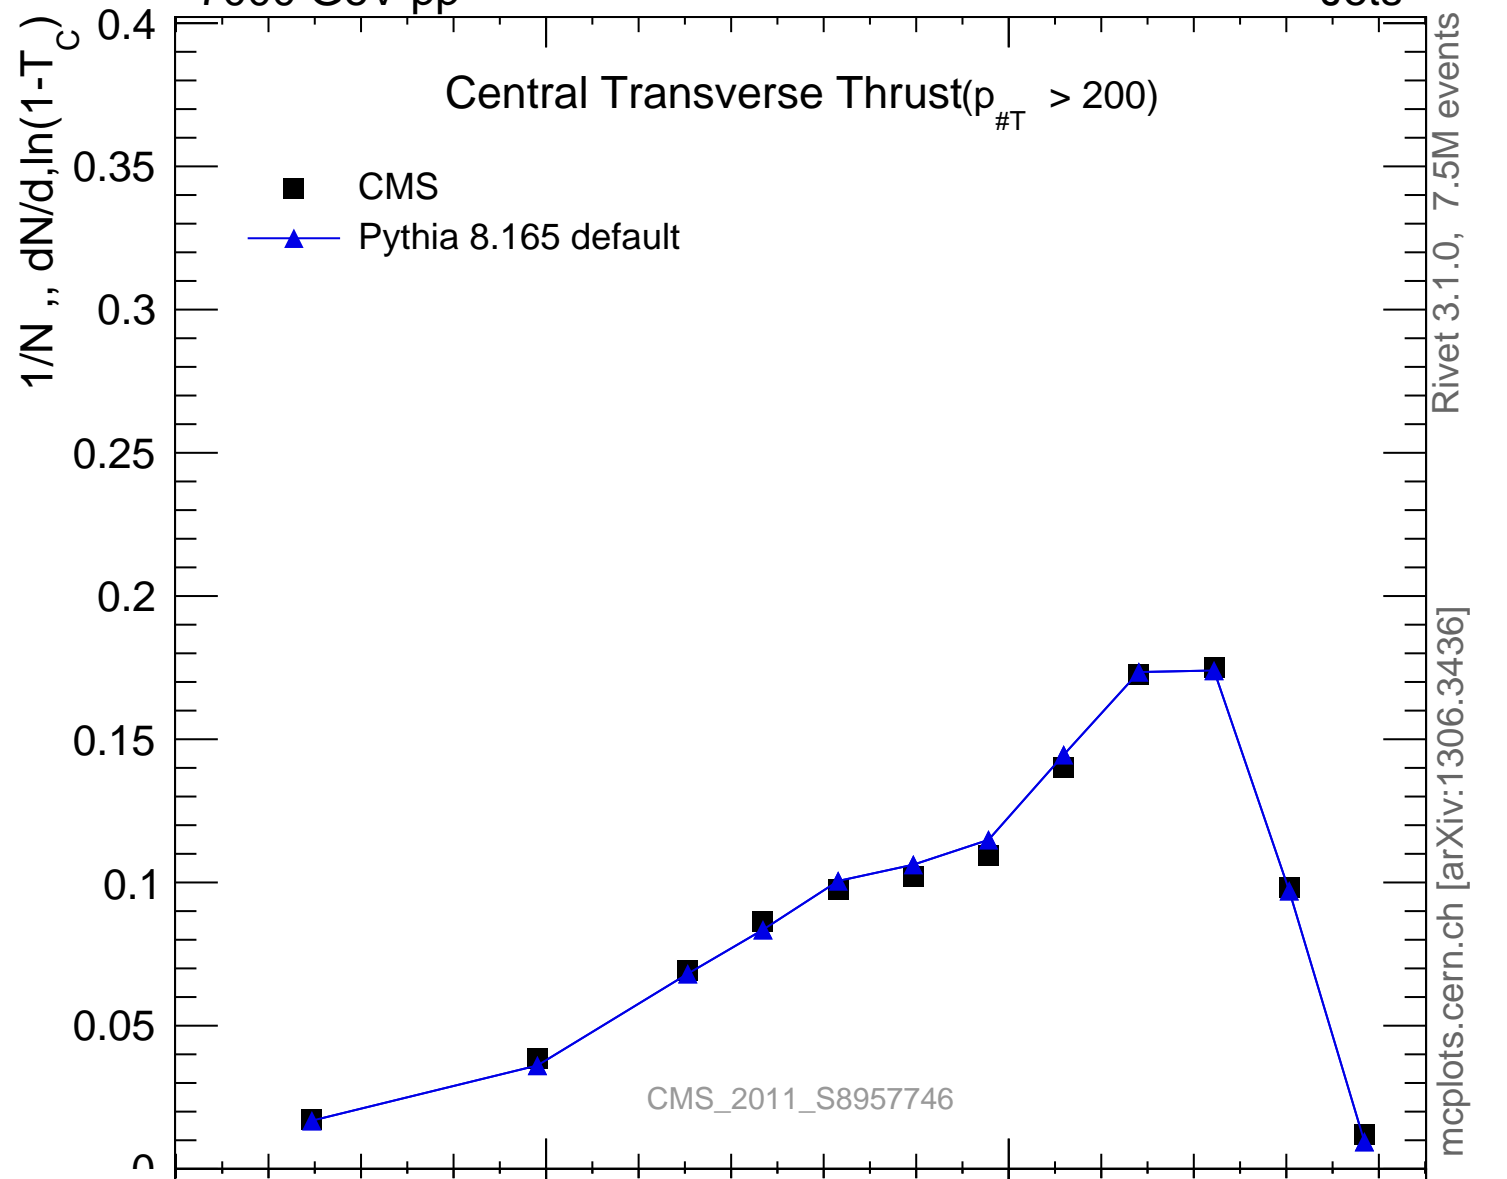

7000 GeV pp

Jets

Central Transverse Thrust ( $p_{\#T} > 200$ )

■ CMS  
▲ Pythia 8.165 default

Ratio to CMS