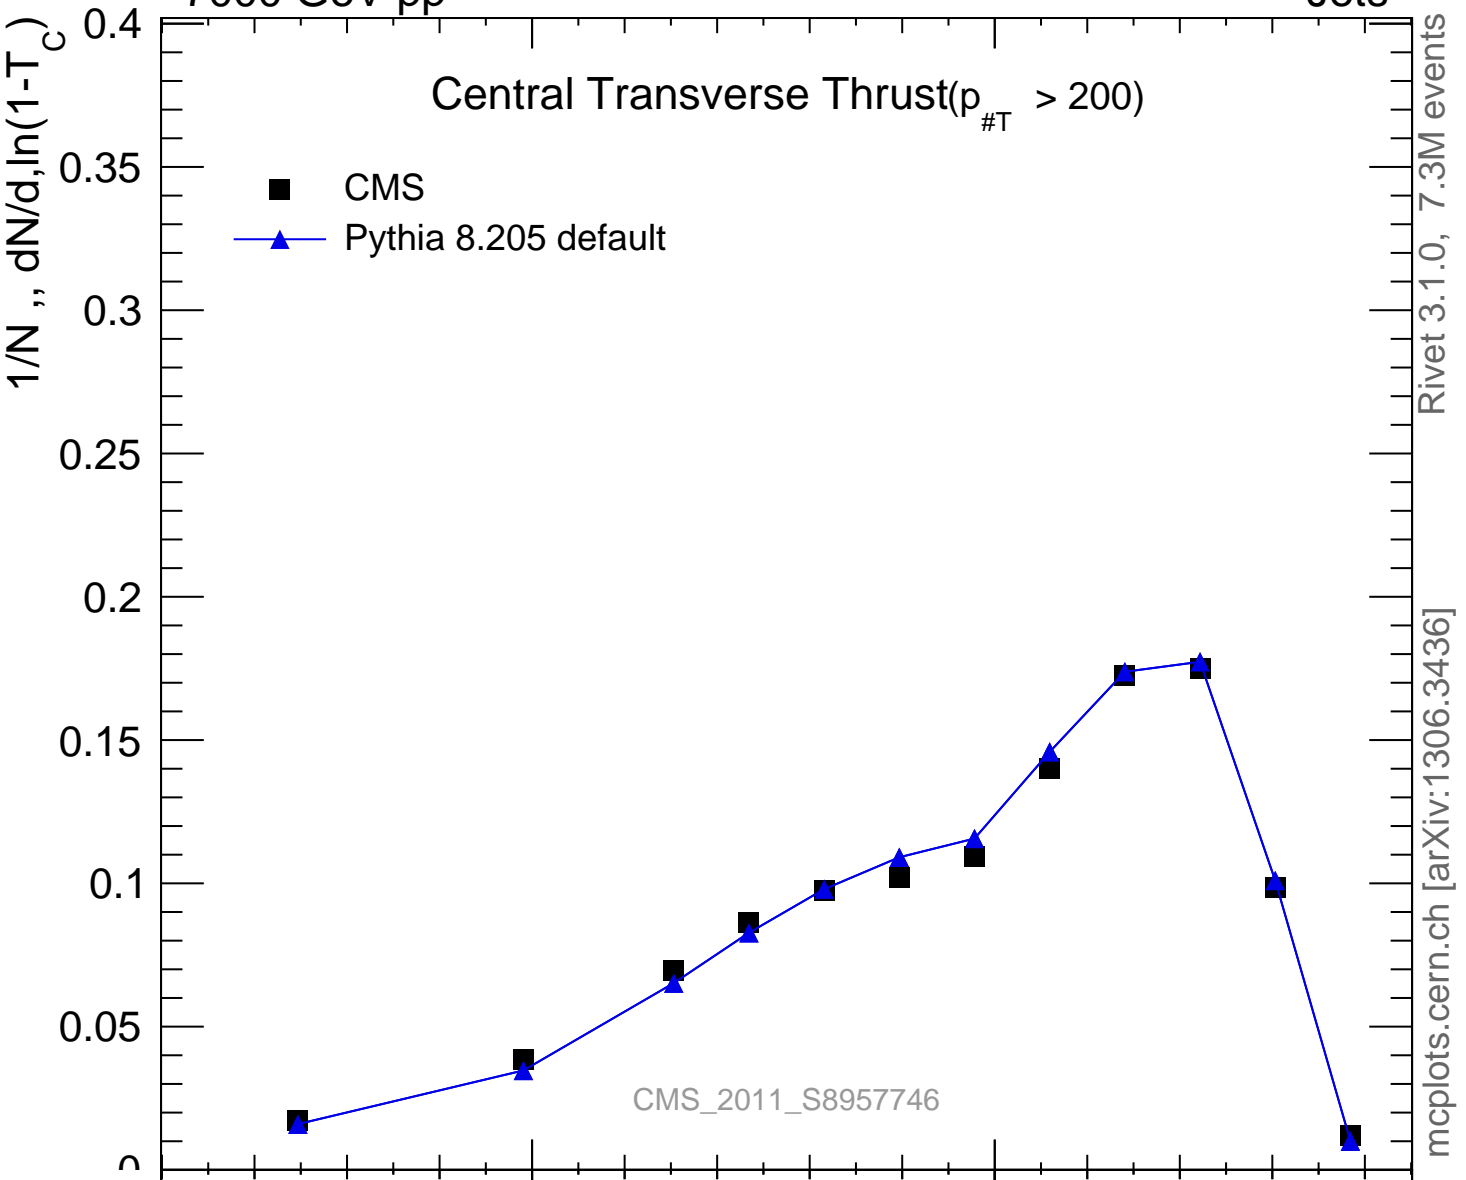

7000 GeV pp

Jets

Central Transverse Thrust ($p_{\#T} > 200$)

■ CMS
▲ Pythia 8.205 default

Ratio to CMS