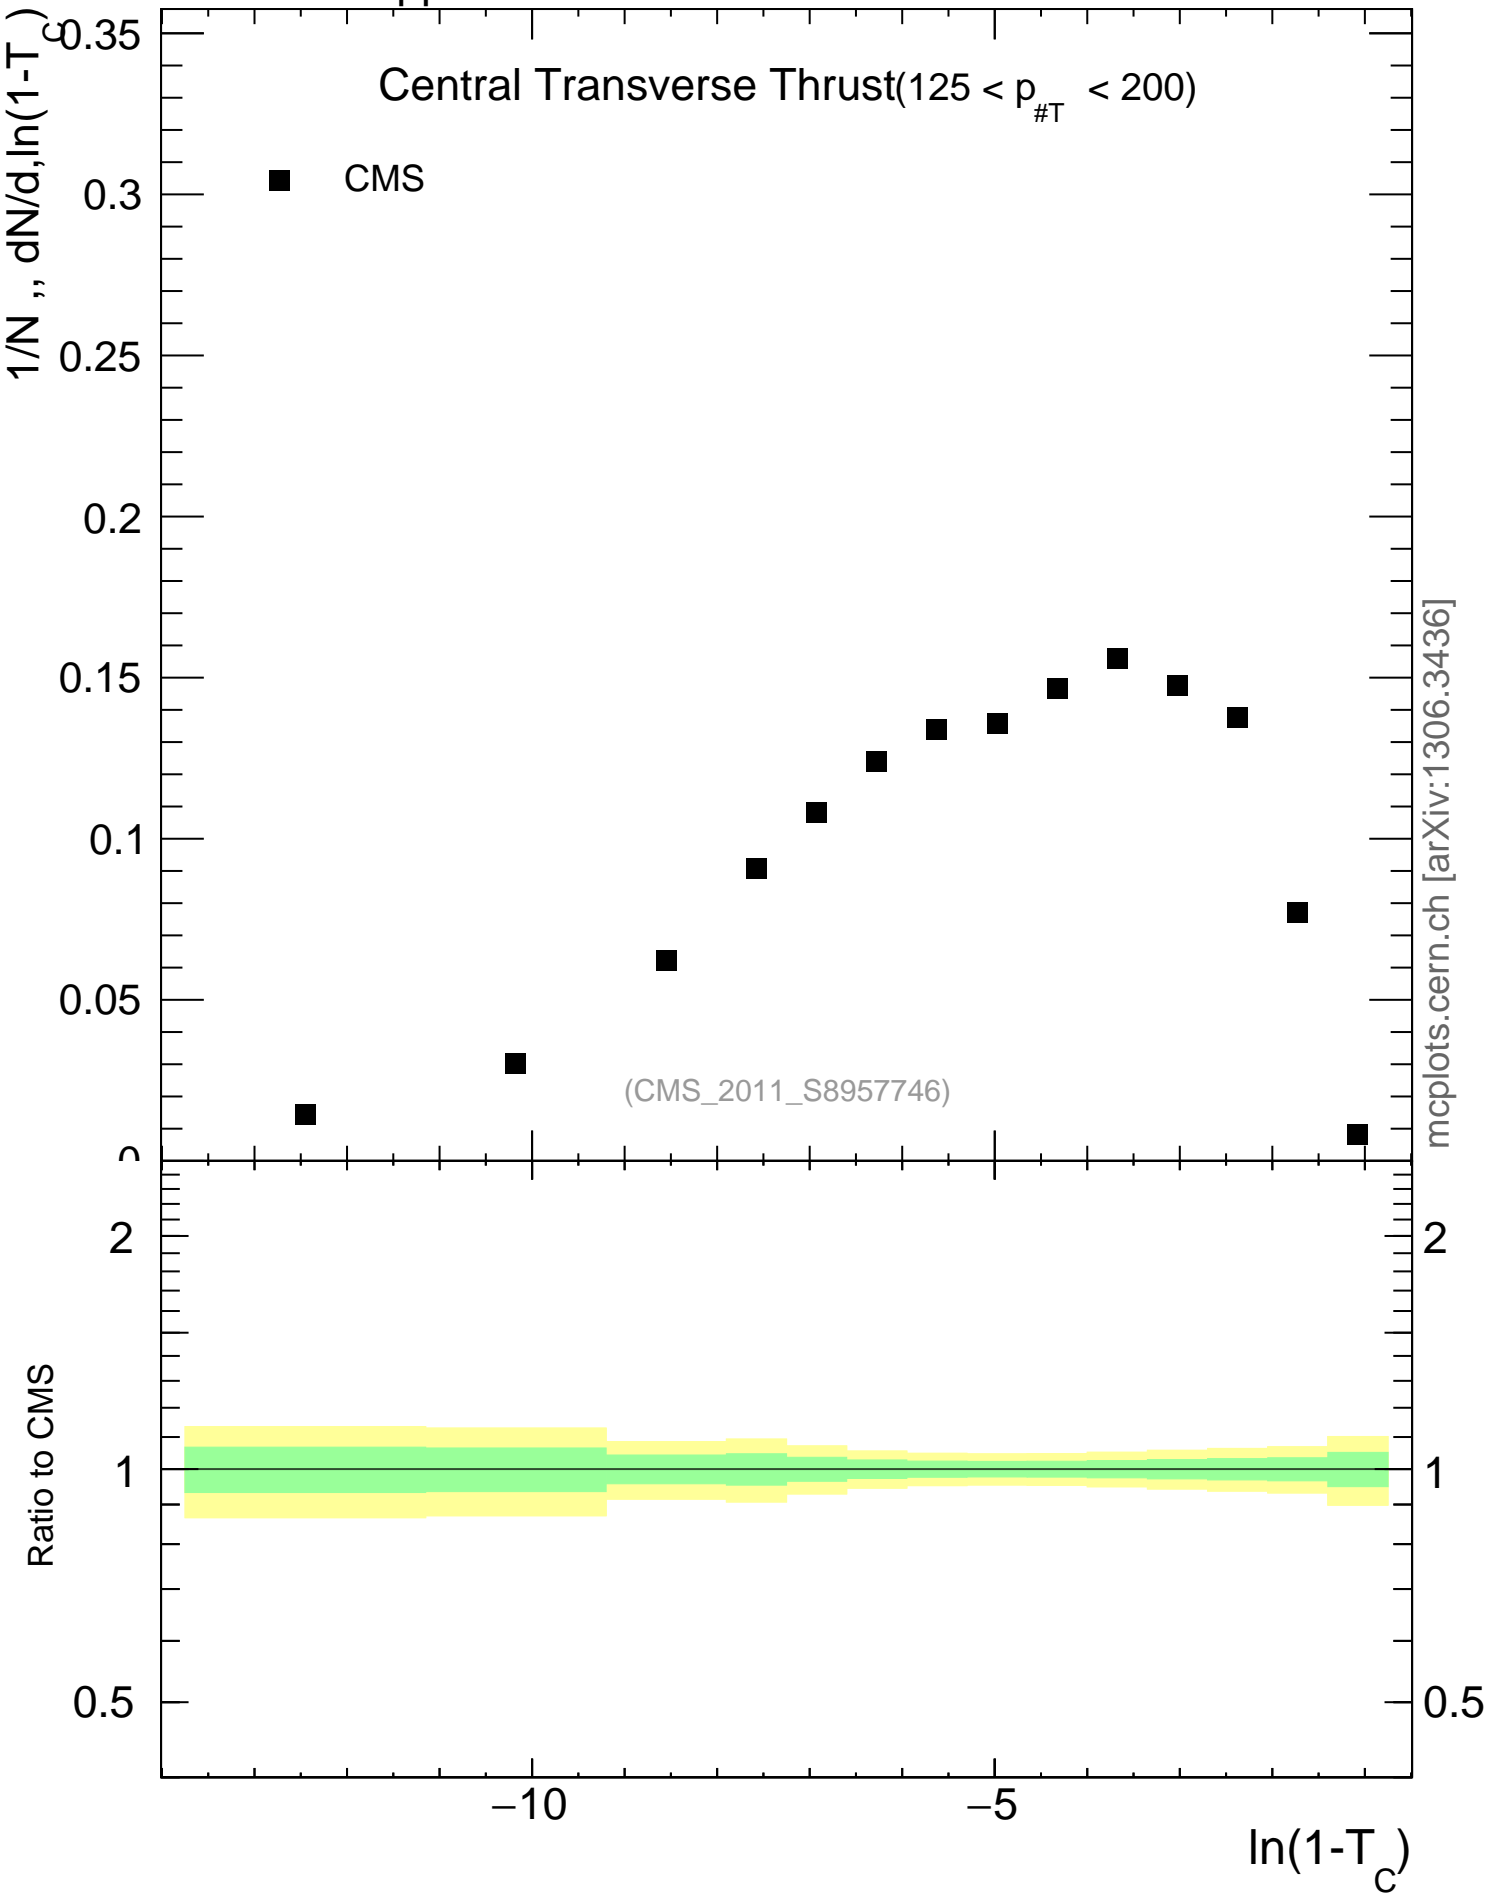

7000 GeV pp

Jets

Central Transverse Thrust ( $125 < p_{\#T} < 200$ )

mcplots.cern.ch [arXiv:1306.3436]