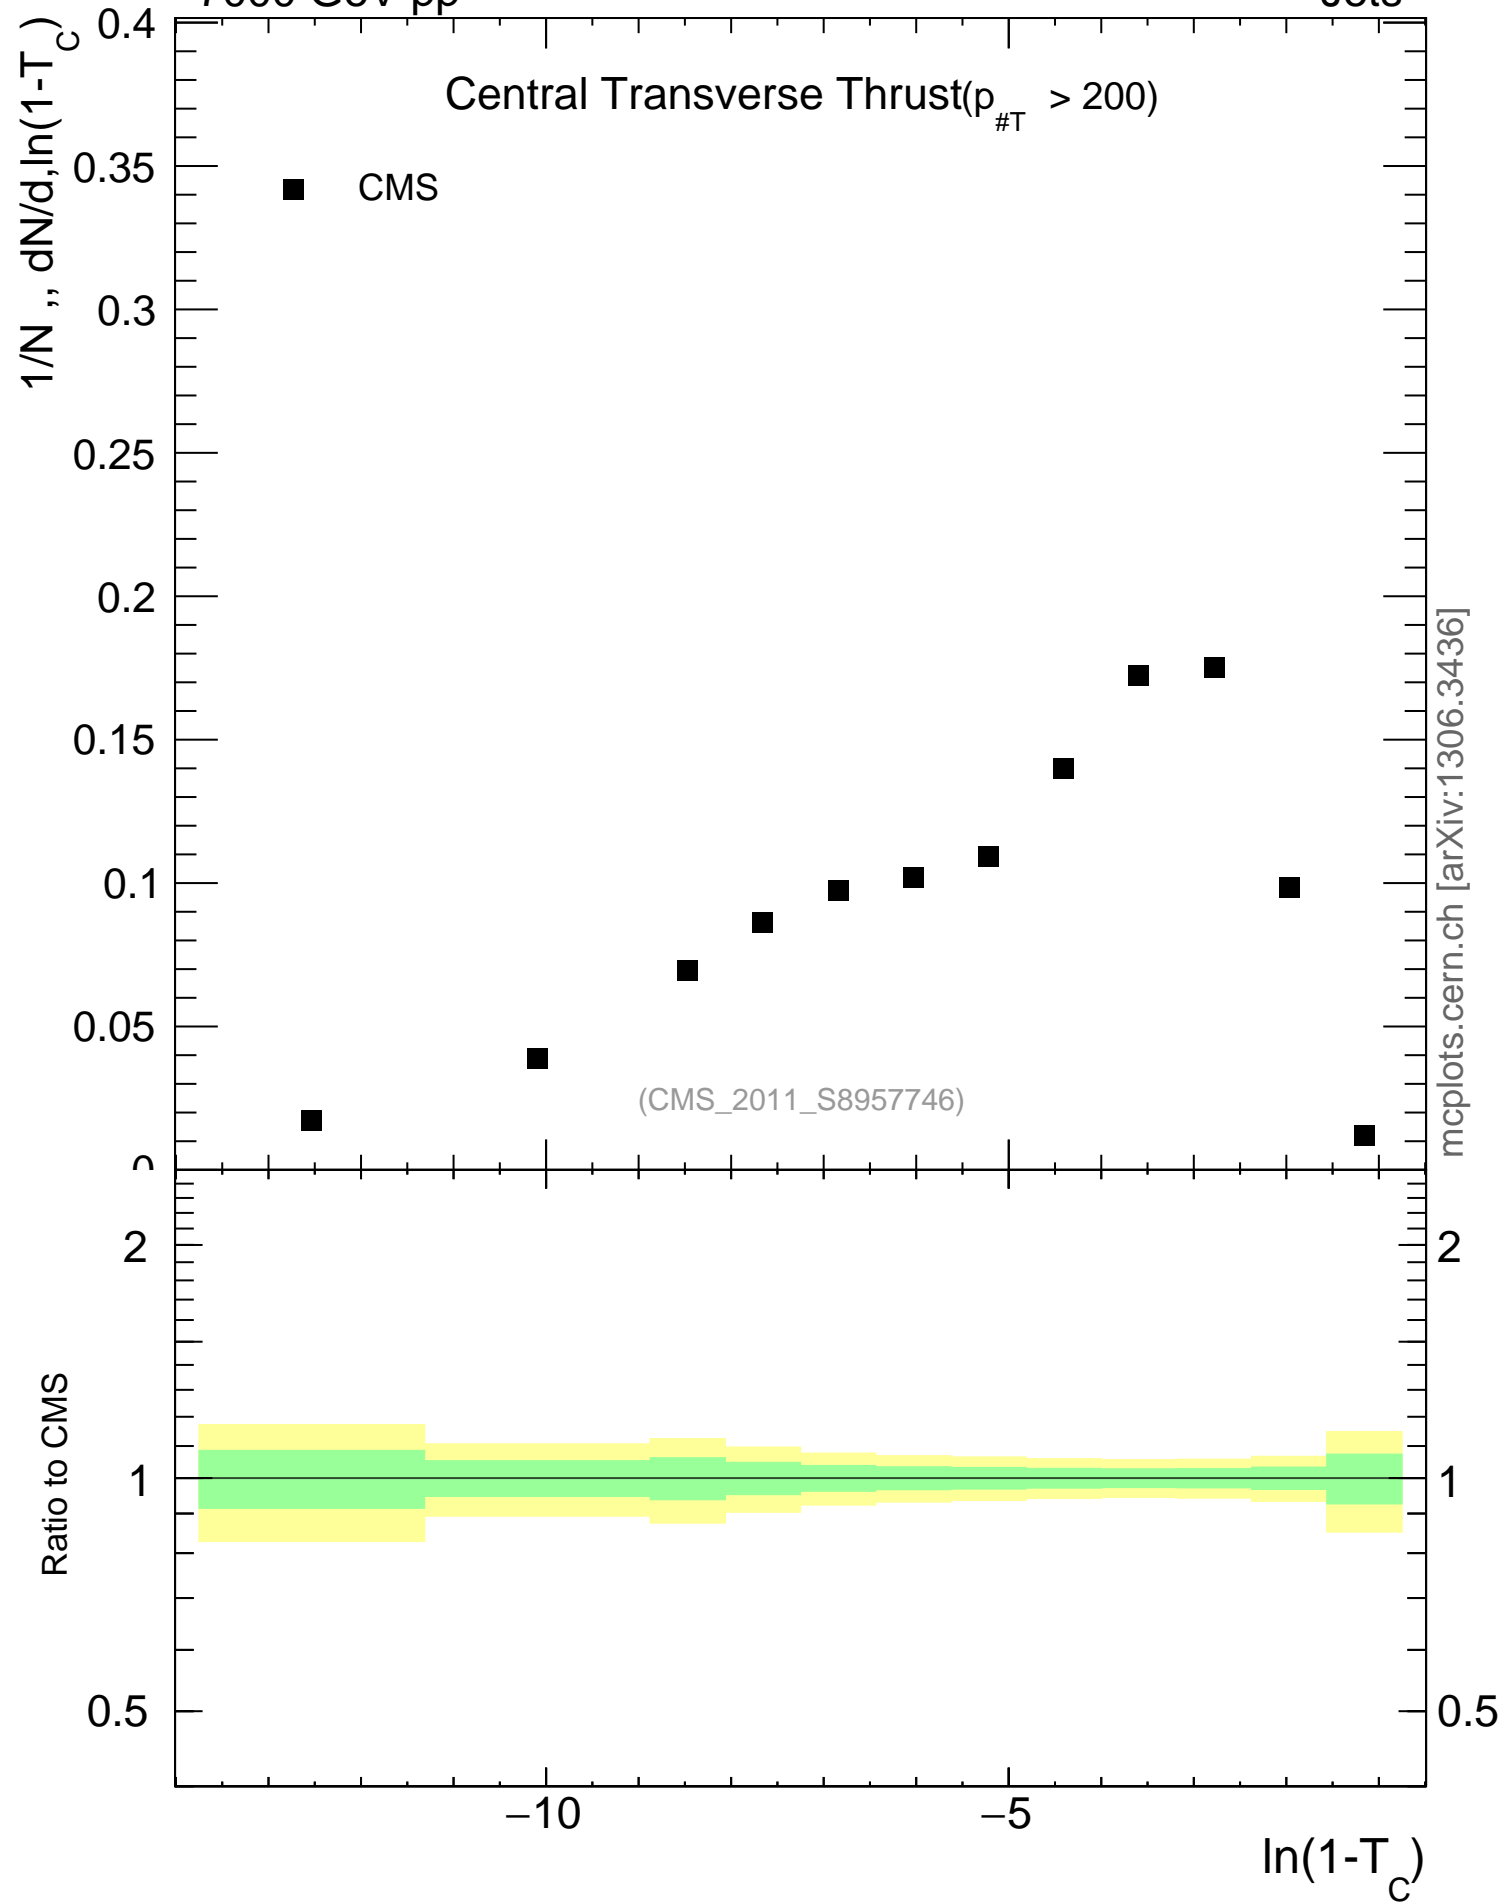

7000 GeV pp

Jets

Central Transverse Thrust ( $p_{\#T} > 200$ )

mcplots.cern.ch [arXiv:1306.3436]