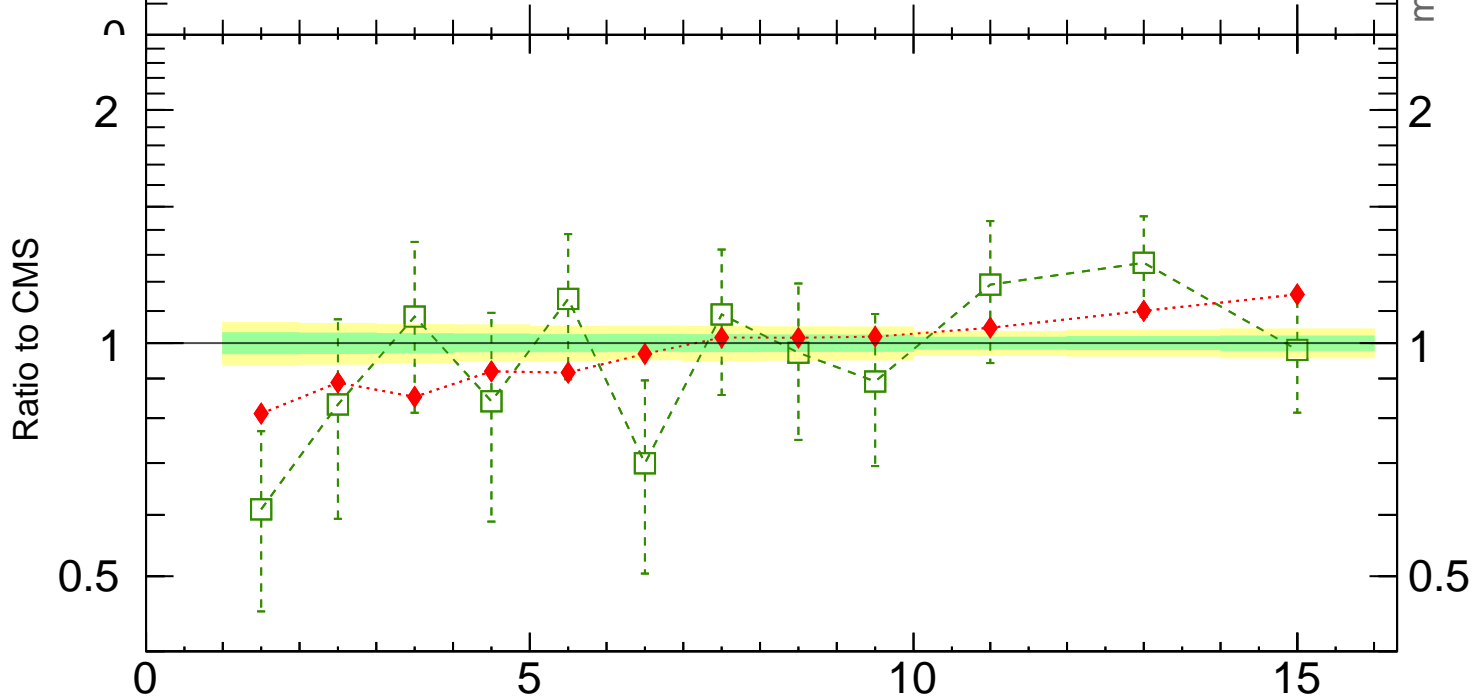

13000 GeV pp

Jets

Di-jet χ ($2400 < M_{jj} < 3000$)Rivet 3.1.0, ≥ 5.6 M events

mcplots.cern.ch [arXiv:1306.3436]

CMS_2017_I1519995

Ratio to CMS

Ratio to CMS