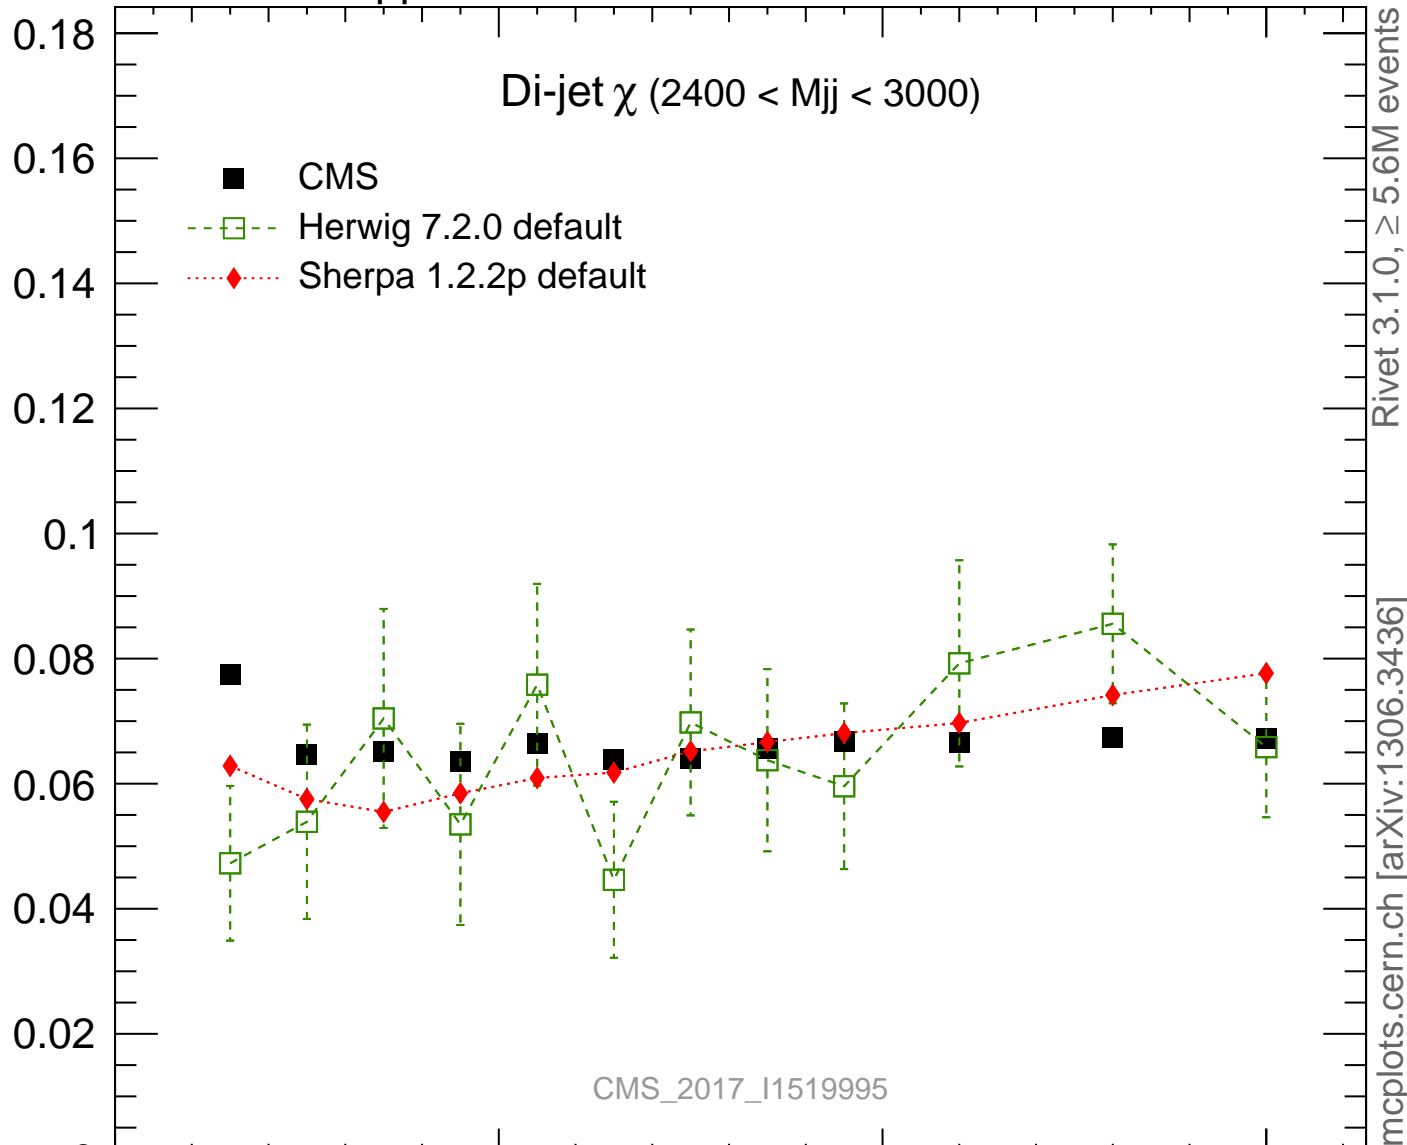

13000 GeV pp

Jets

Di-jet χ ($2400 < M_{jj} < 3000$)Rivet 3.1.0, ≥ 5.6 M events

mcplots.cern.ch [arXiv:1306.3436]

CMS_2017_I1519995

Ratio to CMS

Ratio to CMS