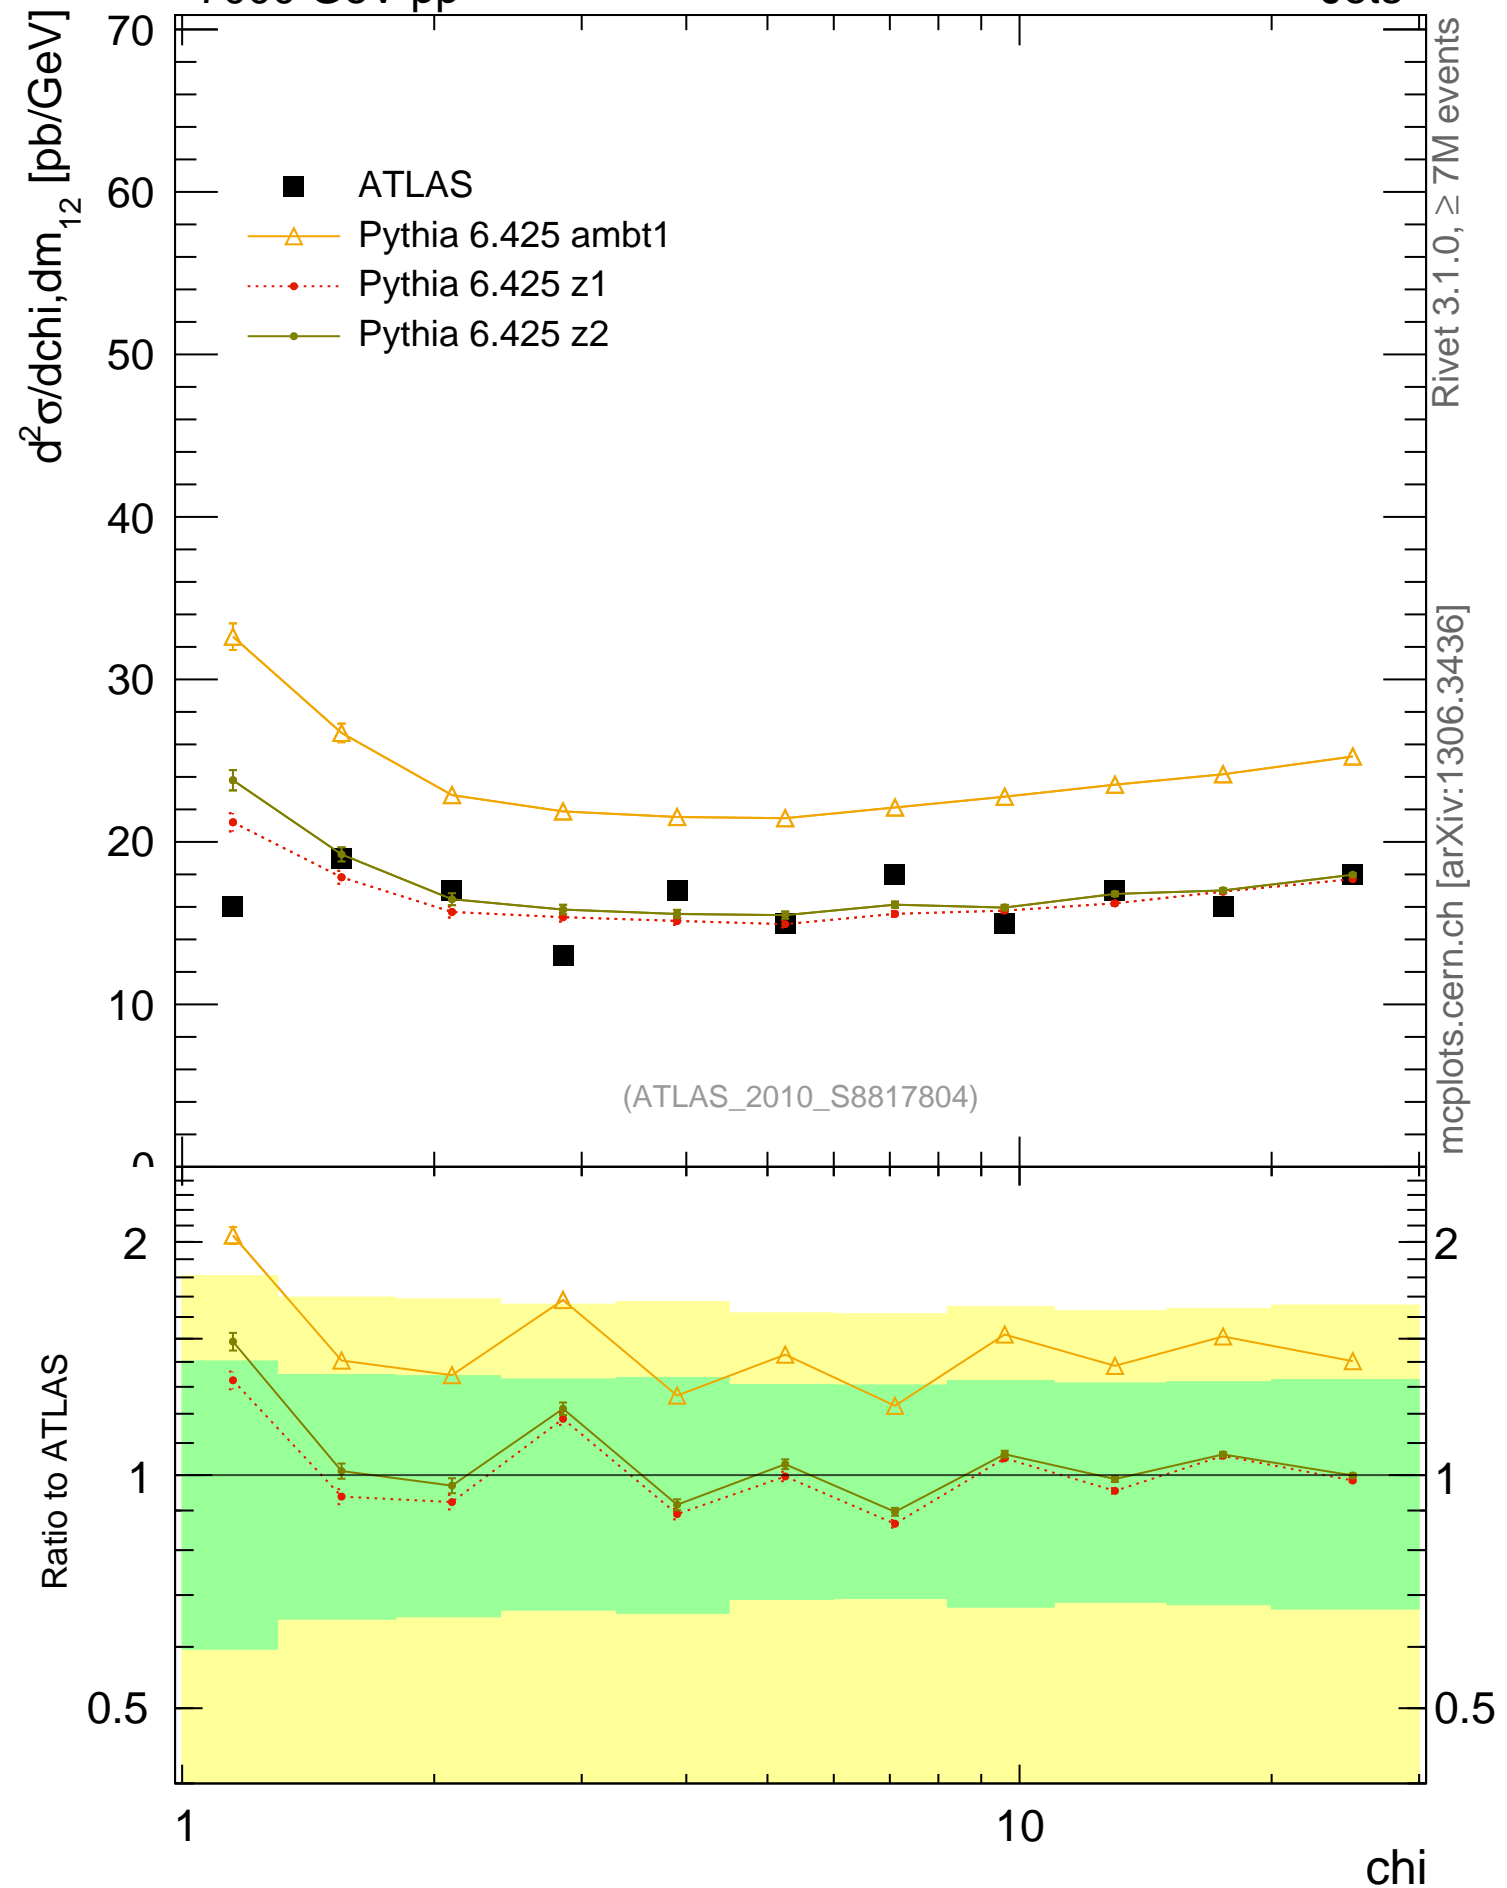

7000 GeV pp

Jets

Rivet 3.1.0,  $\geq 7M$  events

mcplots.cern.ch [arXiv:1306.3436]

(ATLAS\_2010\_S8817804)

Ratio to ATLAS

 $\chi$