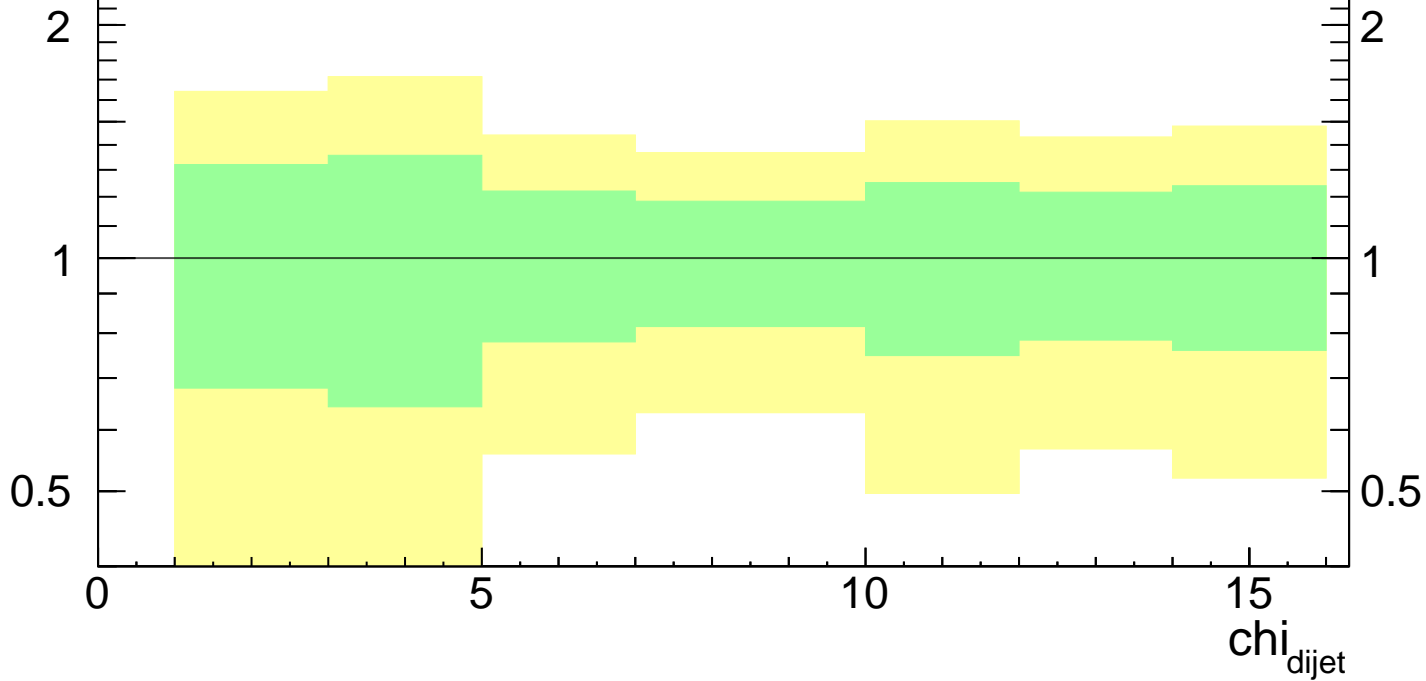

7000 GeV pp

Jets

Di-jet χ ($3000 < M_{jj}$)

■ CMS

Ratio to CMS

mcplots.cern.ch [arXiv:1306.3436]